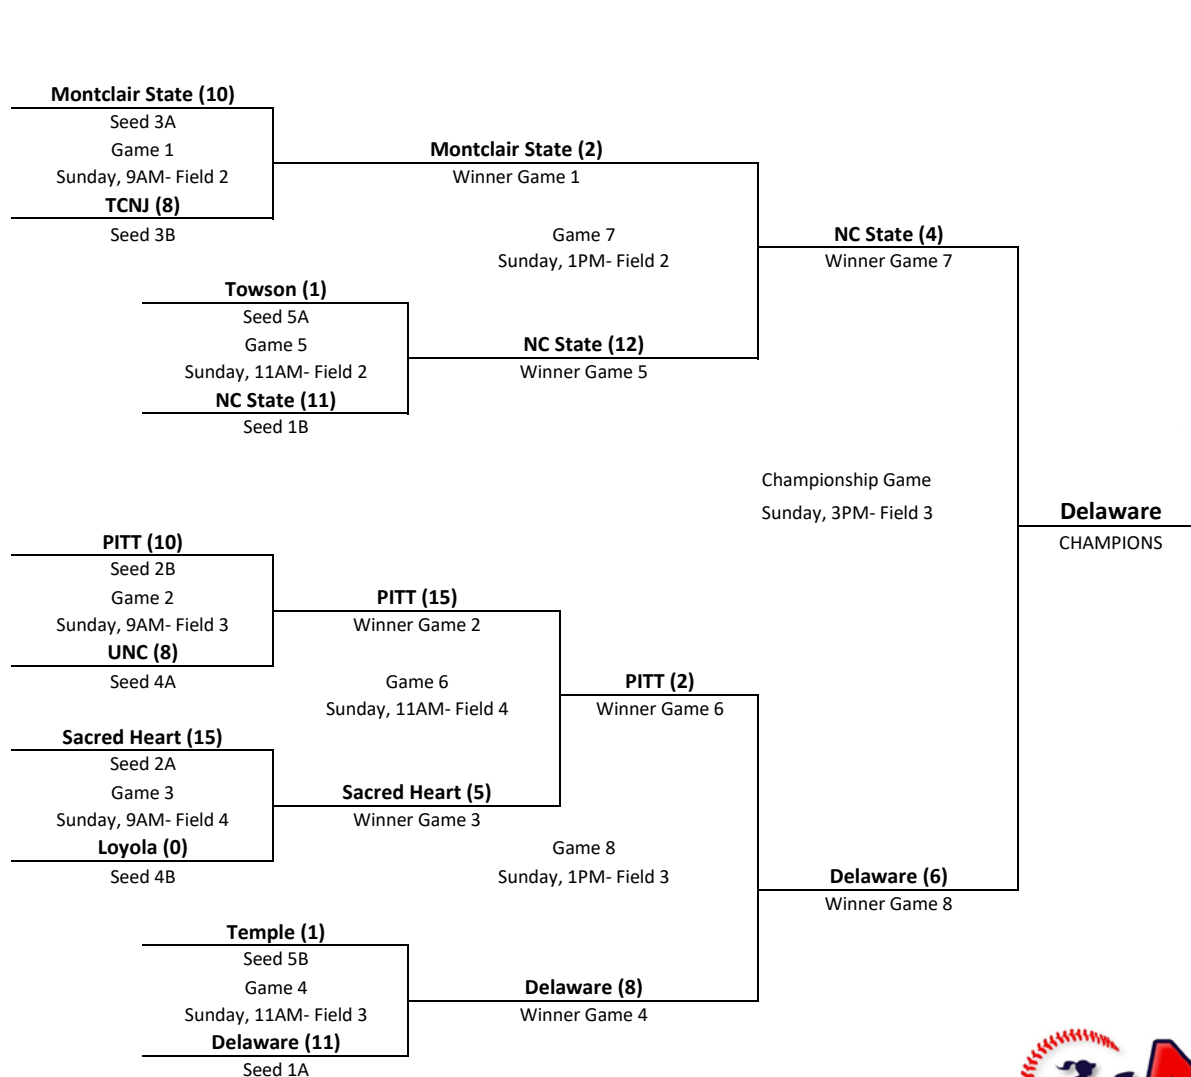

2021 NCSA FIRST STATE SHOWDOWN TOURNAMENT BRACKET

Higher Seed is the Home Team for Single Elimination

*If same Seed, go to tie-breakers

- Tournament Win %
- Run Differential
(Runs Scored minus Runs Allowed)
- Coin Flip