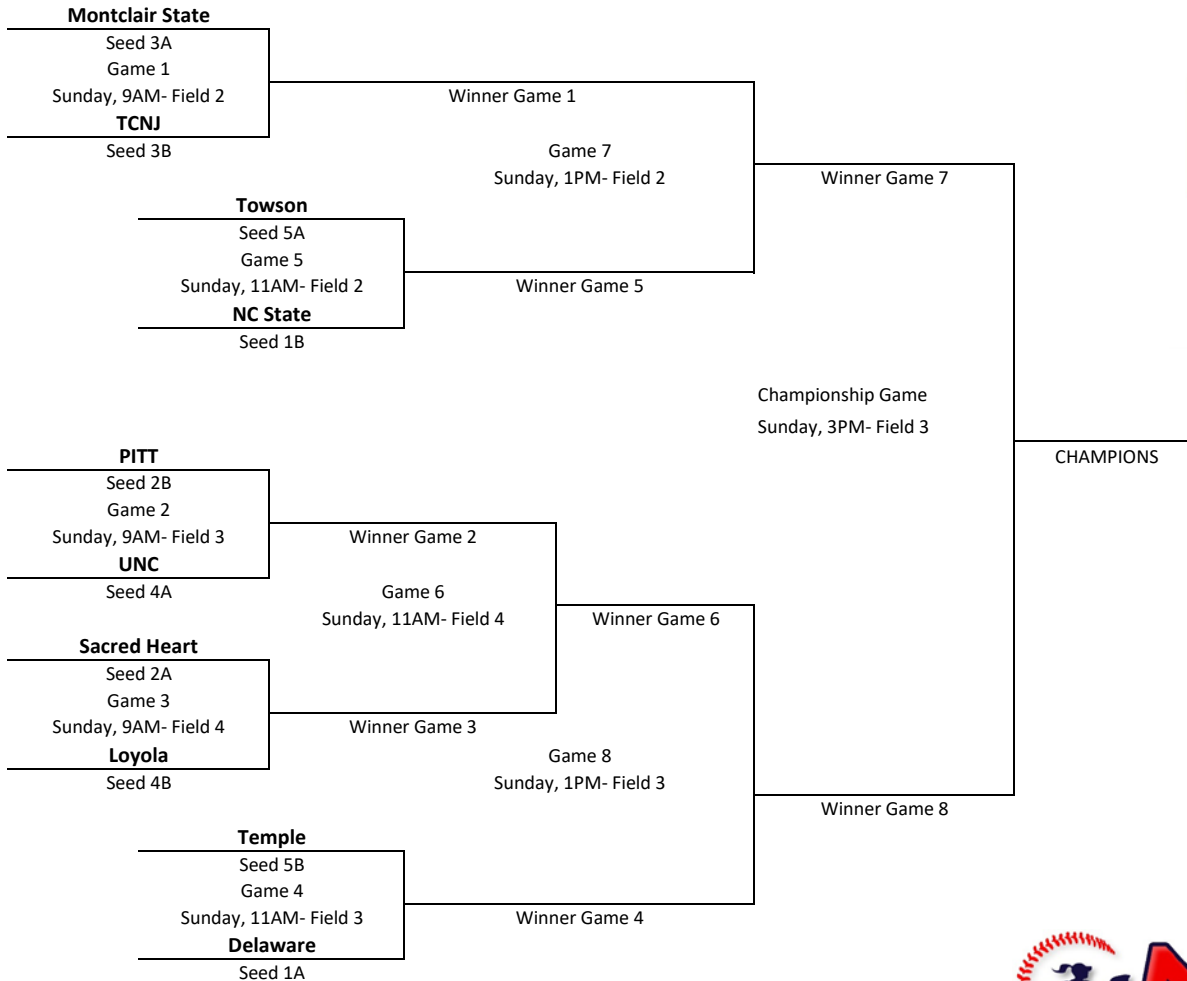

2021 NCSA FIRST STATE SHOWDOWN TOURNAMENT BRACKET

Higher Seed is the Home Team for Single Elimination

*If same Seed, go to tie-breakers

- Tournament Win %
- Run Differential

(Runs Scored minus Runs Allowed)

- Coin Flip