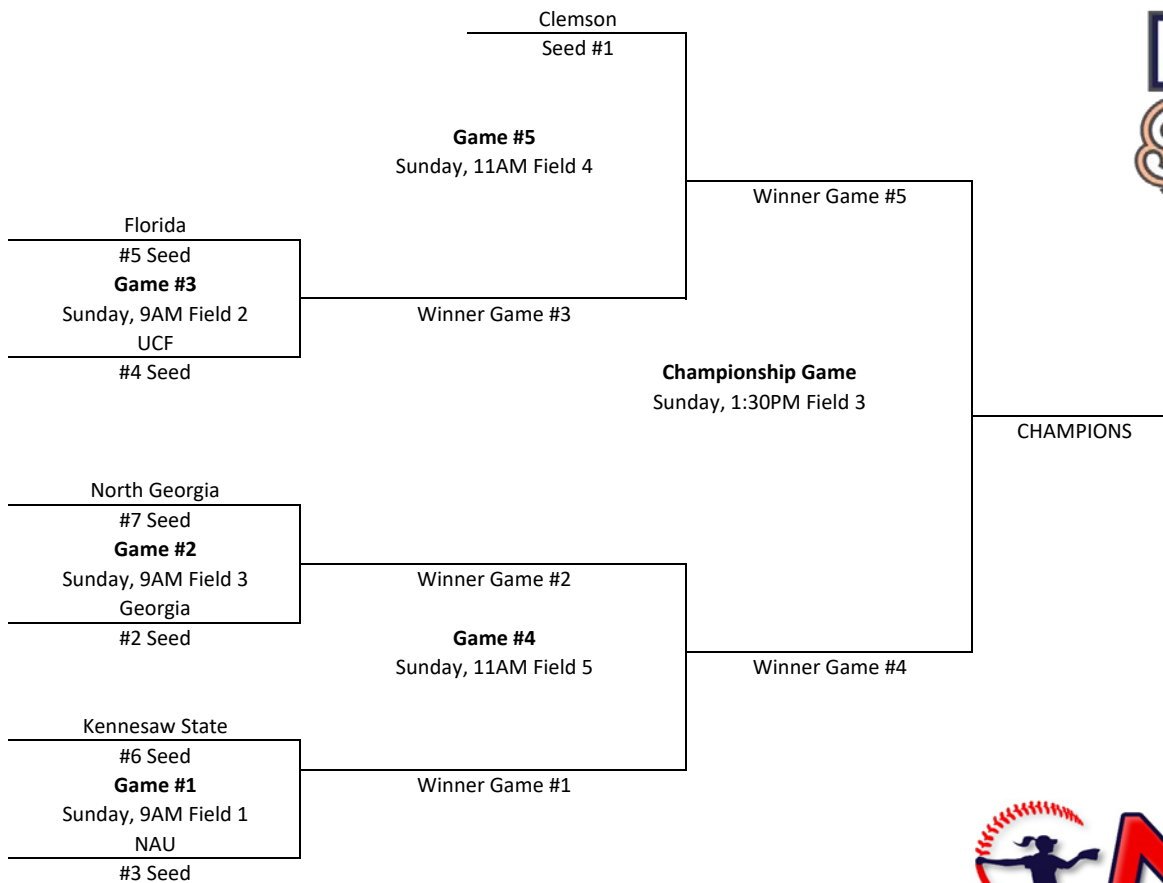

2021 PEACH STATE FALL CLASSIC TOURNAMENT BRACKET

** Higher Seed is Home Team