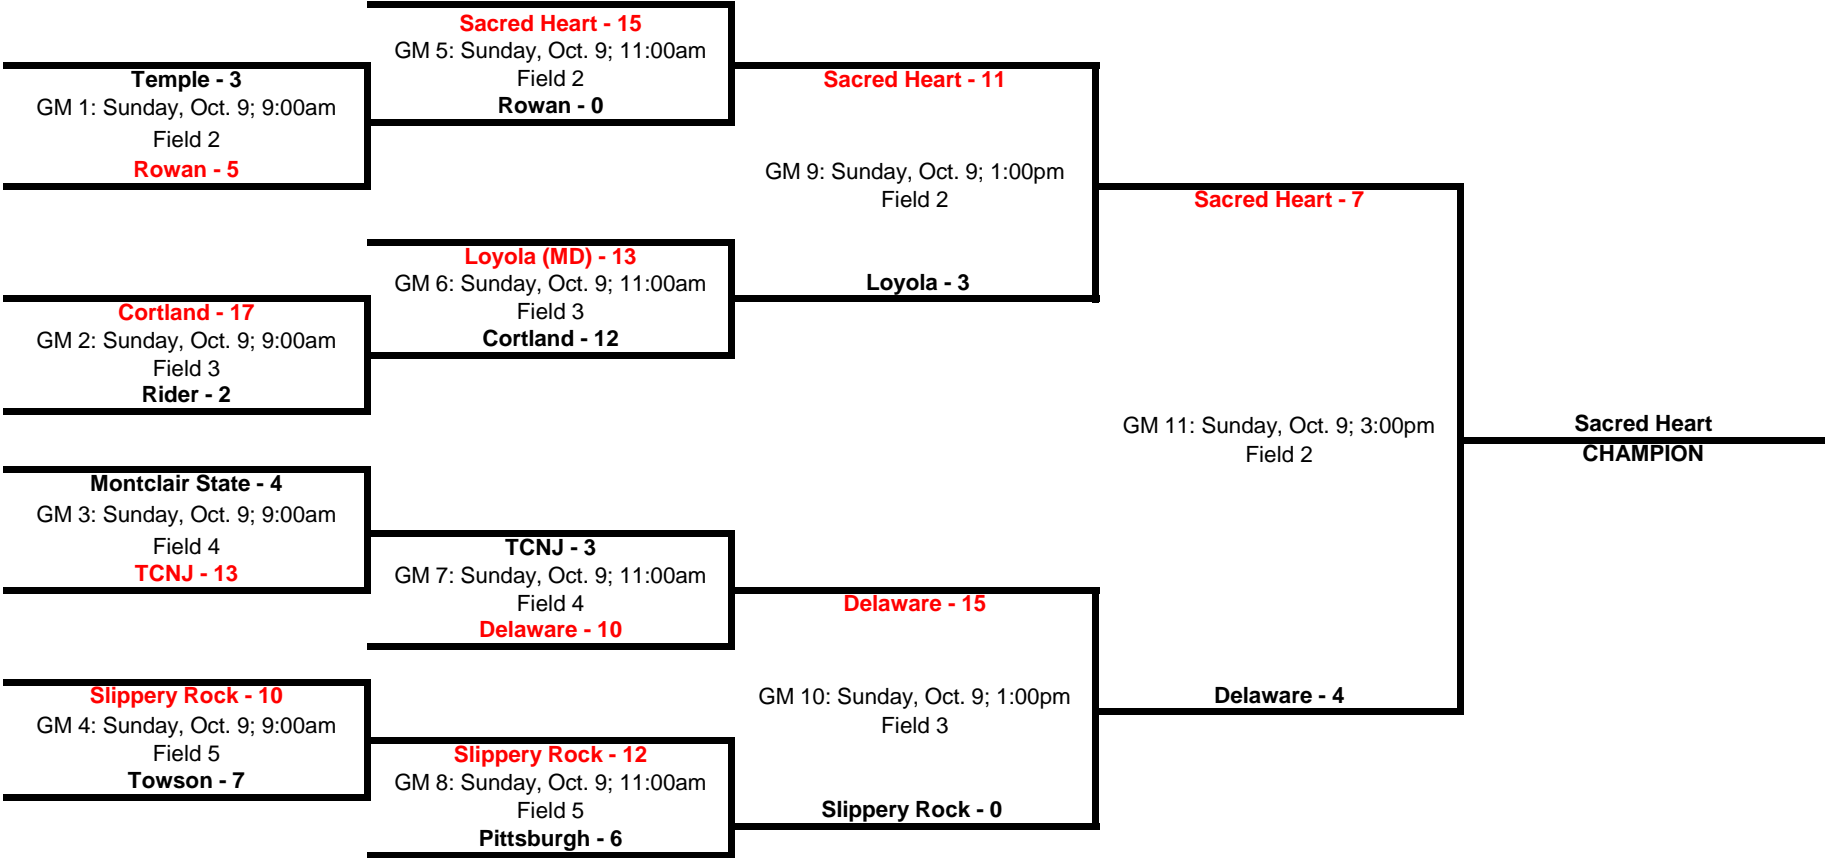

2022 NCSA FIRST STATE SHOWDOWN TOURNAMENT BRACKET

2022 NCSA First State Showdown: Midway Softball Complex; Wilmington, DE.

FIELD 2				
Game Date & Time	Team	Score	Team	Score
Sat. Oct. 8th 9:00am	Pittsburgh	14	Towson	5
Sat. Oct. 8th 11:00am	Sacred Heart	11	Rowan	1
Sat. Oct. 8th 1:00pm	Rowan	16	Rider	13
Sat. Oct. 8th 3:00pm	Delaware	10	Cortland	0
Sat. Oct. 8th 5:00pm	Sacred Heart	23	Rider	2
Sun. Oct. 9th 9:00am (Opening Round)	#9 Rowan	5	#8 Temple	3
Sun. Oct. 9th 11:00am (Quarter-Finals)	#9 Rowan	0	#1 Sacred Heart	15
Sun. Oct. 9th 1:00pm (Semi-Finals)	#4 Loyola	3	#1 Sacred Heart	11
Sun. Oct. 9th 3:00pm (Championship)	#3 Delaware	4	#1 Sacred Heart	7

Pool Final Standings		Seed
Pool Winner	Sacred Heart	1
Pool Winner	Pittsburgh	2
Pool Winner	Delaware	3
2nd Place Wild Card	Loyola (MD)	4
Pool Runner Up	Cortland	5
Pool Runner Up	Montclair State	6
Pool 3rd Place	Slippery Rock	7
Pool 3rd Place	Temple	8
Pool 3rd Place	Rowan	9
Pool 4th Place	Towson	10
Pool 4th Place	TCNJ	11
Pool 4th Place	Rider	12

*Pool Winners and 2nd Place Wild Card receive 1st round bye

FIELD 3				
Game Date & Time	Team	Score	Team	Score
Sat. Oct. 8th 9:00am	Montclair State	8	Temple	7
Sat. Oct. 8th 11:00am	Rider	2	Loyola (MD)	11
Sat. Oct. 8th 1:00pm	Sacred Heart	9	Loyola (MD)	0
Sat. Oct. 8th 3:00pm	TCNJ	8	Slippery Rock	12
Sat. Oct. 8th 5:00pm	Rowan	4	Loyola (MD)	7
Sun. Oct. 9th 9:00am (Opening Round)	#12 Rider	2	#5 Cortland	17
Sun. Oct. 9th 11:00am (Quarter-Finals)	#5 Cortland	12	#4 Loyola (MD)	13
Sun. Oct. 9th 1:00pm (Semi-Finals)	#7 Slippery Rock	0	#3 Delaware	15

FIELD 5				
Game Date & Time	Team	Score	Team	Score
Sat. Oct. 8th 9:00am	Cortland	11	Slippery Rock	10
Sat. Oct. 8th 11:00am	Delaware	7	Slippery Rock	6
Sat. Oct. 8th 1:00pm	Pittsburgh	5	Temple	1
Sat. Oct. 8th 3:00pm	Towson	6	Temple	7
Sun. Oct. 9th 9:00am (Opening Round)	#10 Towson	7	#7 Slippery Rock	10
Sun. Oct. 9th 11:00am (Quarter-Finals)	#7 Slippery Rock	12	#2 Pittsburgh	6