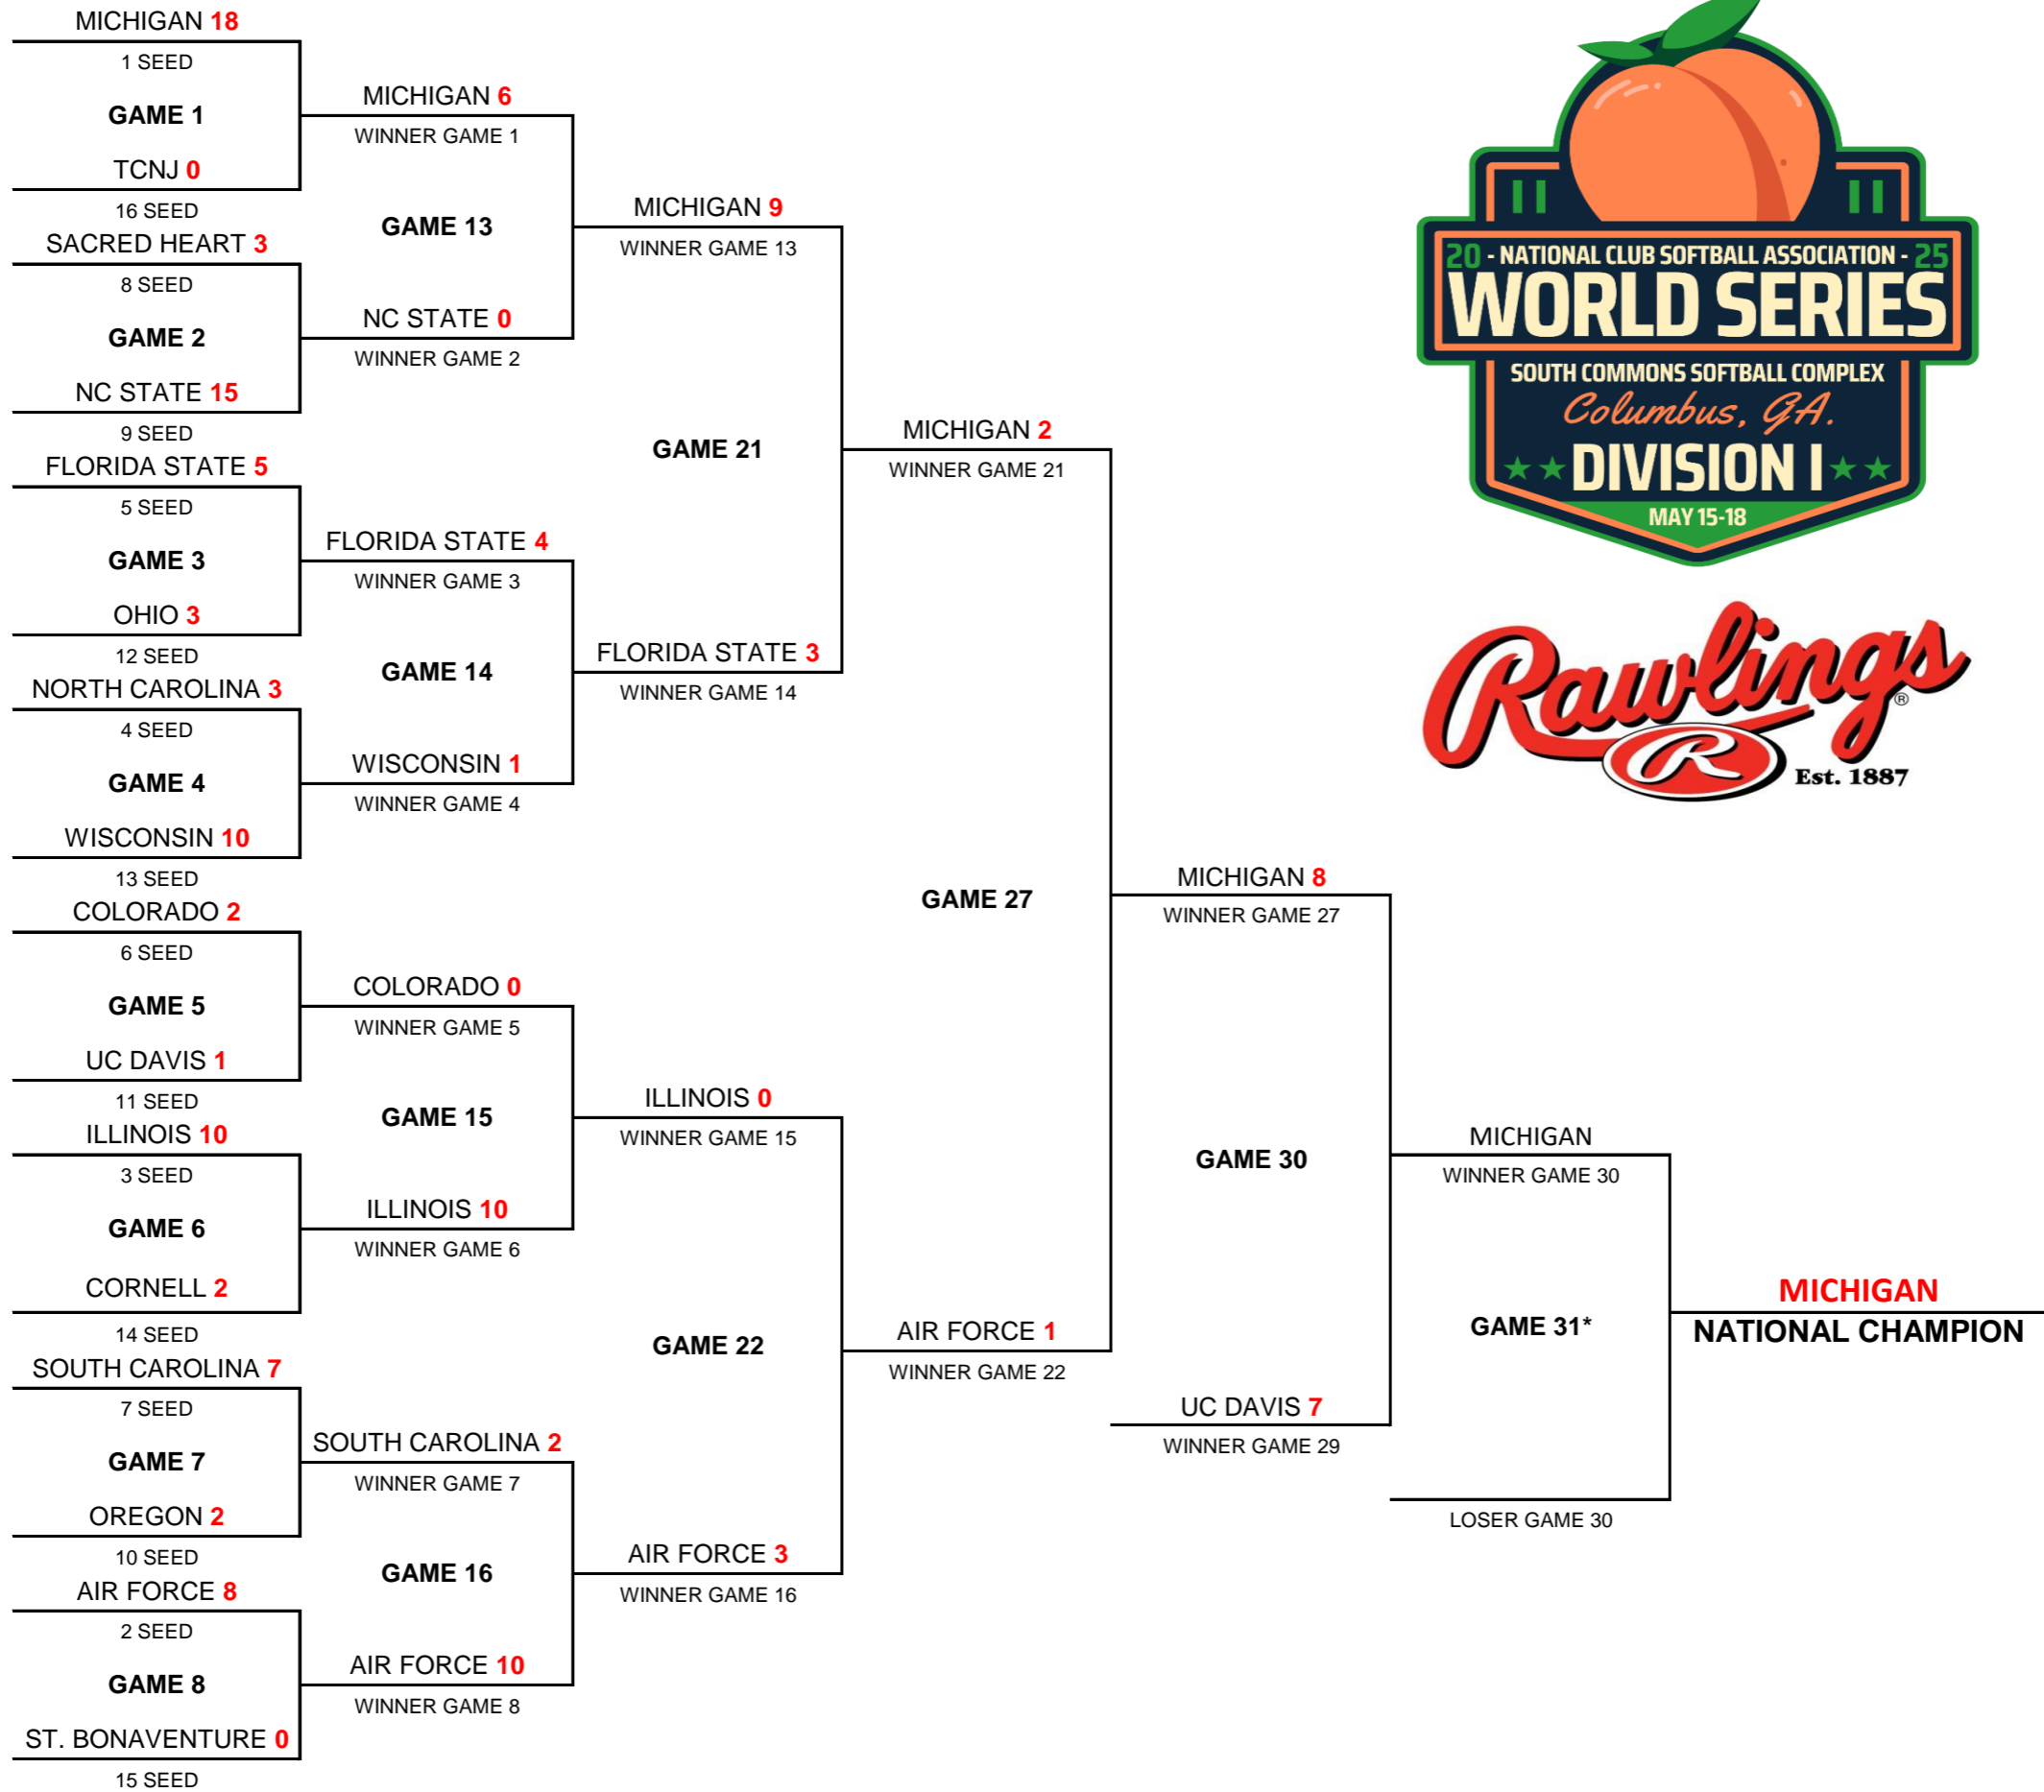

2025 NCSA DI WORLD SERIES WINNERS BRACKET