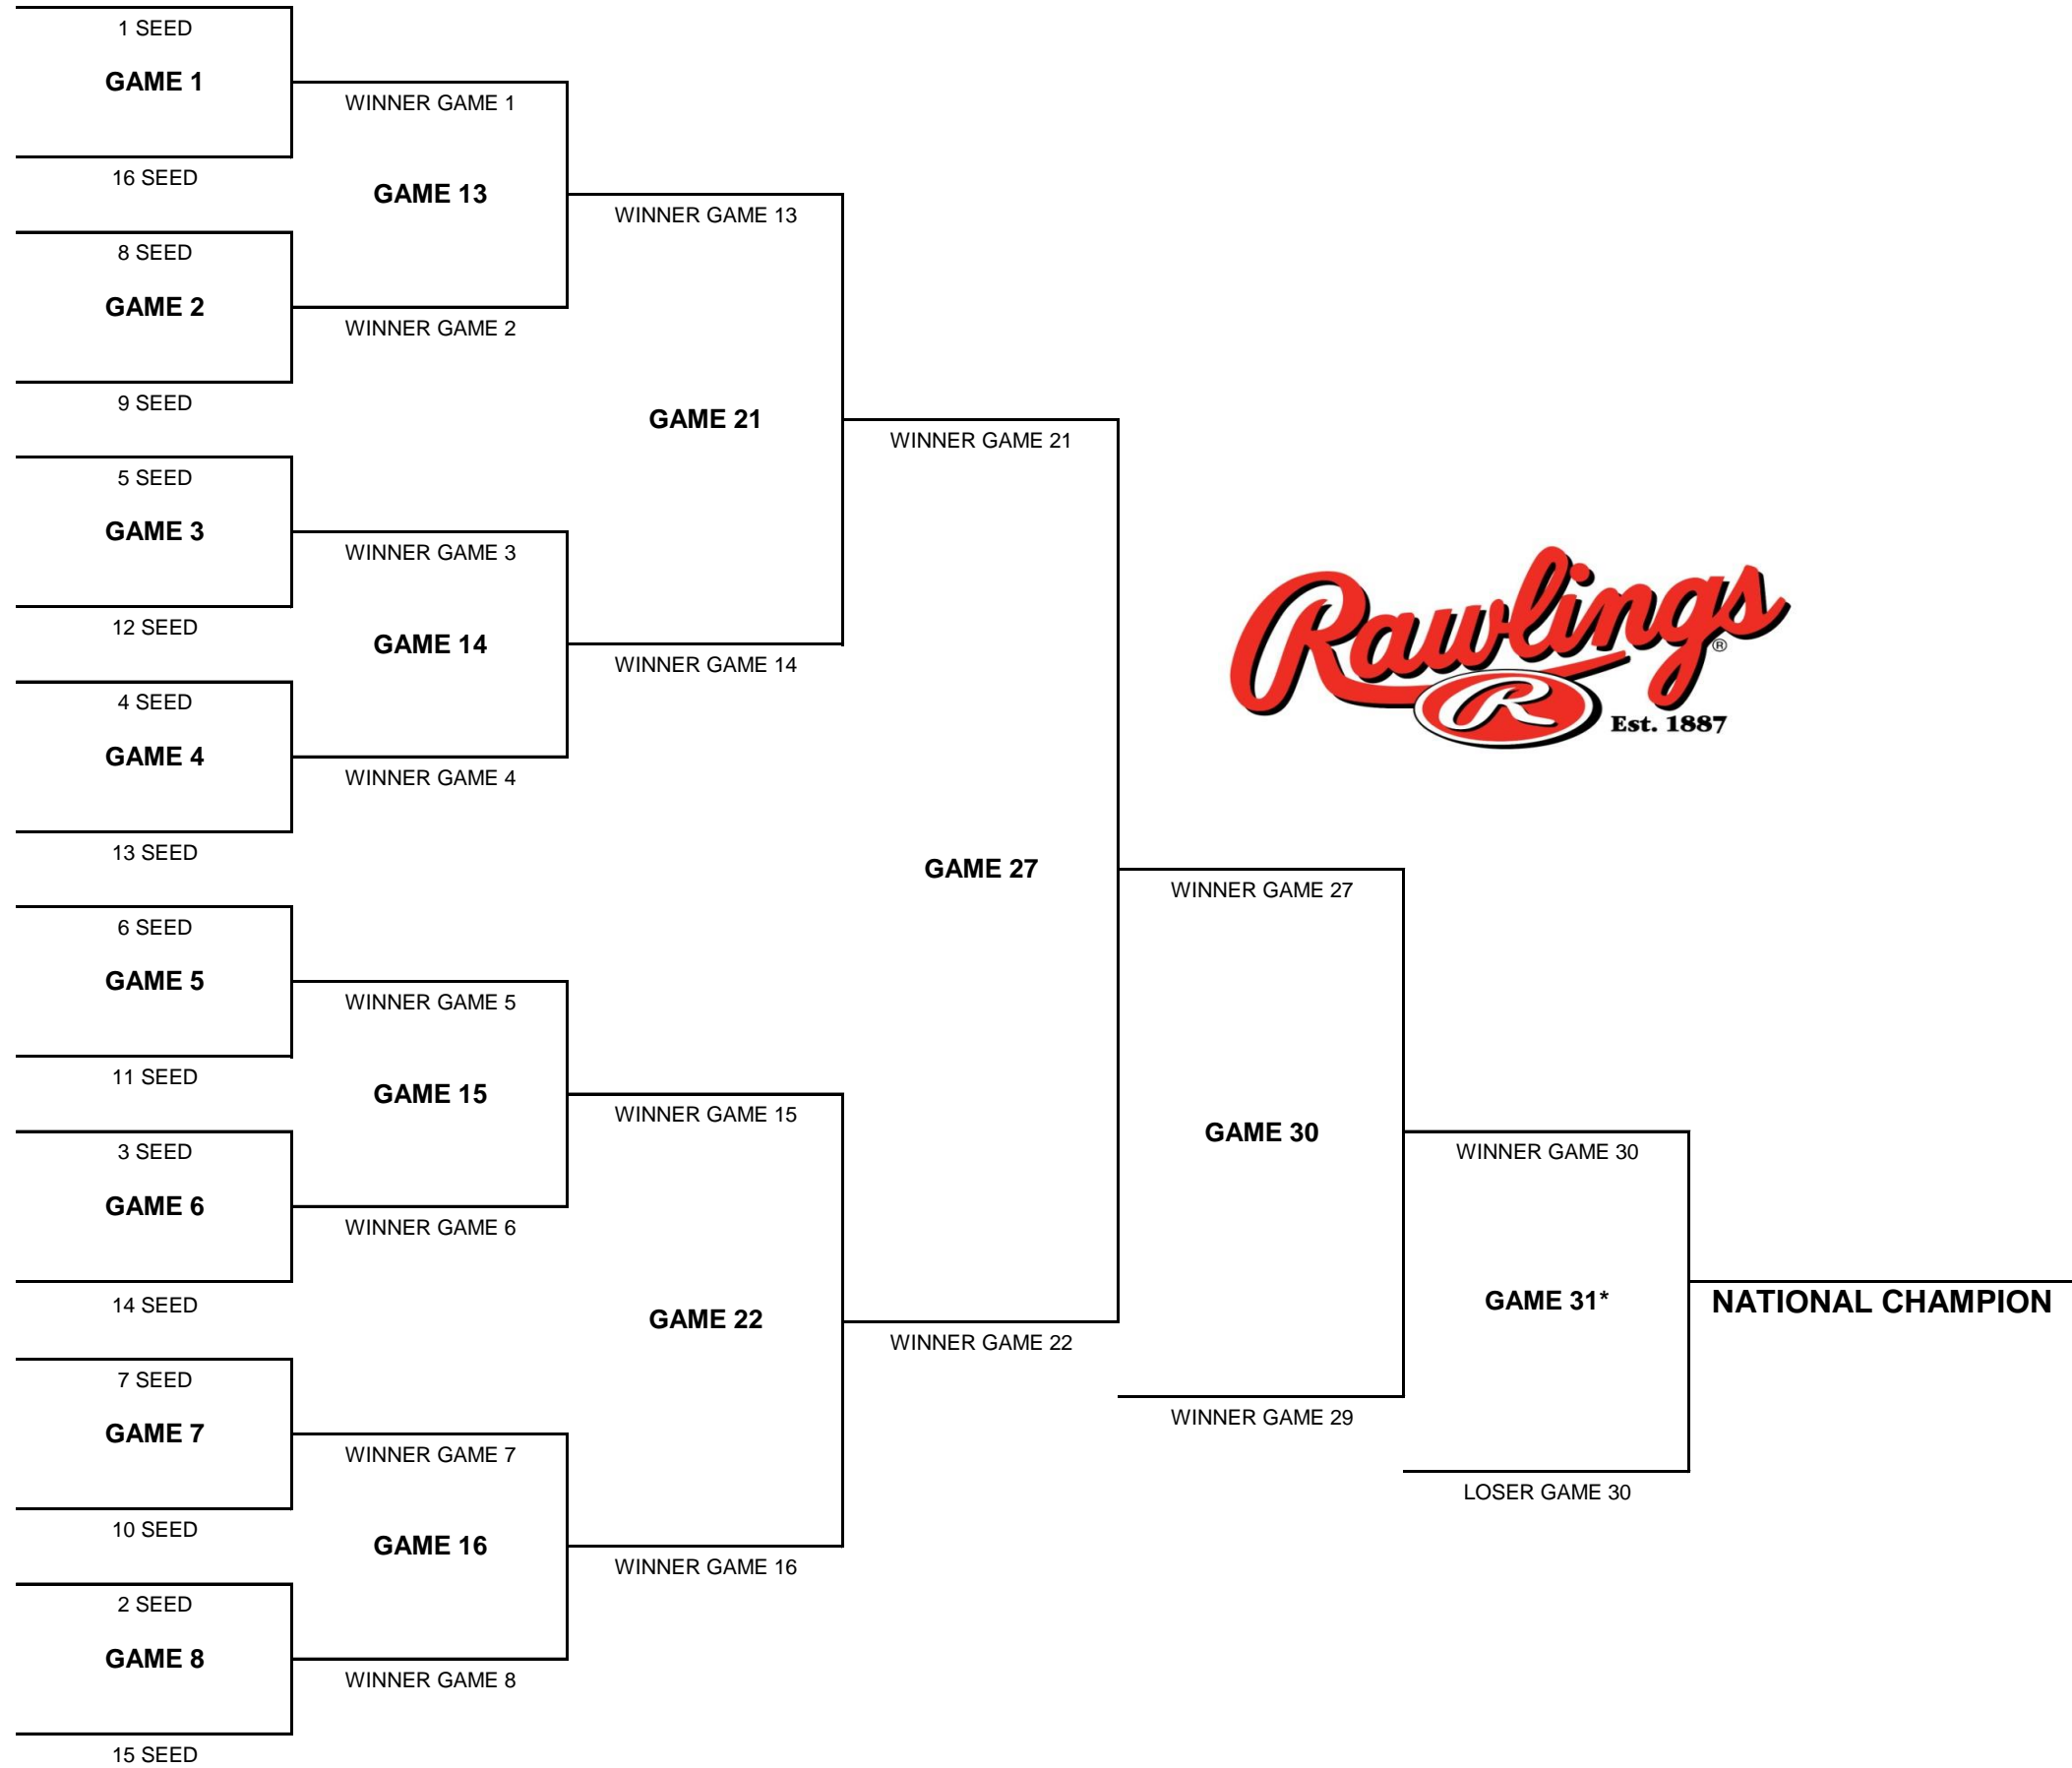

2026 NCSA WORLD SERIES WINNERS BRACKET