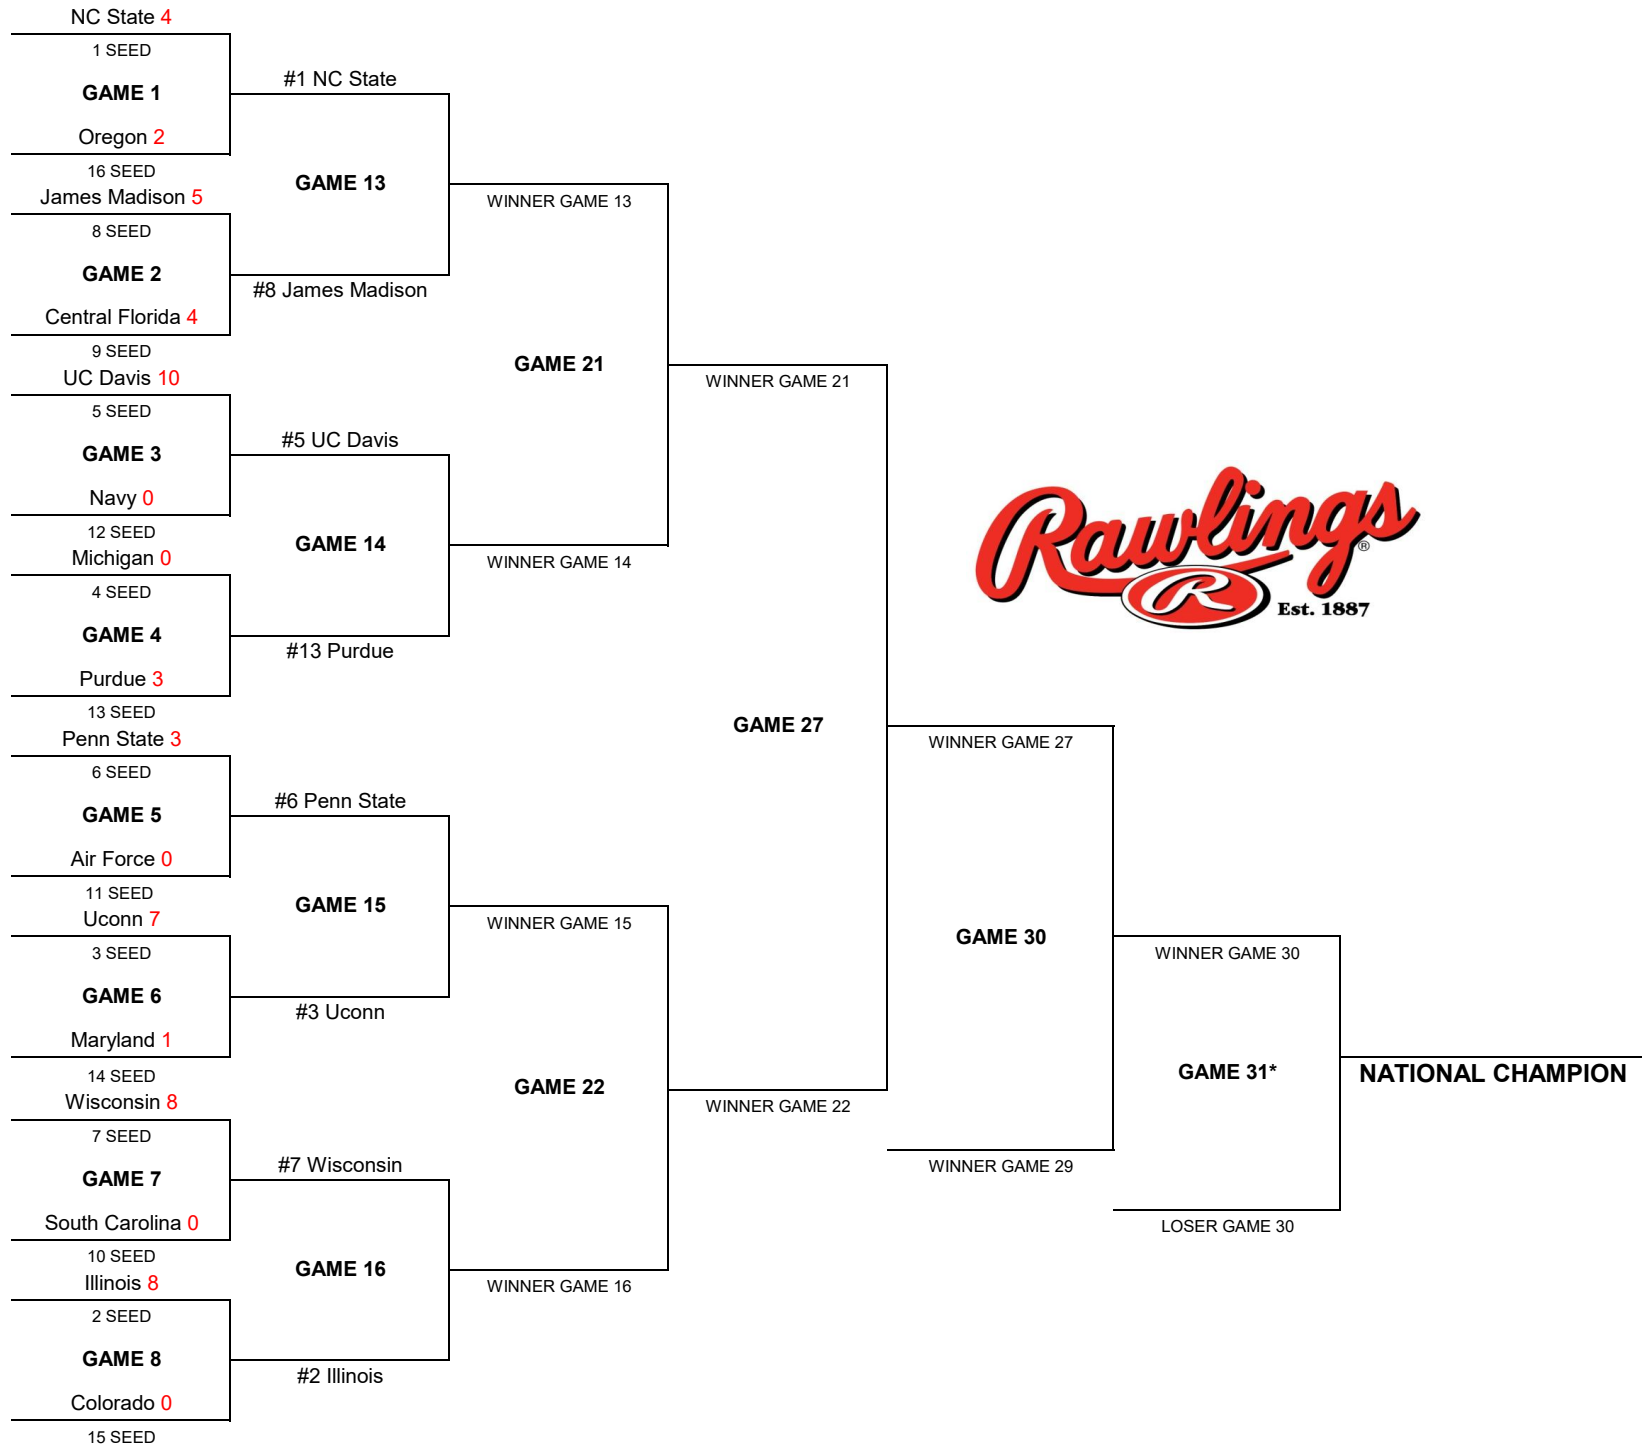

2026 NCSA WORLD SERIES WINNERS BRACKET