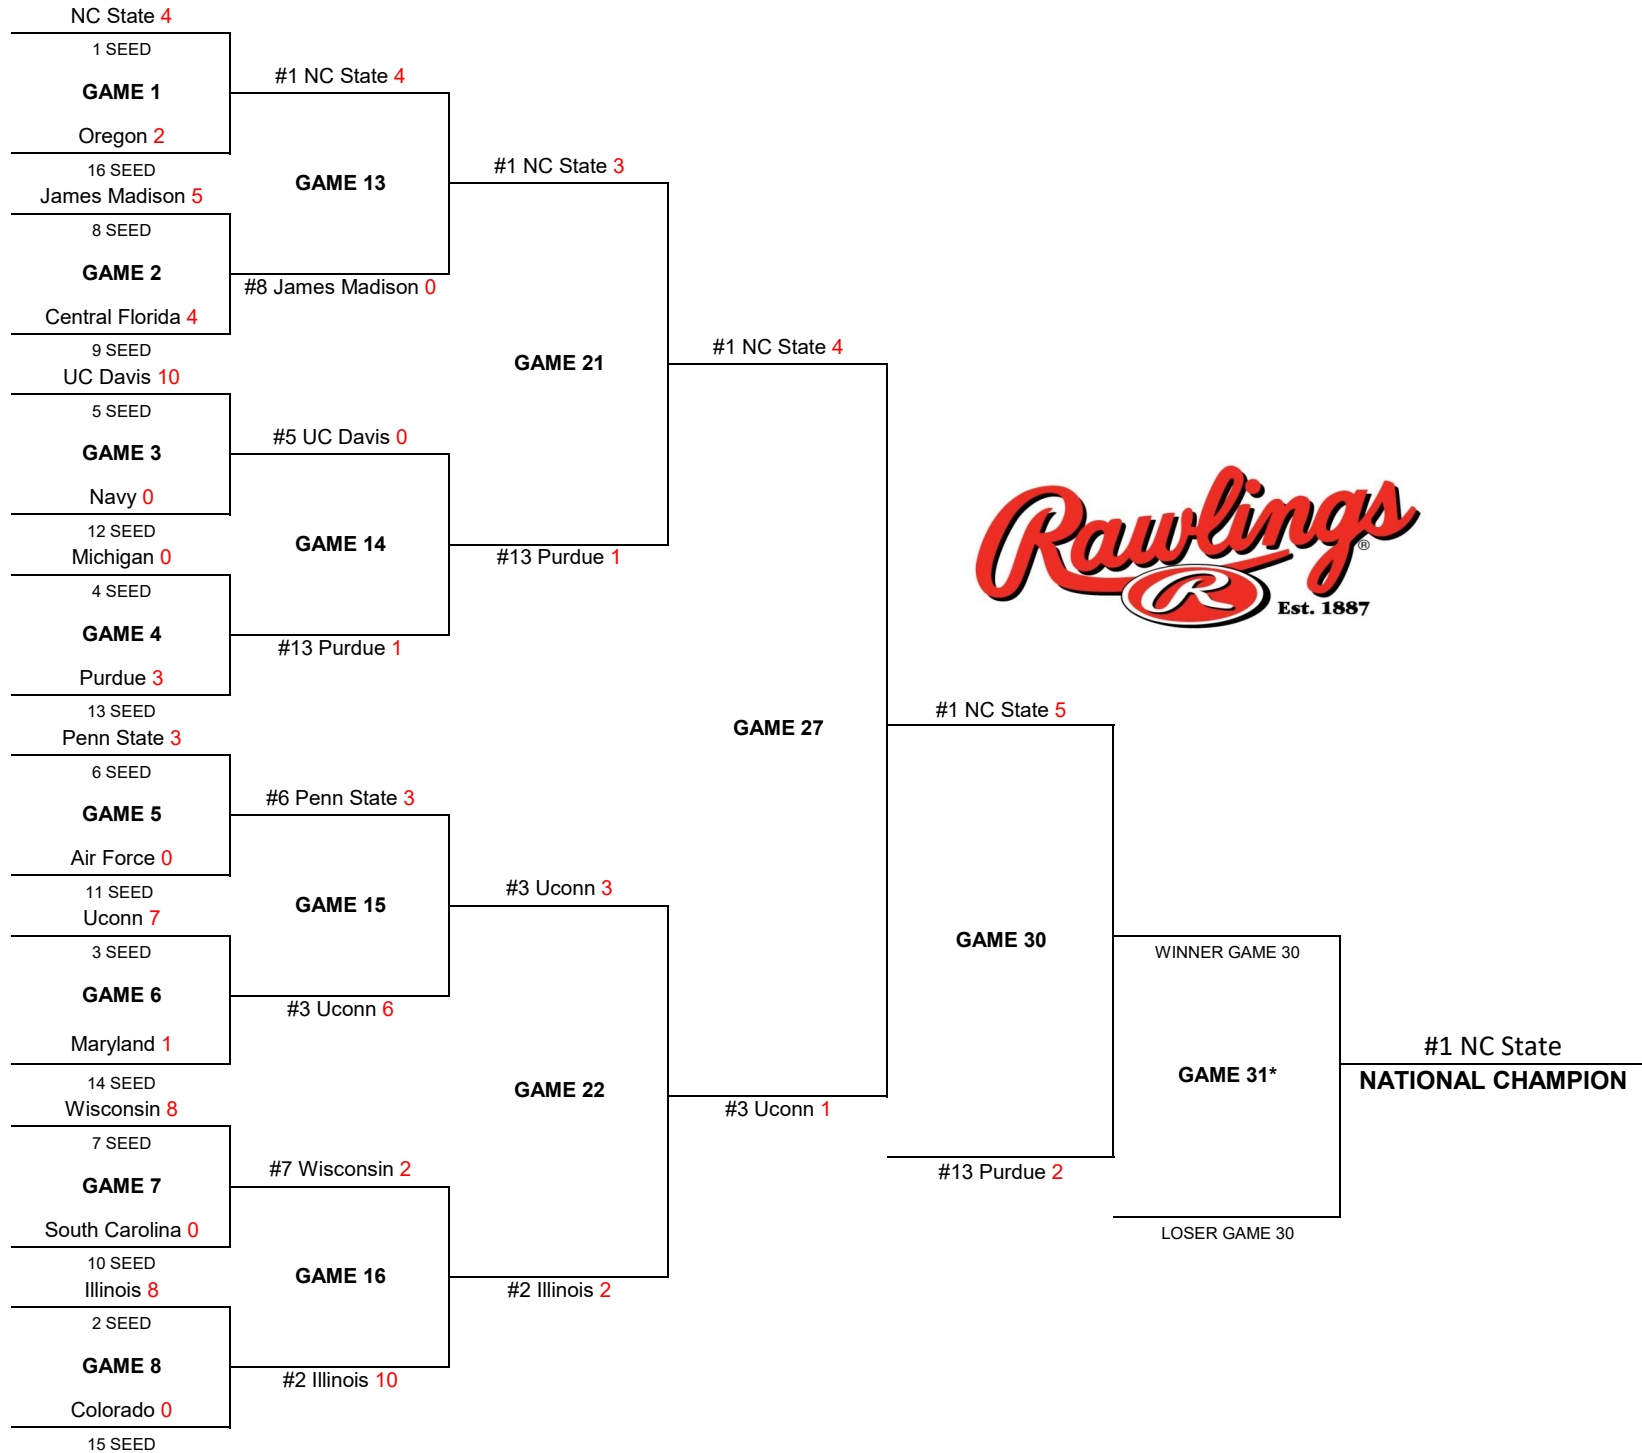

2026 NCSA WORLD SERIES WINNERS BRACKET