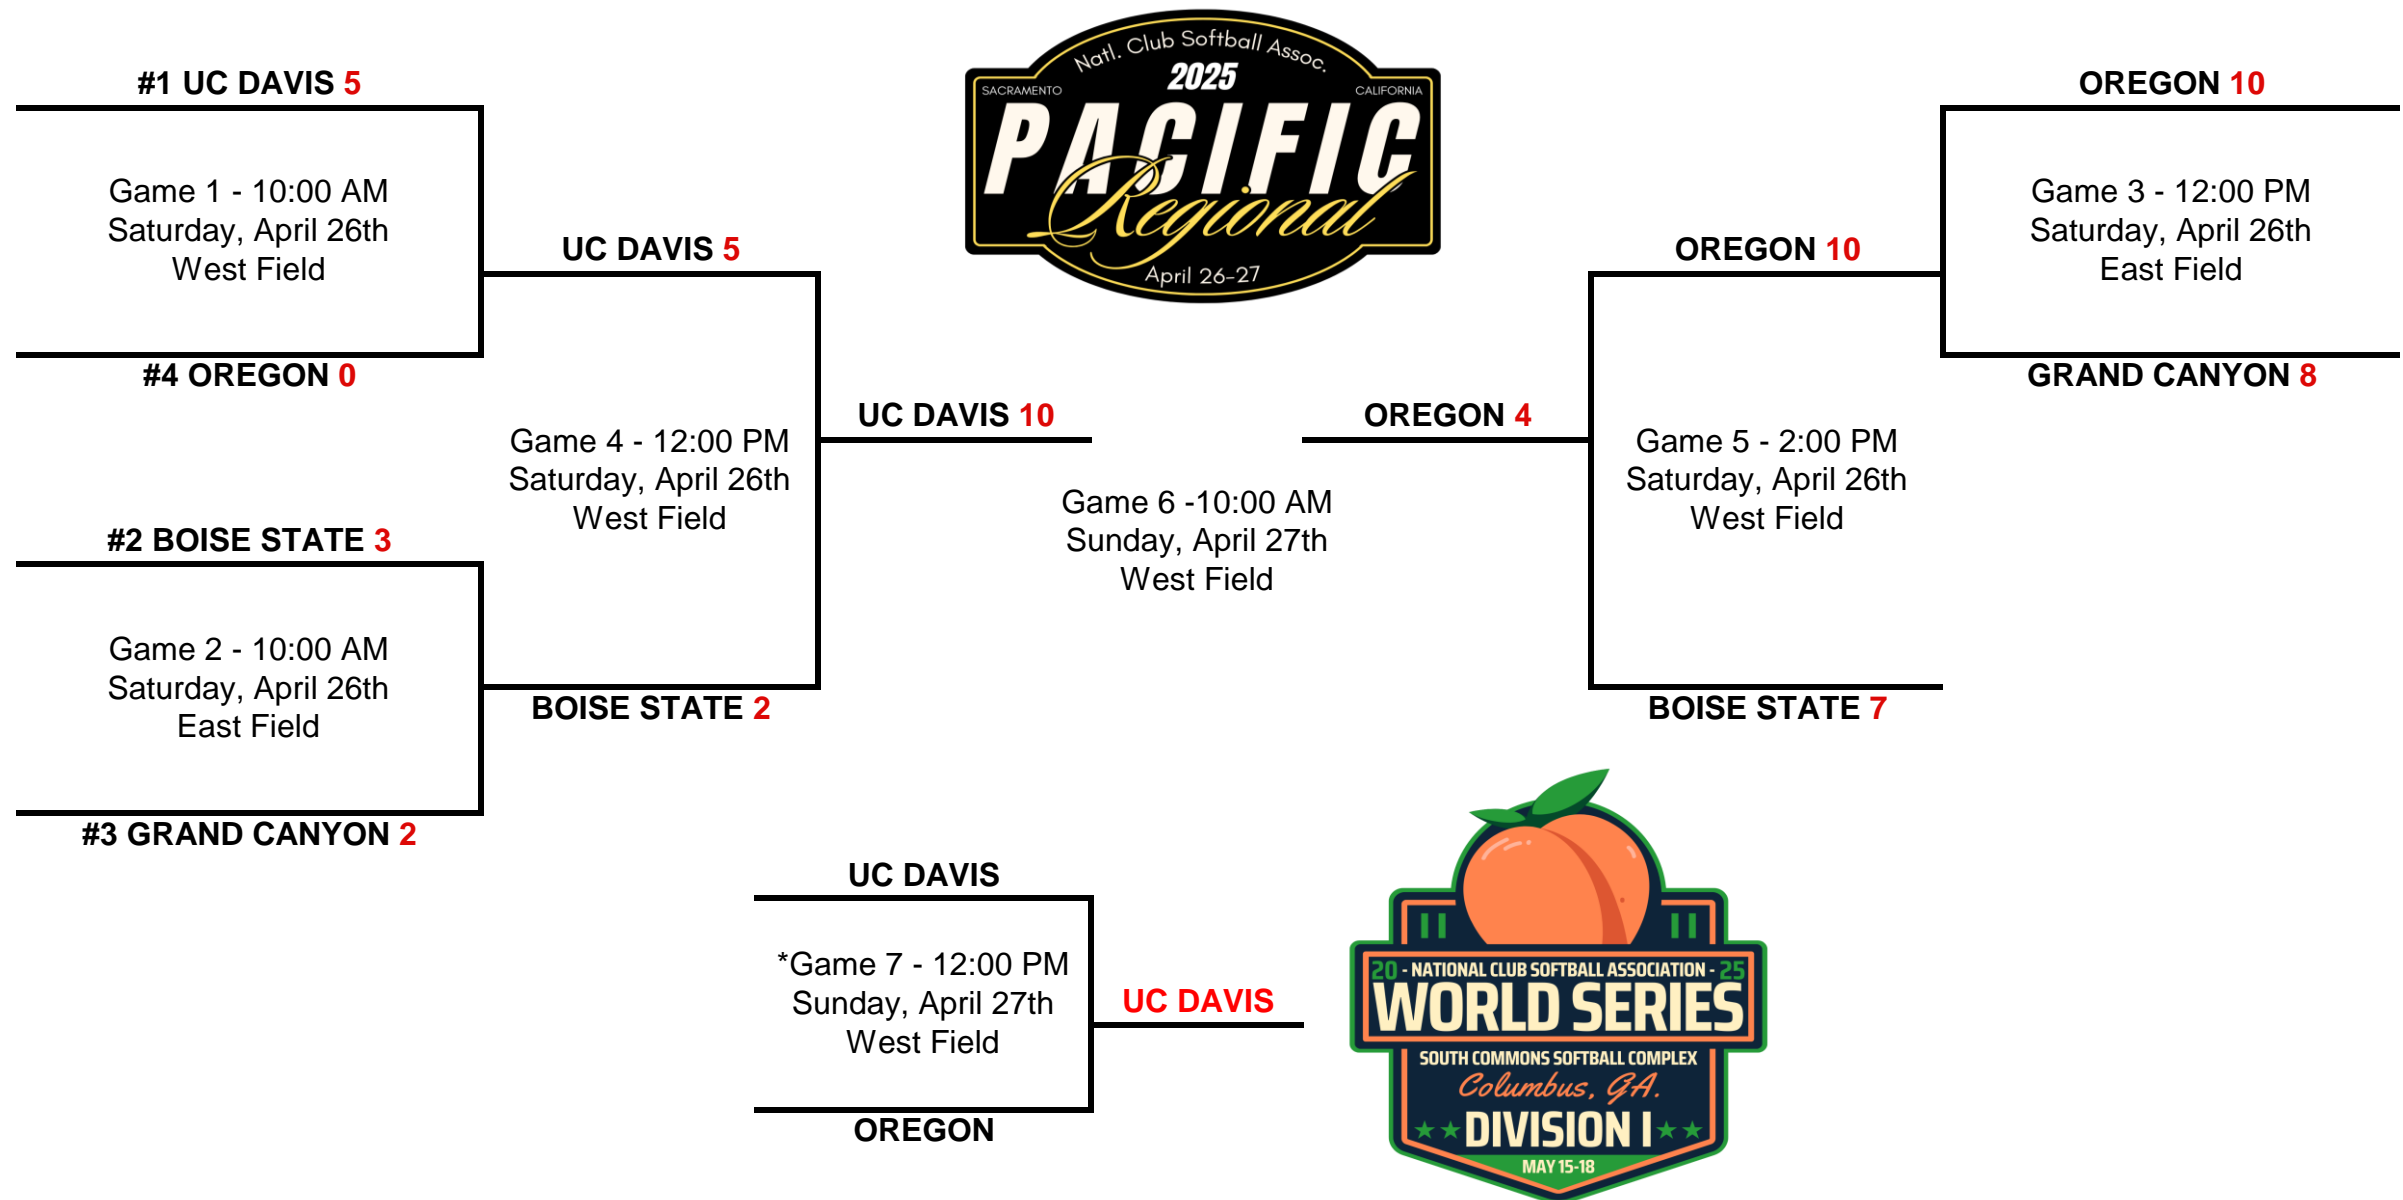

2025 Pacific Regional Tournament Bracket

Inderkum High School Softball Fields - Sacramento, CA

*If Necessary

Higher seed is home team, unless lower seed has higher tournament winning percentage.
Opening round cannot matchup teams from the same conference