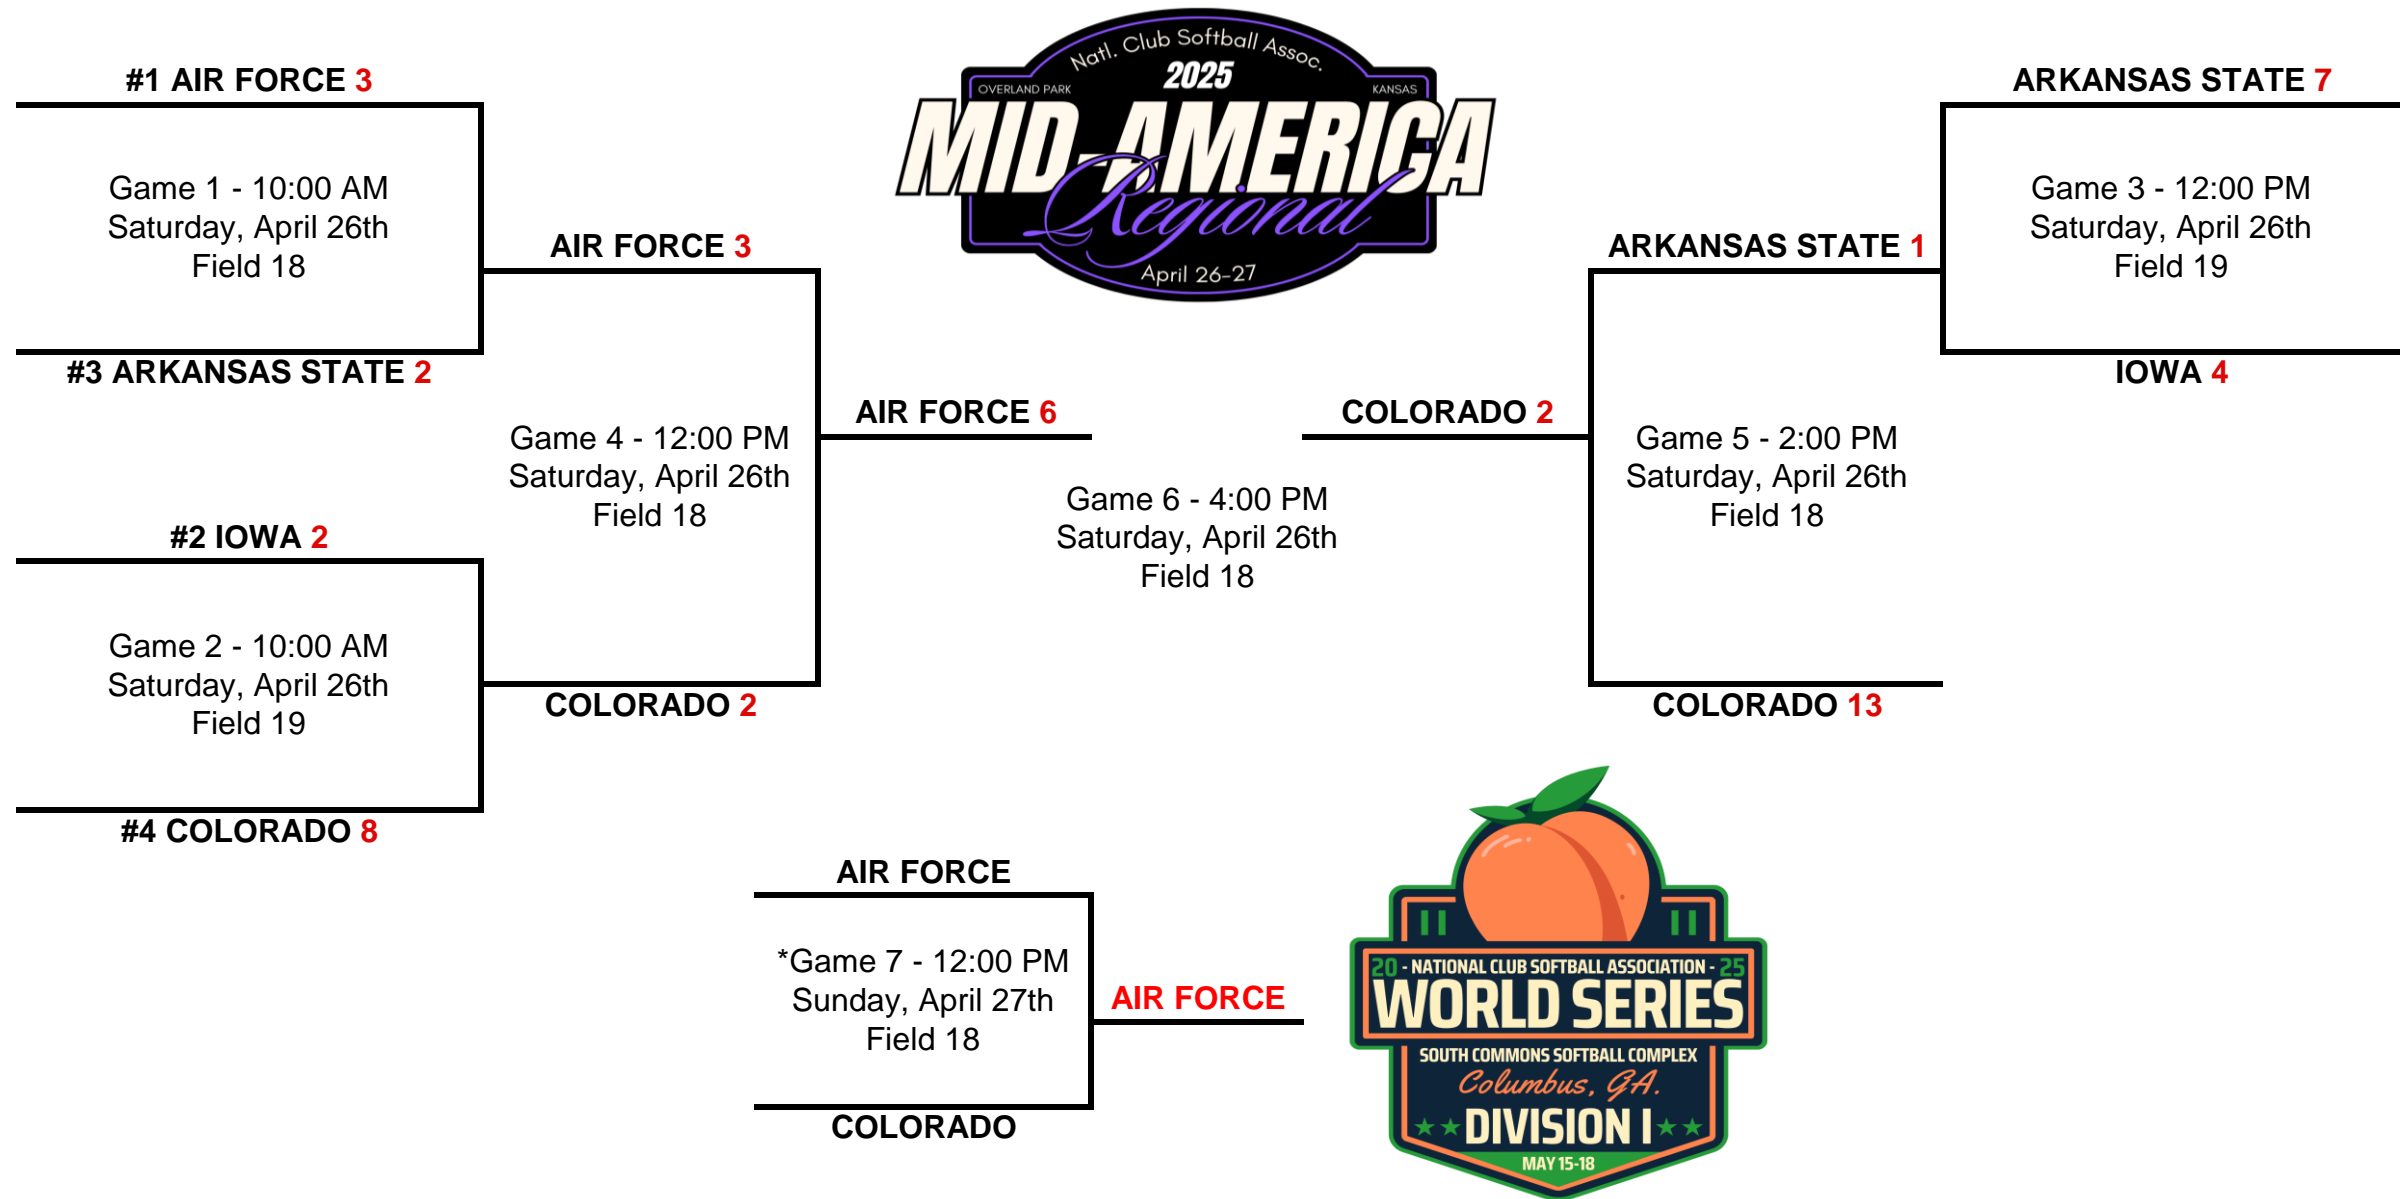

2025 Great Lakes Regional Tournament Bracket

Riverview Softball Complex - Elkhart, IN

***If Necessary**
Higher seed is home team, unless lower seed has higher tournament winning percentage.
Opening round cannot matchup teams from the same conference

2025 Mid-Atlantic Regional Tournament Bracket

Kamphuis Field at Liberty Softball Stadium - Lynchburg, VA

***If Necessary**
 Higher seed is home team, unless lower seed has higher tournament winning percentage.
 Opening round cannot matchup teams from the same conference

2025 Mid-America Regional Tournament Bracket

Blue Valley Recreation Complex - Overland Park, KS

*If Necessary
Higher seed is home team, unless lower seed has higher tournament winning percentage.
Opening round cannot matchup teams from the same conference

2025 North Atlantic Regional Tournament Bracket

Echo Field Complex - Danville, PA

***If Necessary**
 Higher seed is home team, unless lower seed has higher tournament winning percentage.
 Opening round cannot matchup teams from the same conference