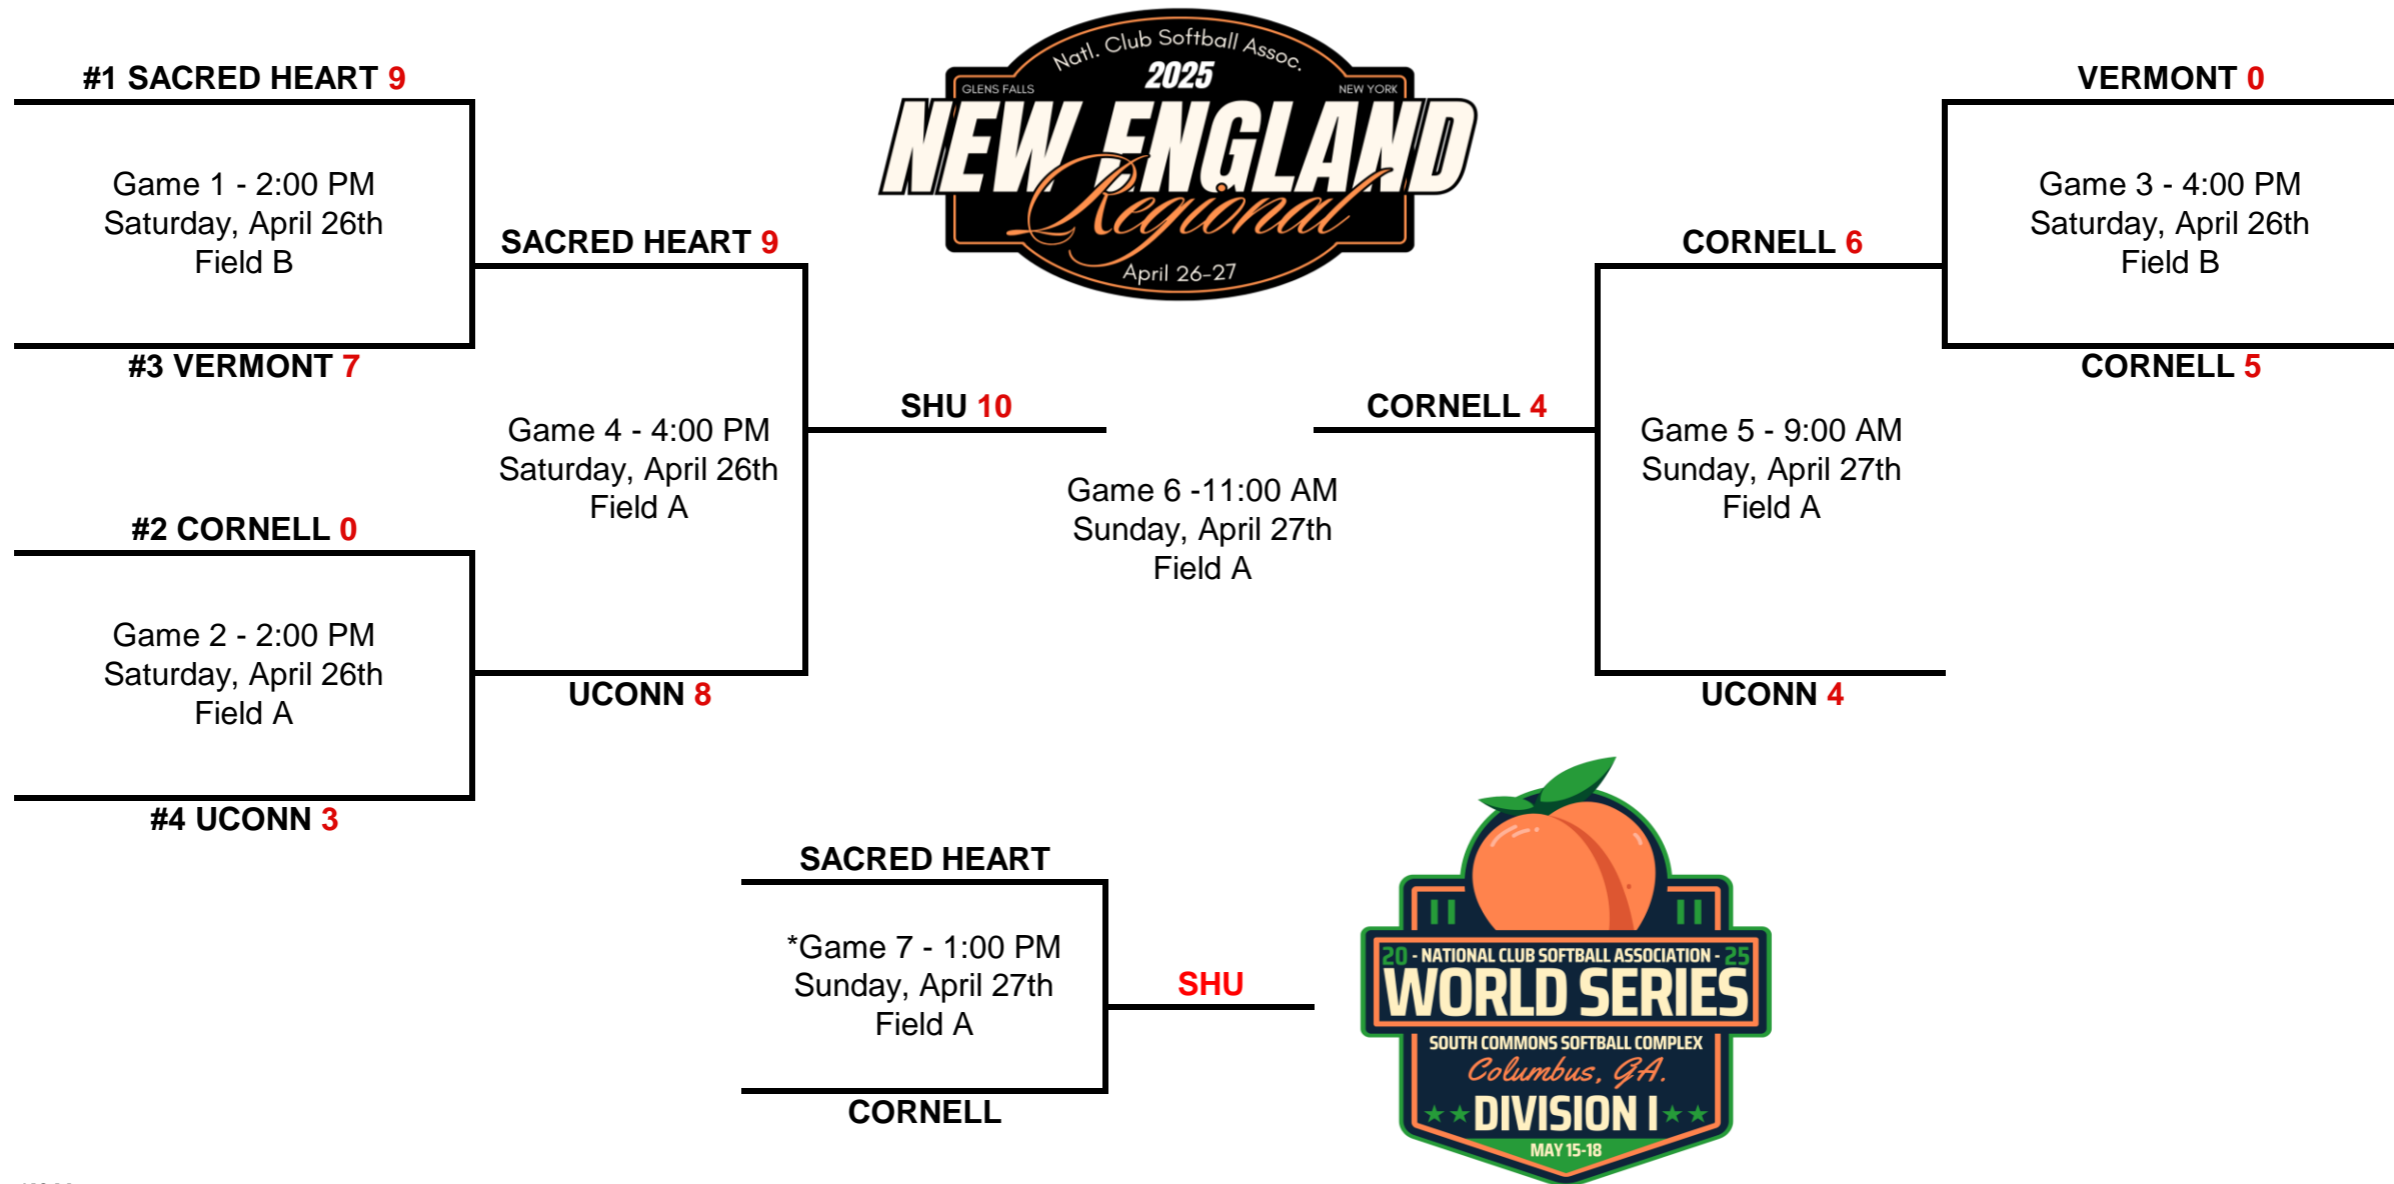

2025 New England Regional Tournament Bracket

Harry J. Betar Jr. Recreational Park - Glens Falls, NY.

*If Necessary

Higher seed is home team, unless lower seed has higher tournament winning percentage.
Opening round cannot matchup teams from the same conference