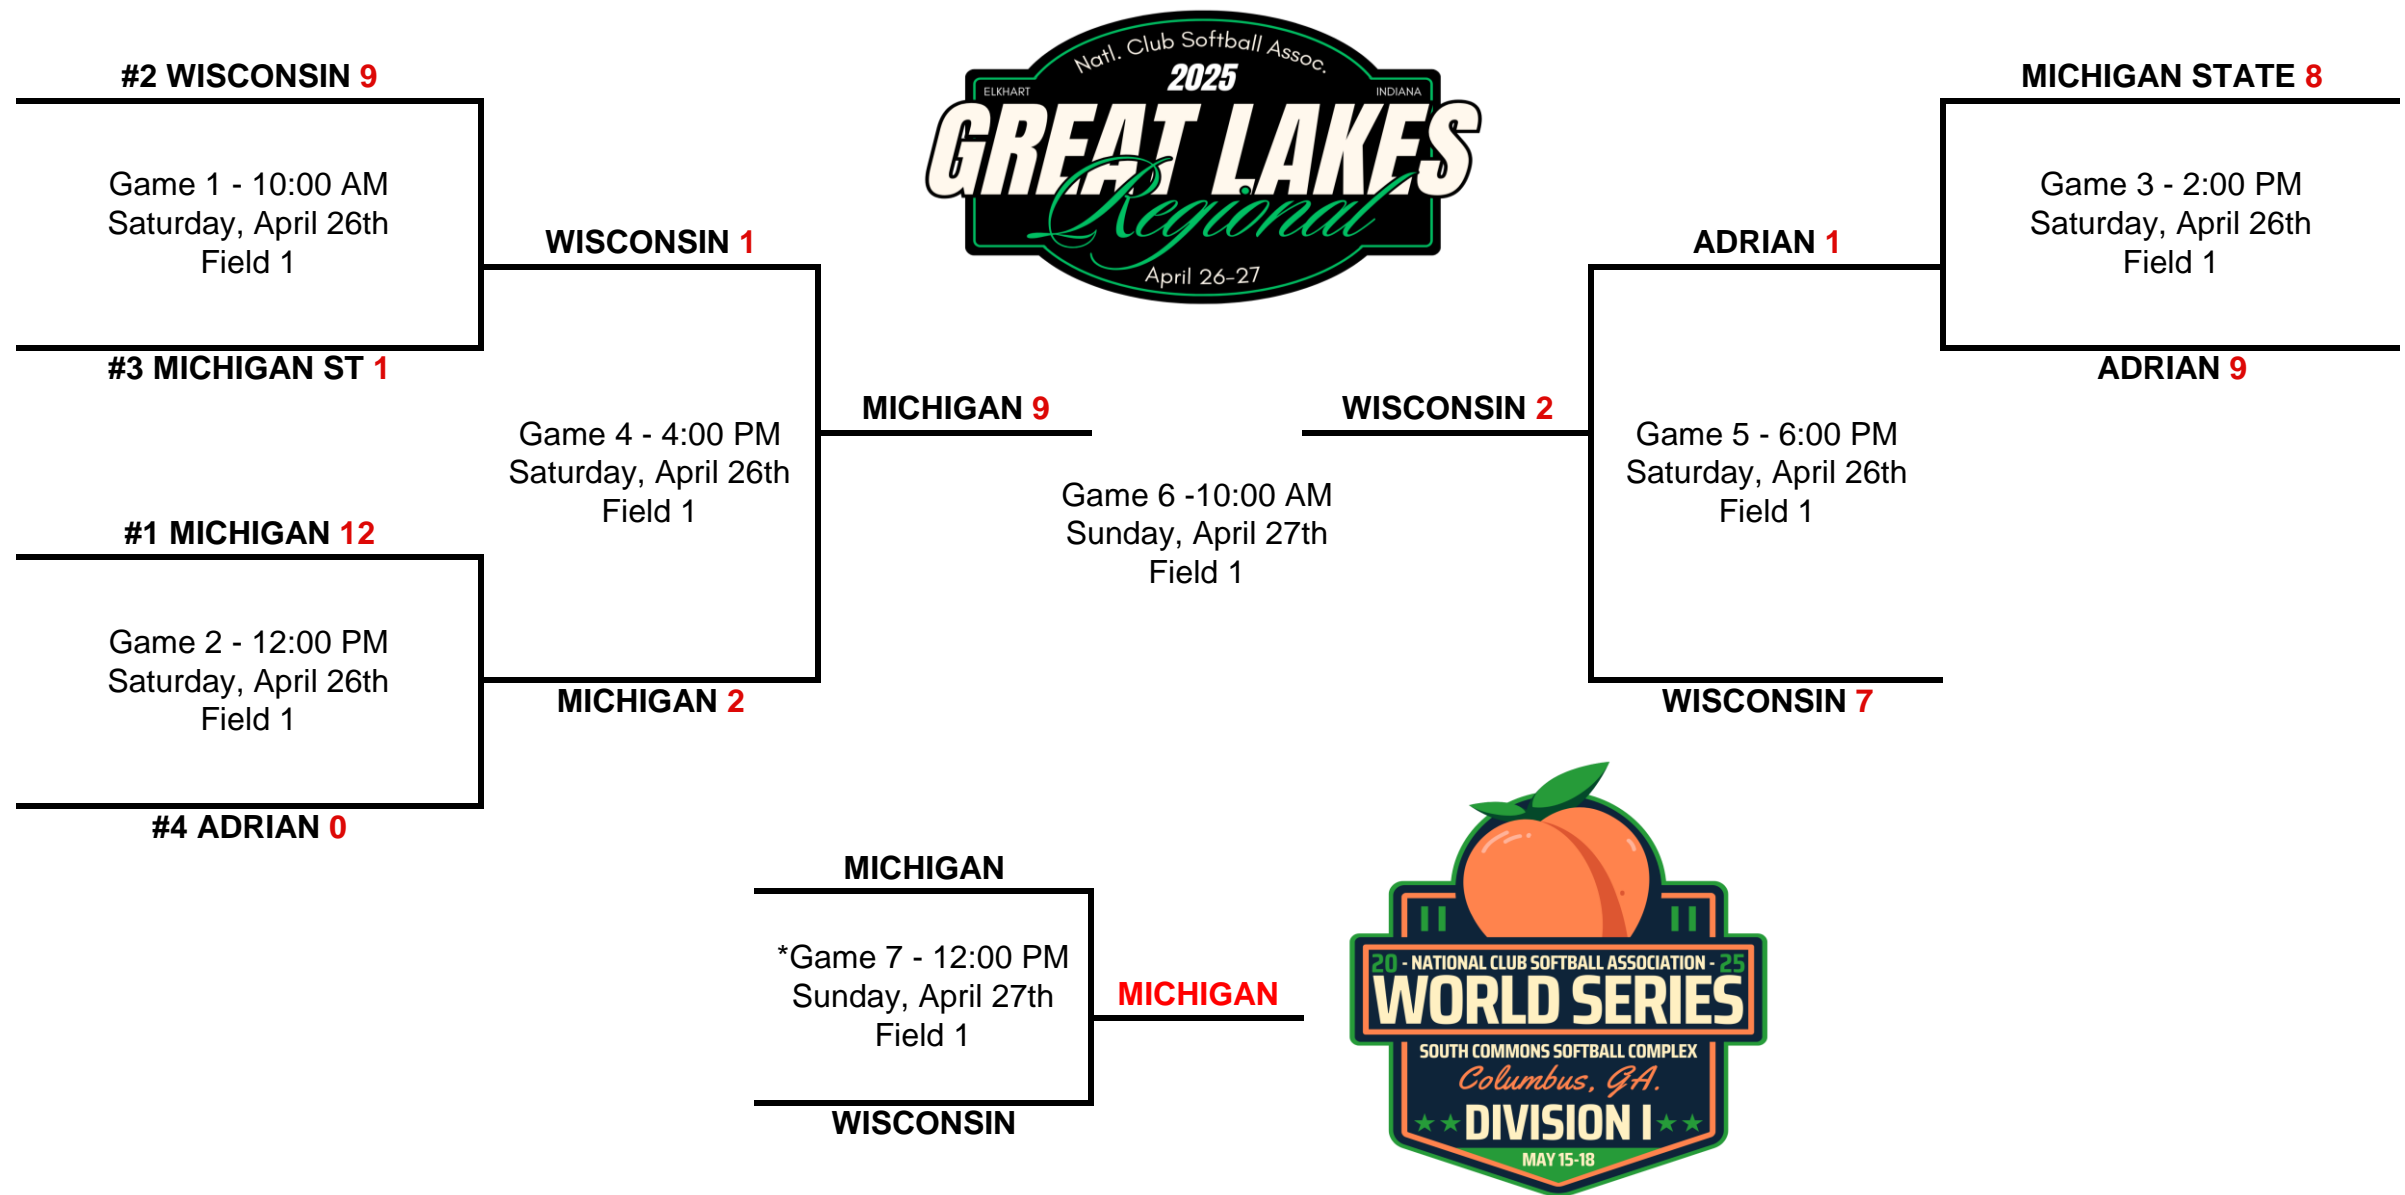

2025 Great American Regional Tournament Bracket

Leo-Grabill Sports Complex - Grabill, IN

***If Necessary**
Higher seed is home team, unless lower seed has higher tournament winning percentage.
Opening round cannot matchup teams from the same conference

2025 Great Lakes Regional Tournament Bracket

Riverview Softball Complex - Elkhart, IN

***If Necessary**
Higher seed is home team, unless lower seed has higher tournament winning percentage.
Opening round cannot matchup teams from the same conference

2025 Mid-Atlantic Regional Tournament Bracket

Kamphuis Field at Liberty Softball Stadium - Lynchburg, VA

***If Necessary**
 Higher seed is home team, unless lower seed has higher tournament winning percentage.
 Opening round cannot matchup teams from the same conference

2025 North Atlantic Regional Tournament Bracket

Echo Field Complex - Danville, PA

***If Necessary**
 Higher seed is home team, unless lower seed has higher tournament winning percentage.
 Opening round cannot matchup teams from the same conference