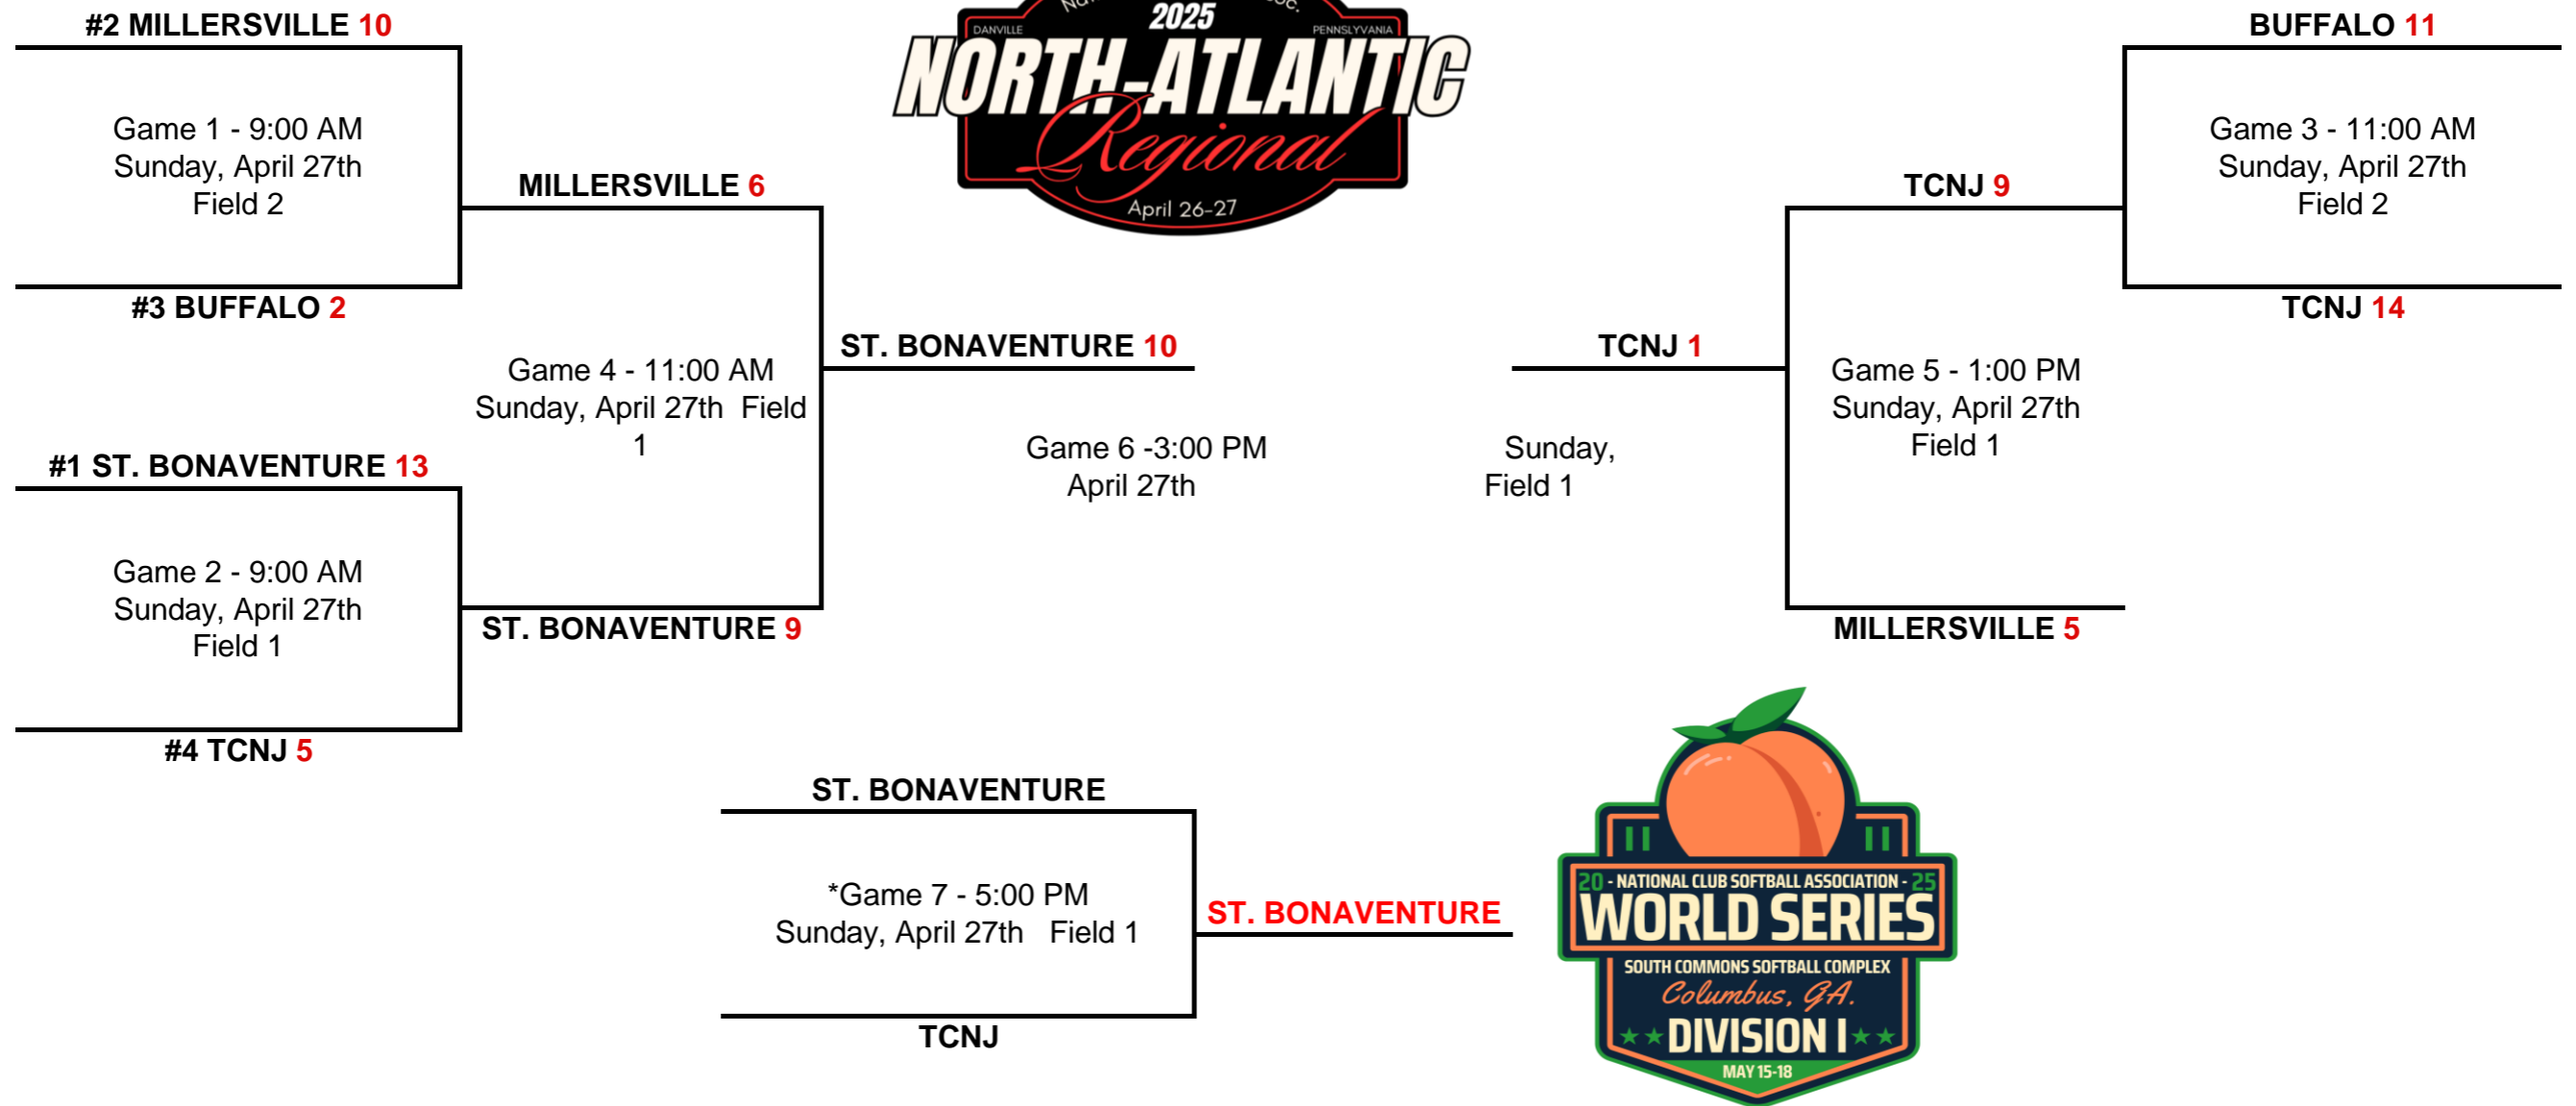

2025 Mid-Atlantic Regional Tournament Bracket

Kamphuis Field at Liberty Softball Stadium - Lynchburg, VA

***If Necessary**
 Higher seed is home team, unless lower seed has higher tournament winning percentage.
 Opening round cannot matchup teams from the same conference

2025 New England Regional Tournament Bracket

Harry J. Betar Jr. Recreational Park - Glens Falls, NY.

***If Necessary**

Higher seed is home team, unless lower seed has higher tournament winning percentage.
Opening round cannot matchup teams from the same conference

2025 North Atlantic Regional Tournament Bracket

Echo Field Complex - Danville, PA

***If Necessary**
 Higher seed is home team, unless lower seed has higher tournament winning percentage.
 Opening round cannot matchup teams from the same conference

2025 South Atlantic Regional Tournament Bracket

Freedom Park - Valdosta, GA

***If Necessary**
 Higher seed is home team, unless lower seed has higher tournament winning percentage.
 Opening round cannot matchup teams from the same conference