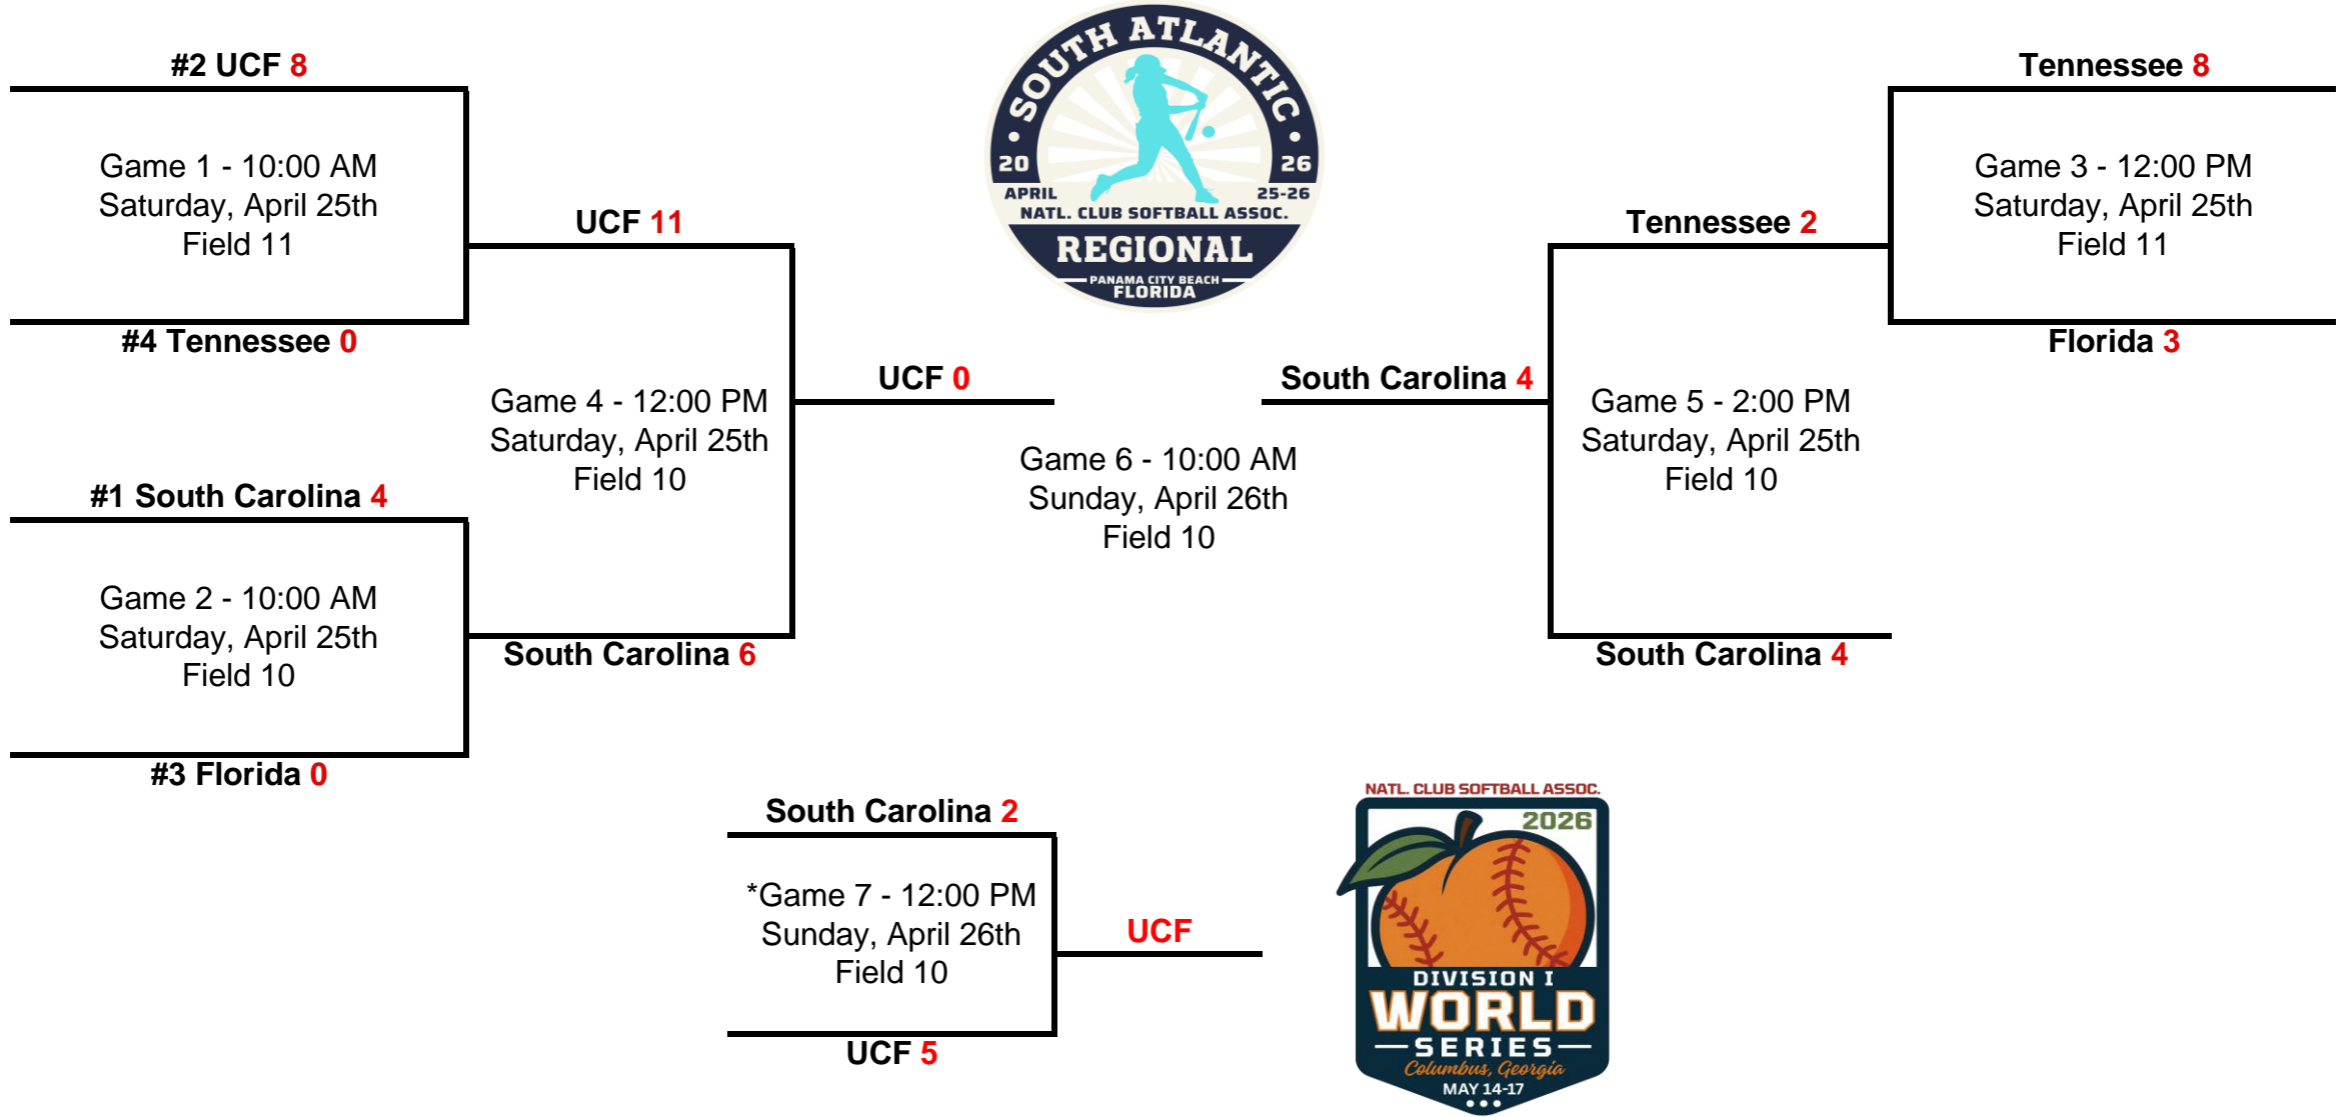

2026 South Atlantic Regional Tournament Bracket

Publix Sports Complex - Panama City Beach, FL

*If Necessary
Higher seed is home team, unless lower seed has higher tournament winning percentage.
Opening round cannot matchup teams from the same conference