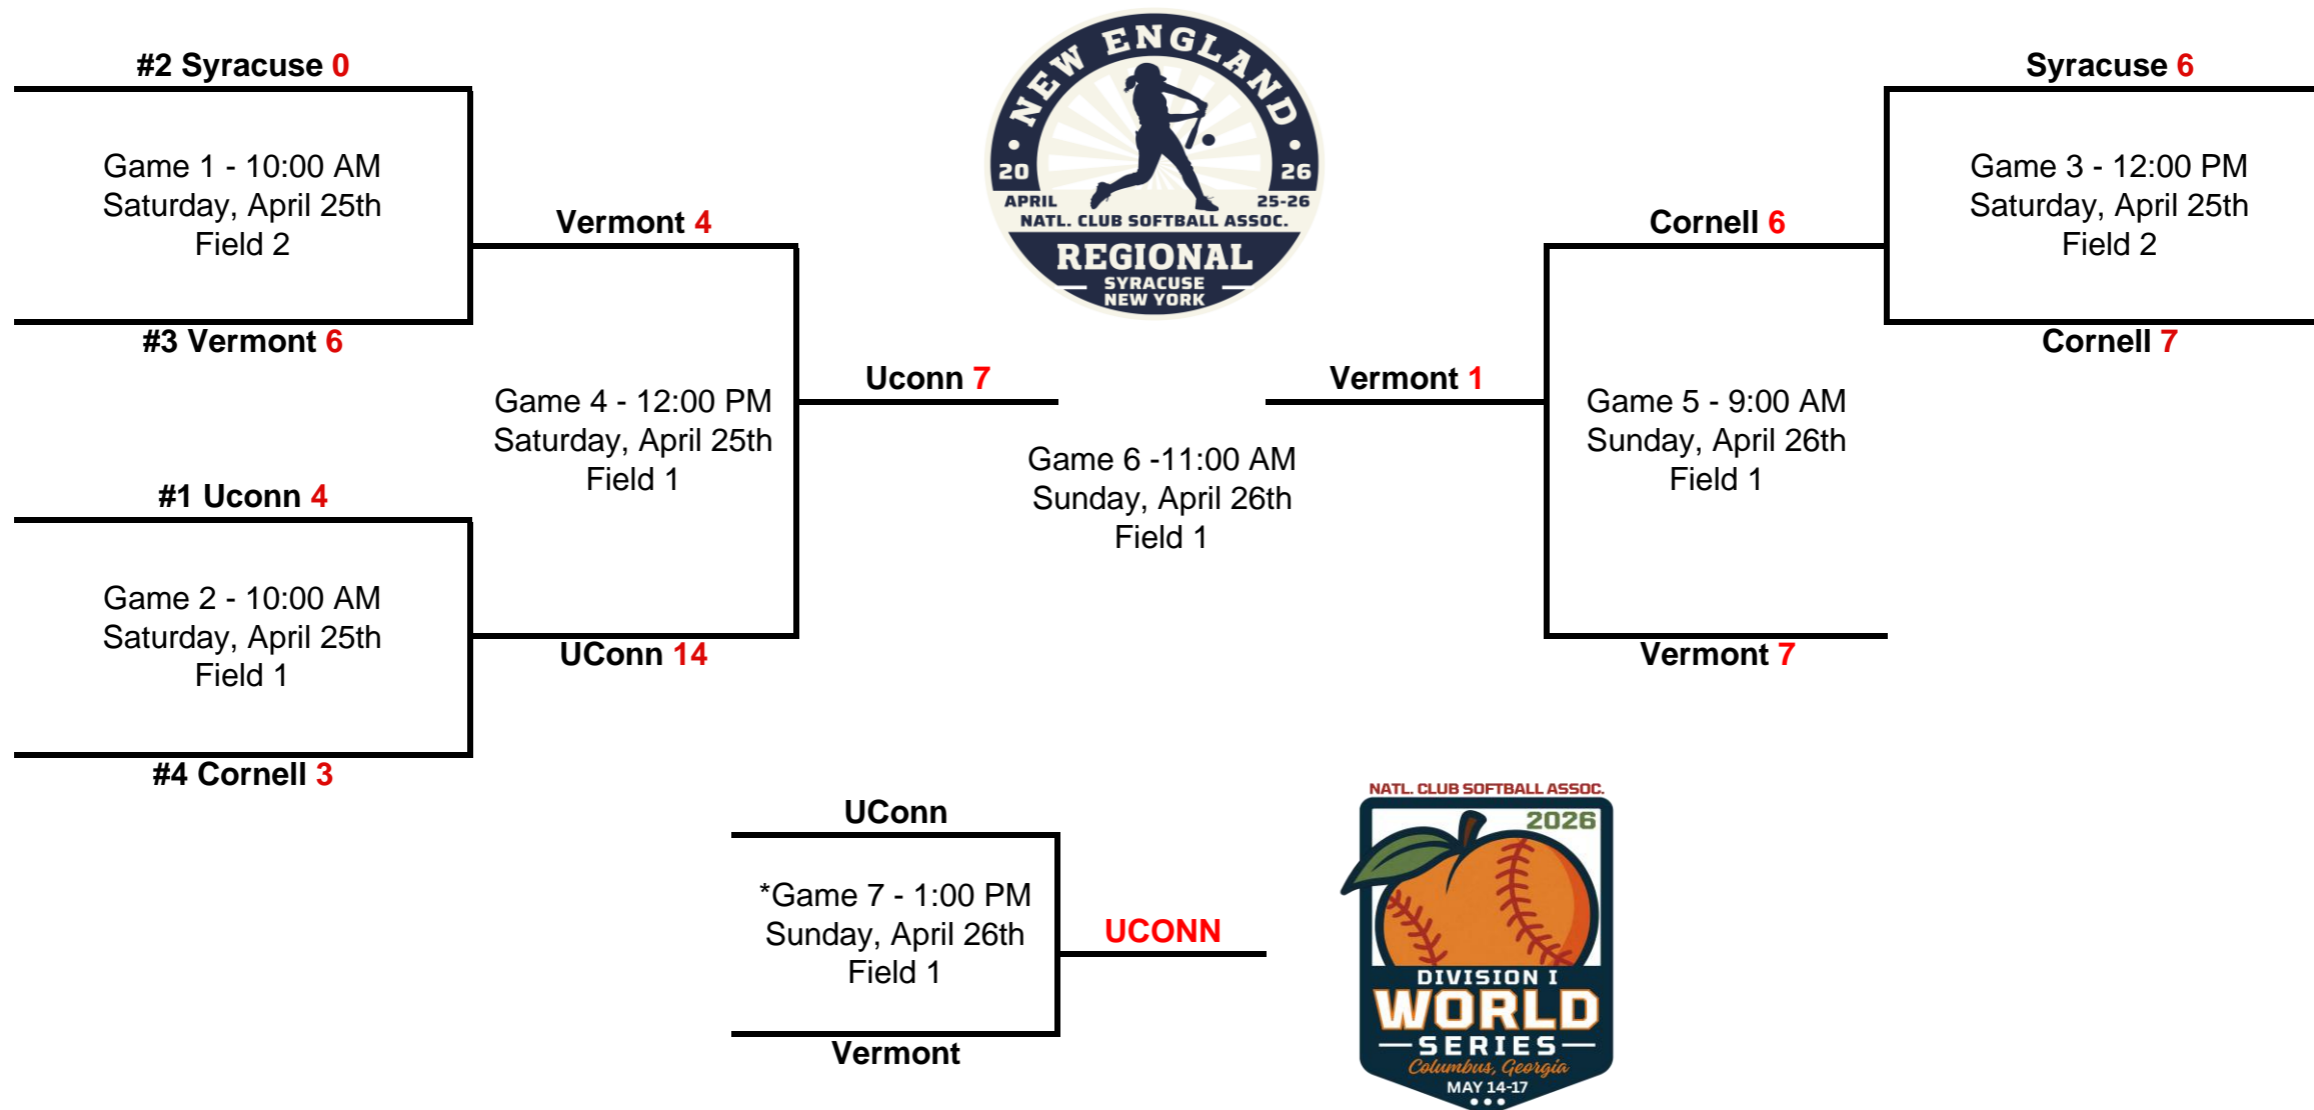

2026 New England Regional Tournament Bracket

Carrier Park - Syracuse, NY.

*If Necessary
Higher seed is home team, unless lower seed has higher tournament winning percentage.
Opening round cannot matchup teams from the same conference