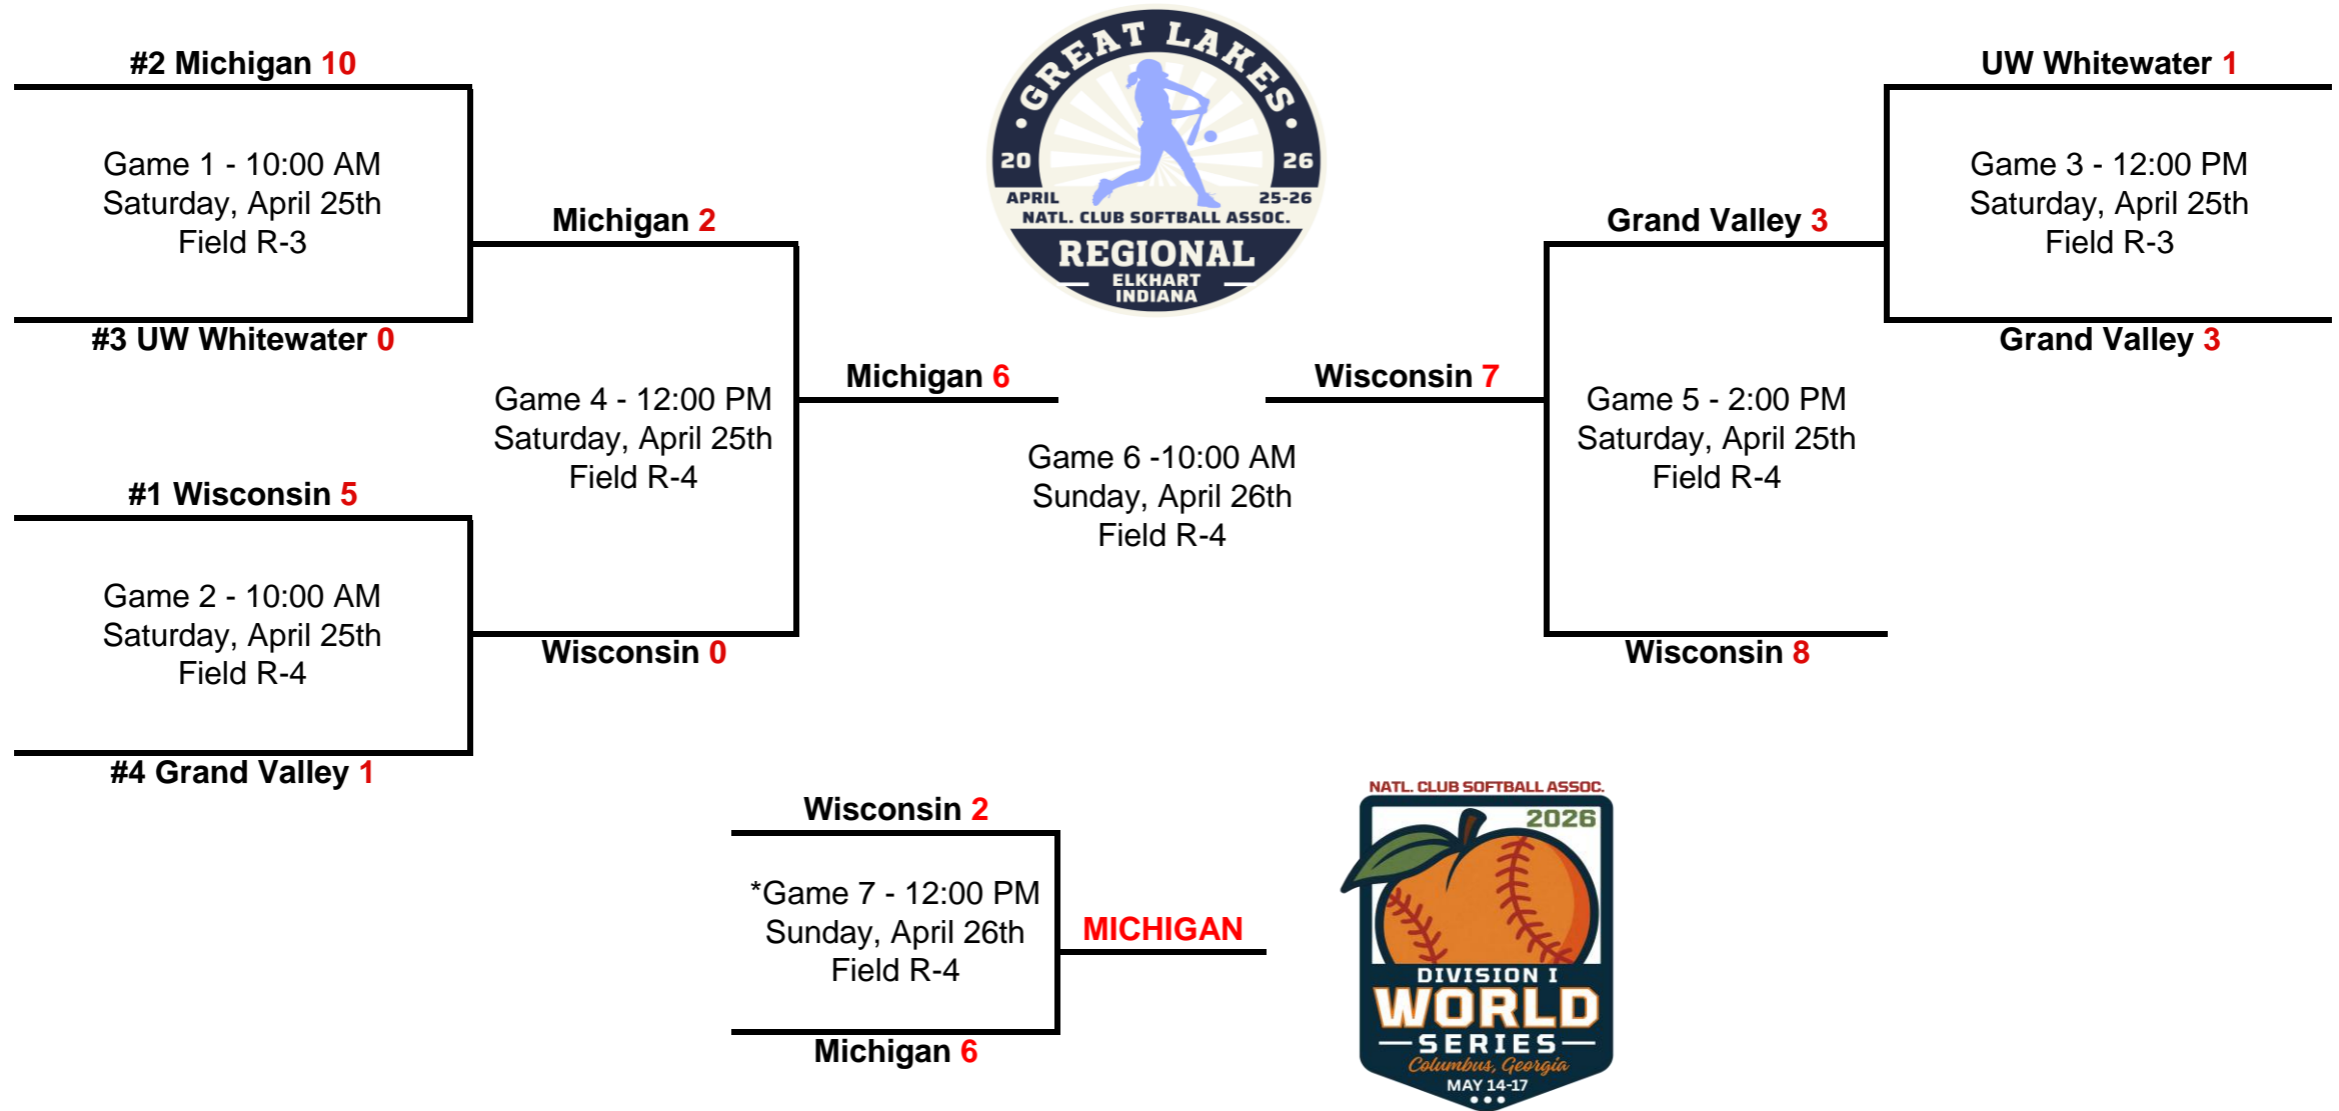

2026 Great Lakes Regional Tournament Bracket

Riverview Softball Complex - Elkhart, IN

*If Necessary

Higher seed is home team, unless lower seed has higher tournament winning percentage.
Opening round cannot matchup teams from the same conference