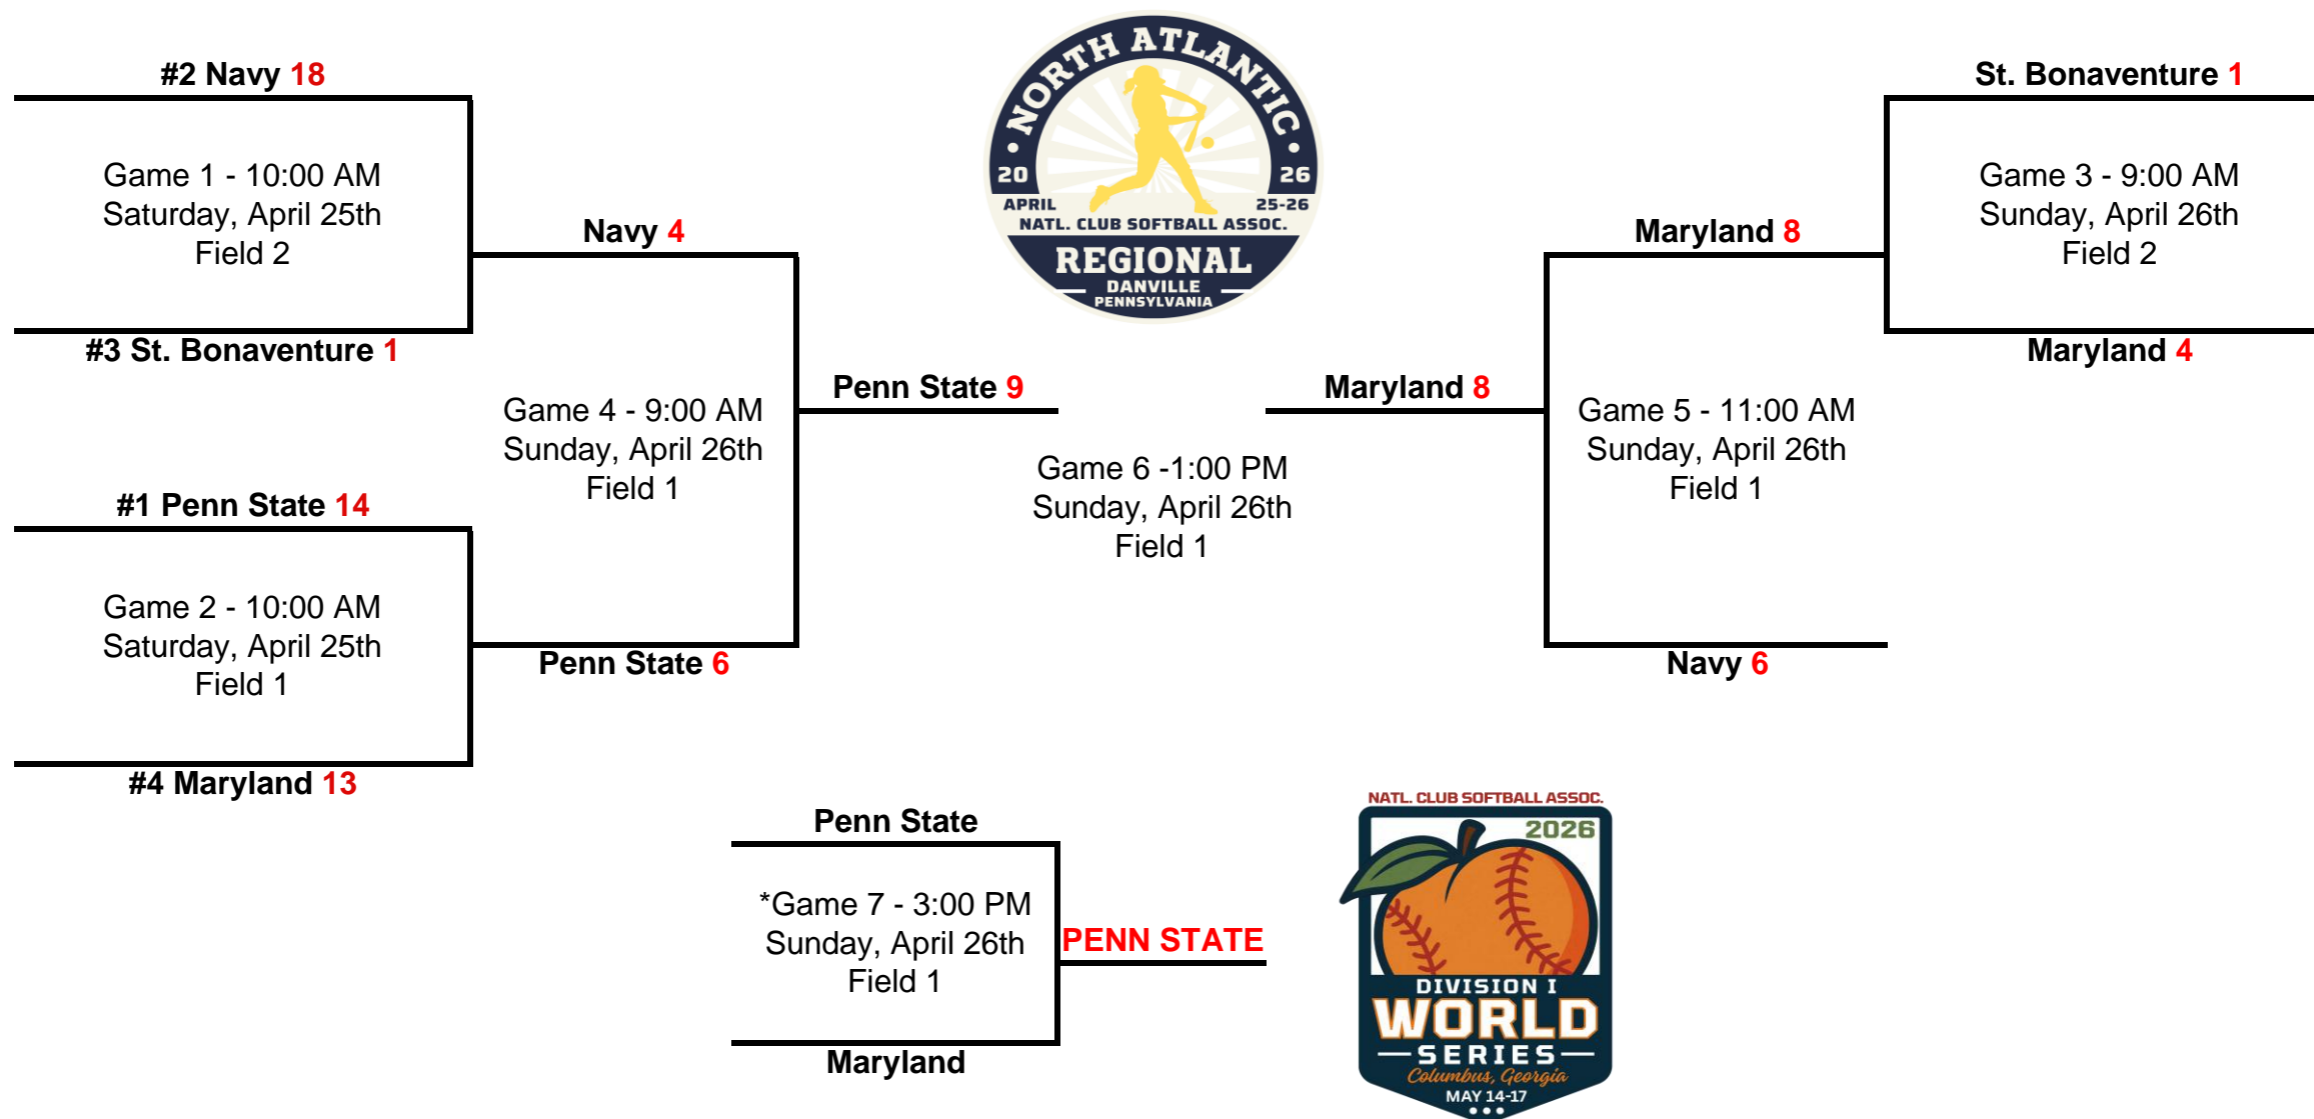

2026 North Atlantic Regional Tournament Bracket

Echo Field Complex - Danville, PA

*If Necessary
Higher seed is home team, unless lower seed has higher tournament winning percentage.
Opening round cannot matchup teams from the same conference