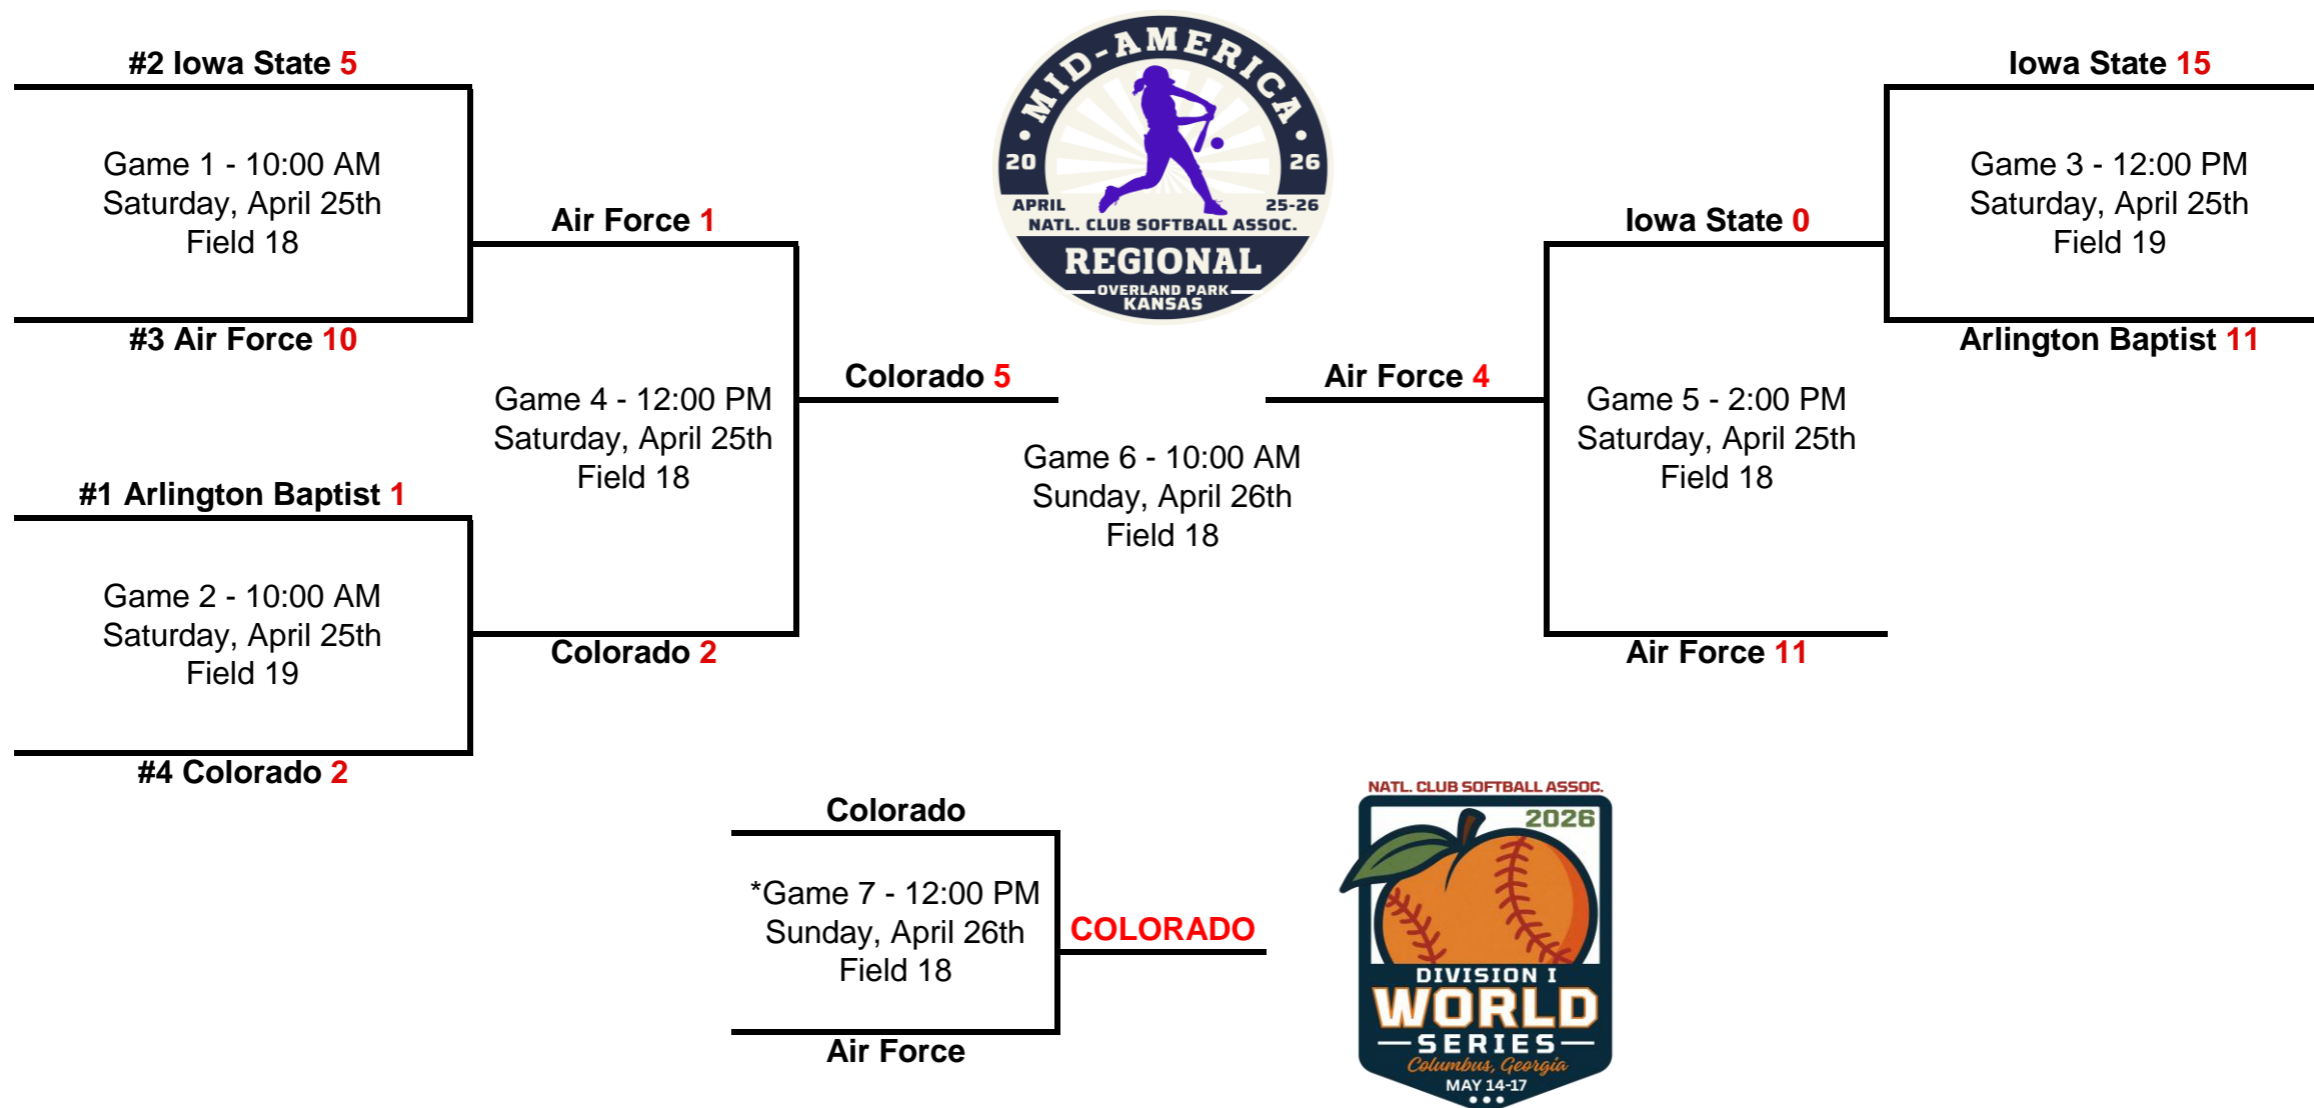

2026 Mid-America Regional Tournament Bracket

Blue Valley Recreation Complex - Overland Park, KS

*If Necessary
Higher seed is home team, unless lower seed has higher tournament winning percentage.
Opening round cannot matchup teams from the same conference