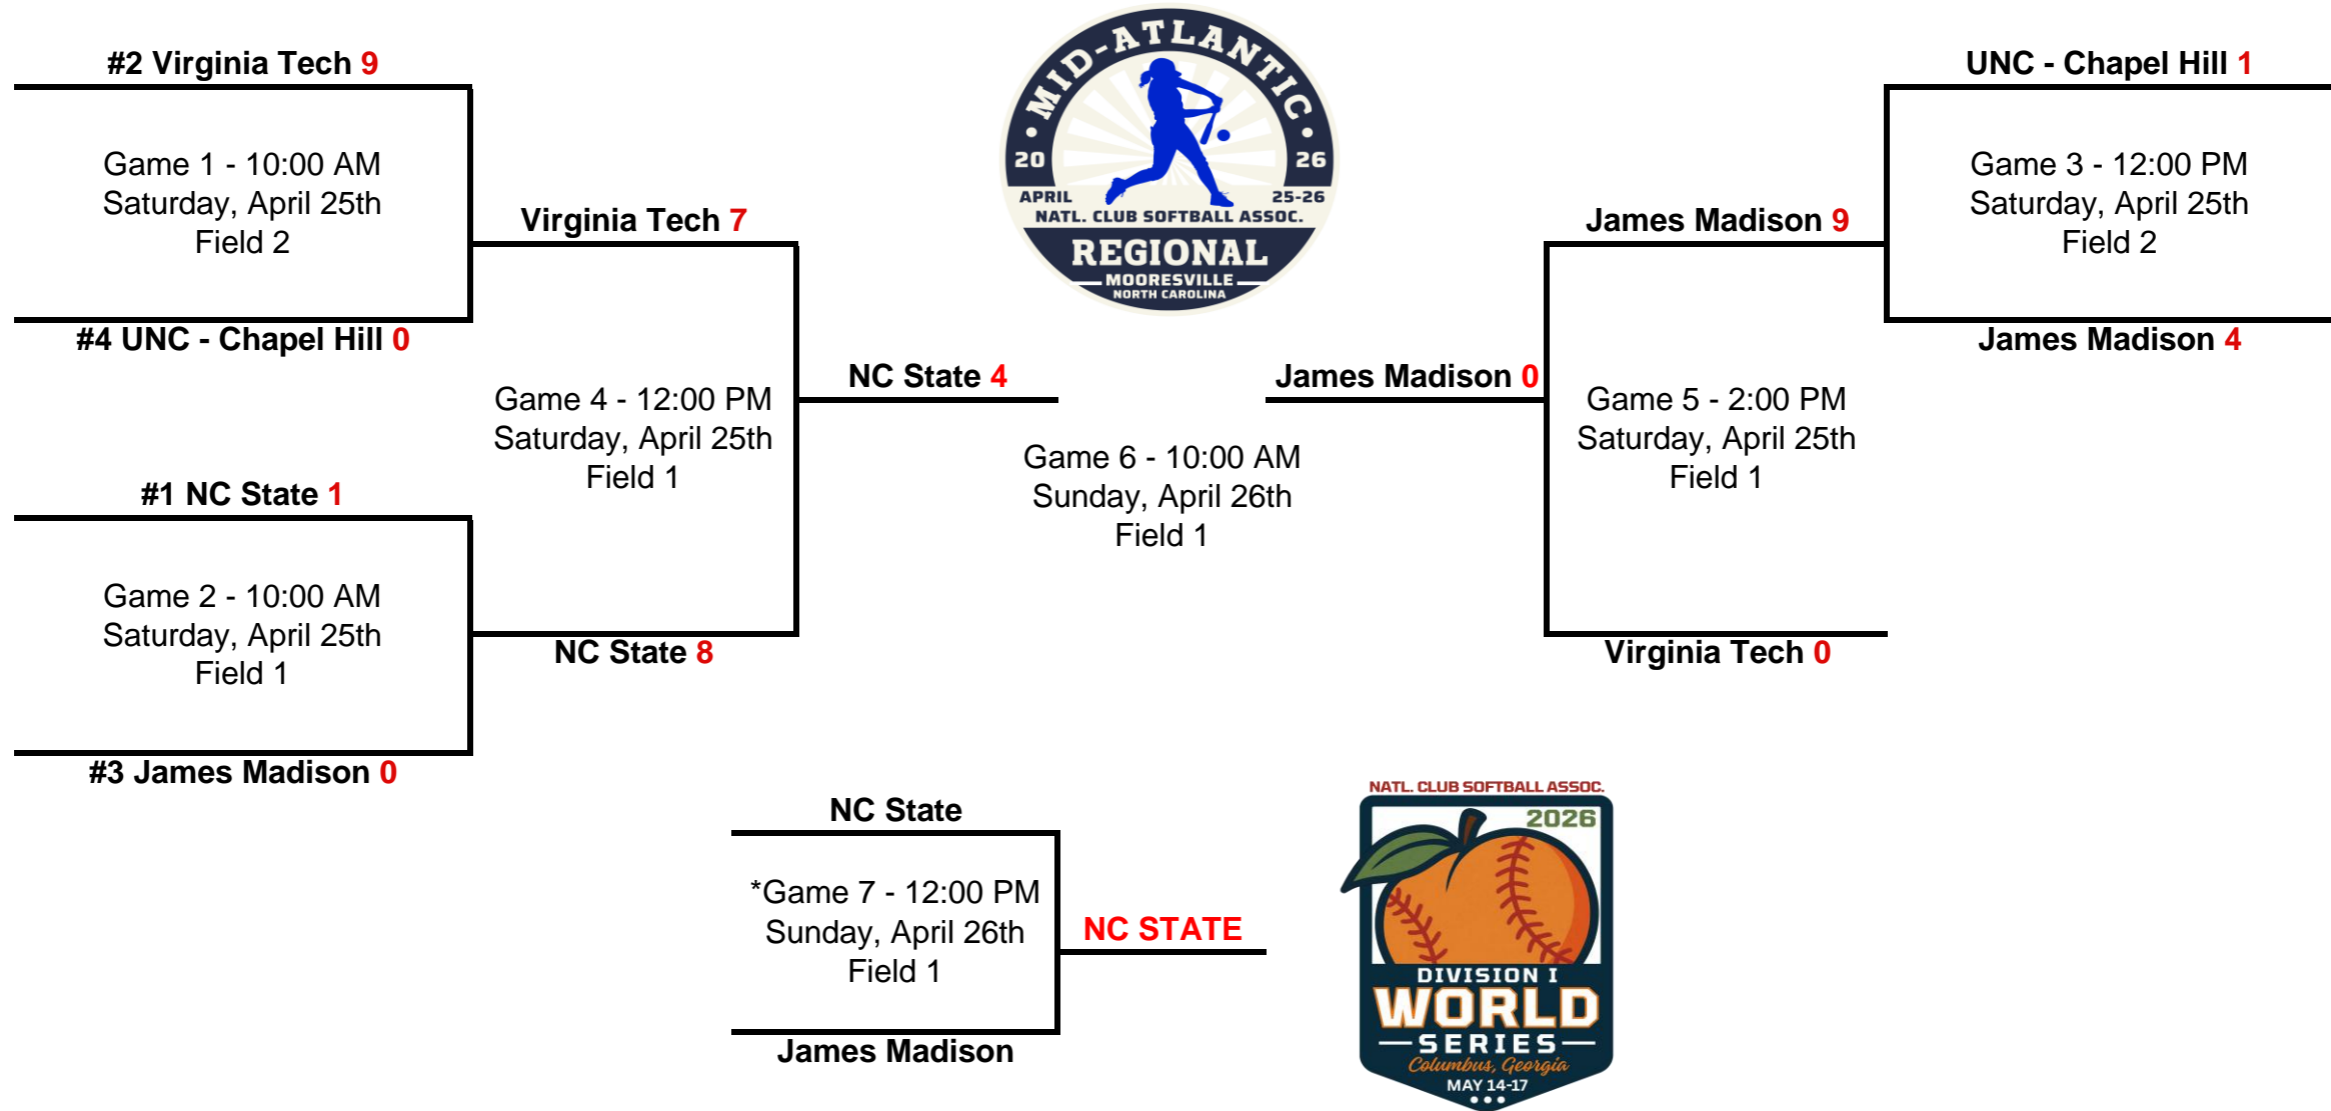

2026 Mid-Atlantic Regional Tournament Bracket

North Main Park - Mooresville, NC

*If Necessary
Higher seed is home team, unless lower seed has higher tournament winning percentage.
Opening round cannot matchup teams from the same conference