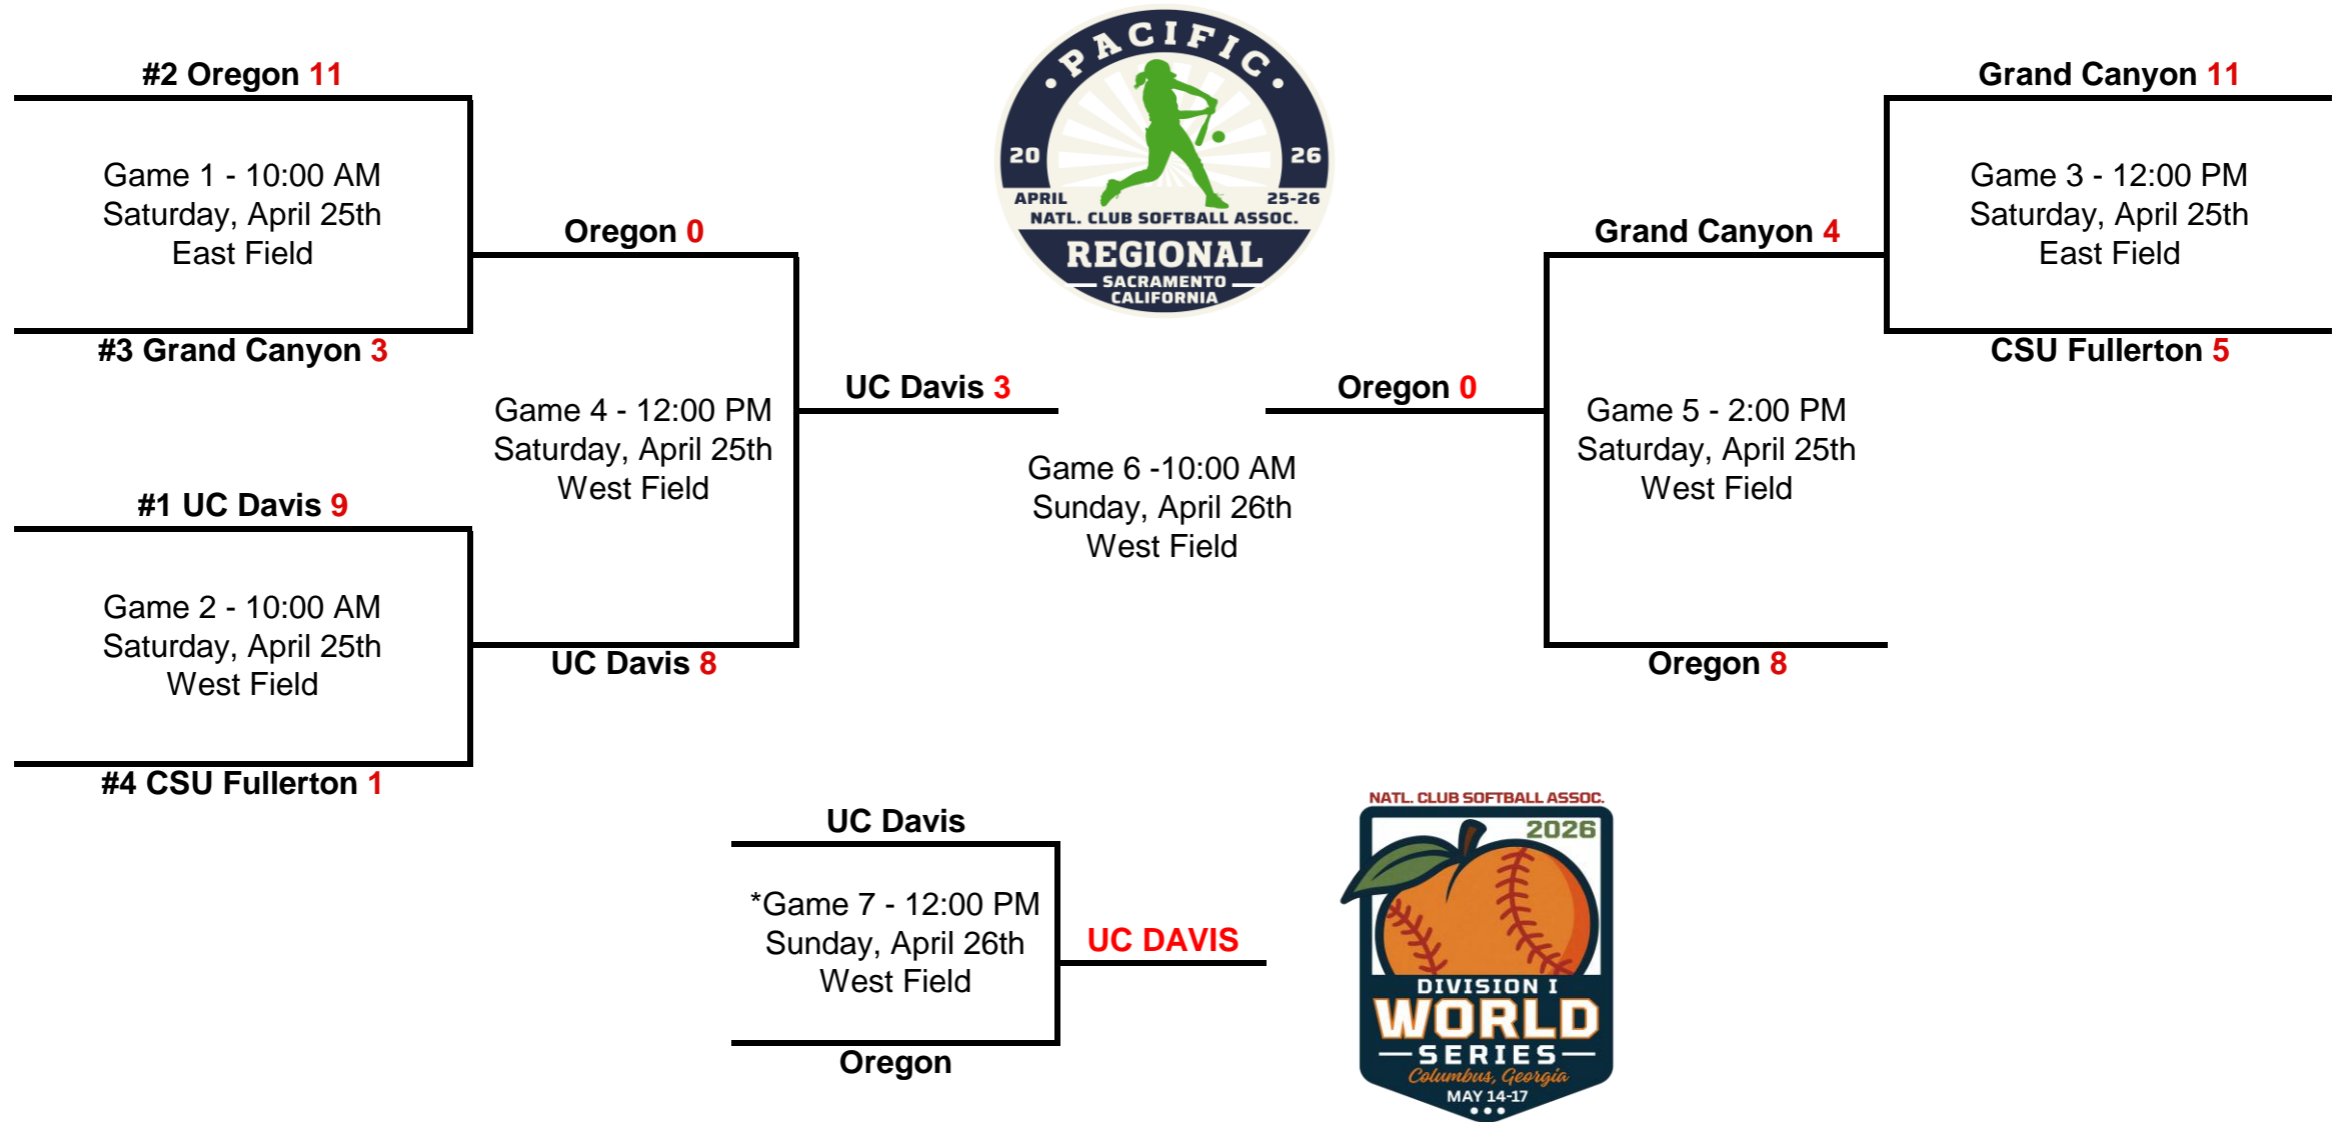

2026 Pacific Regional Tournament Bracket

Inderkum High School Softball Fields - Sacramento, CA

*If Necessary

Higher seed is home team, unless lower seed has higher tournament winning percentage.
Opening round cannot matchup teams from the same conference