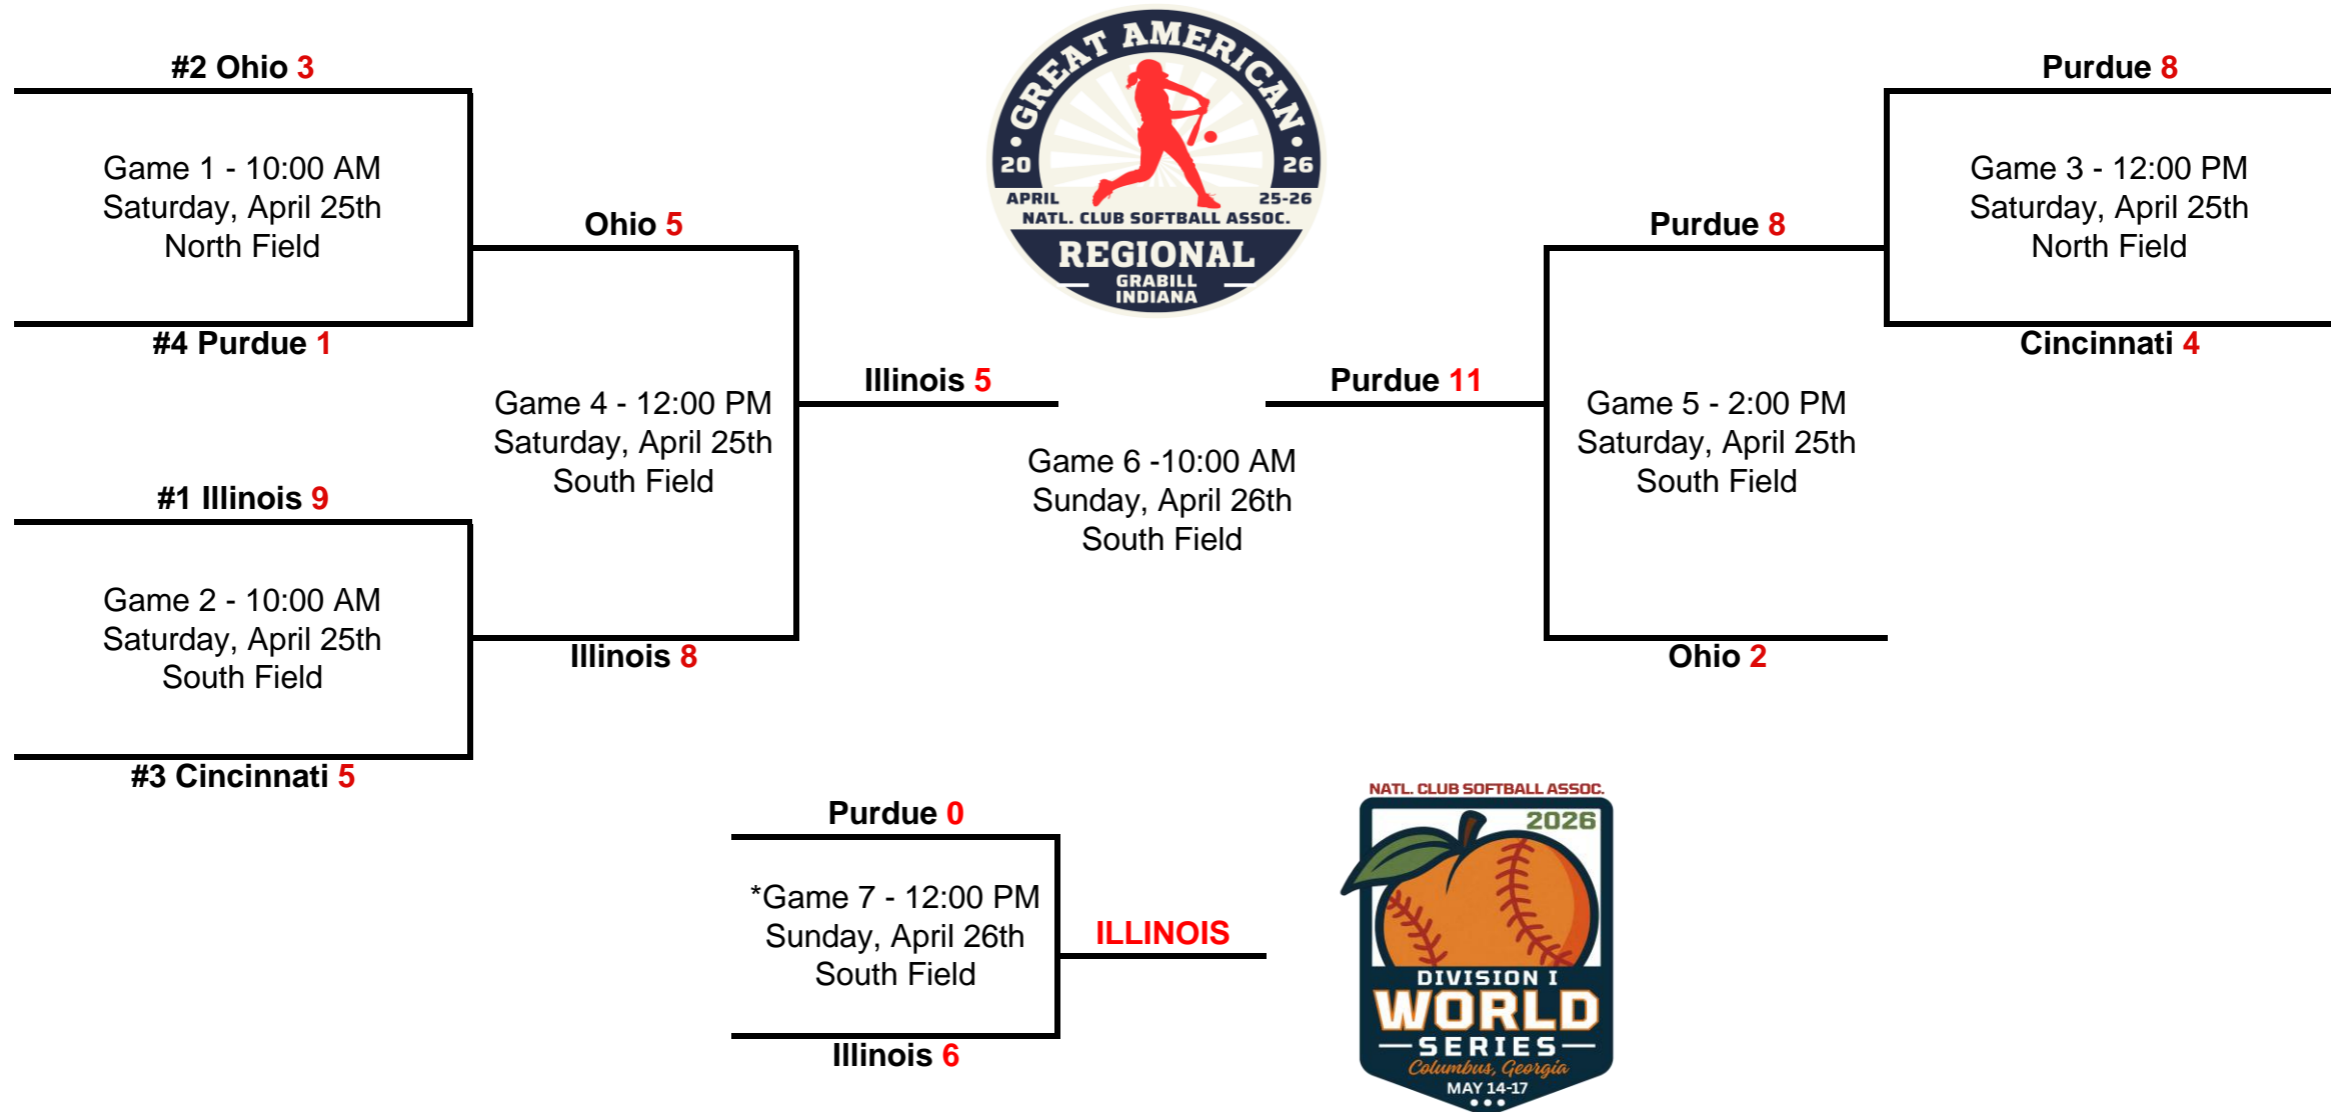

# 2026 Great American Regional Tournament Bracket

## Leo-Grabill Sports Complex - Grabill, IN

**\*If Necessary**  
Higher seed is home team, unless lower seed has higher tournament winning percentage.  
Opening round cannot matchup teams from the same conference

# 2026 Great Lakes Regional Tournament Bracket

# 2026 South Atlantic Regional Tournament Bracket