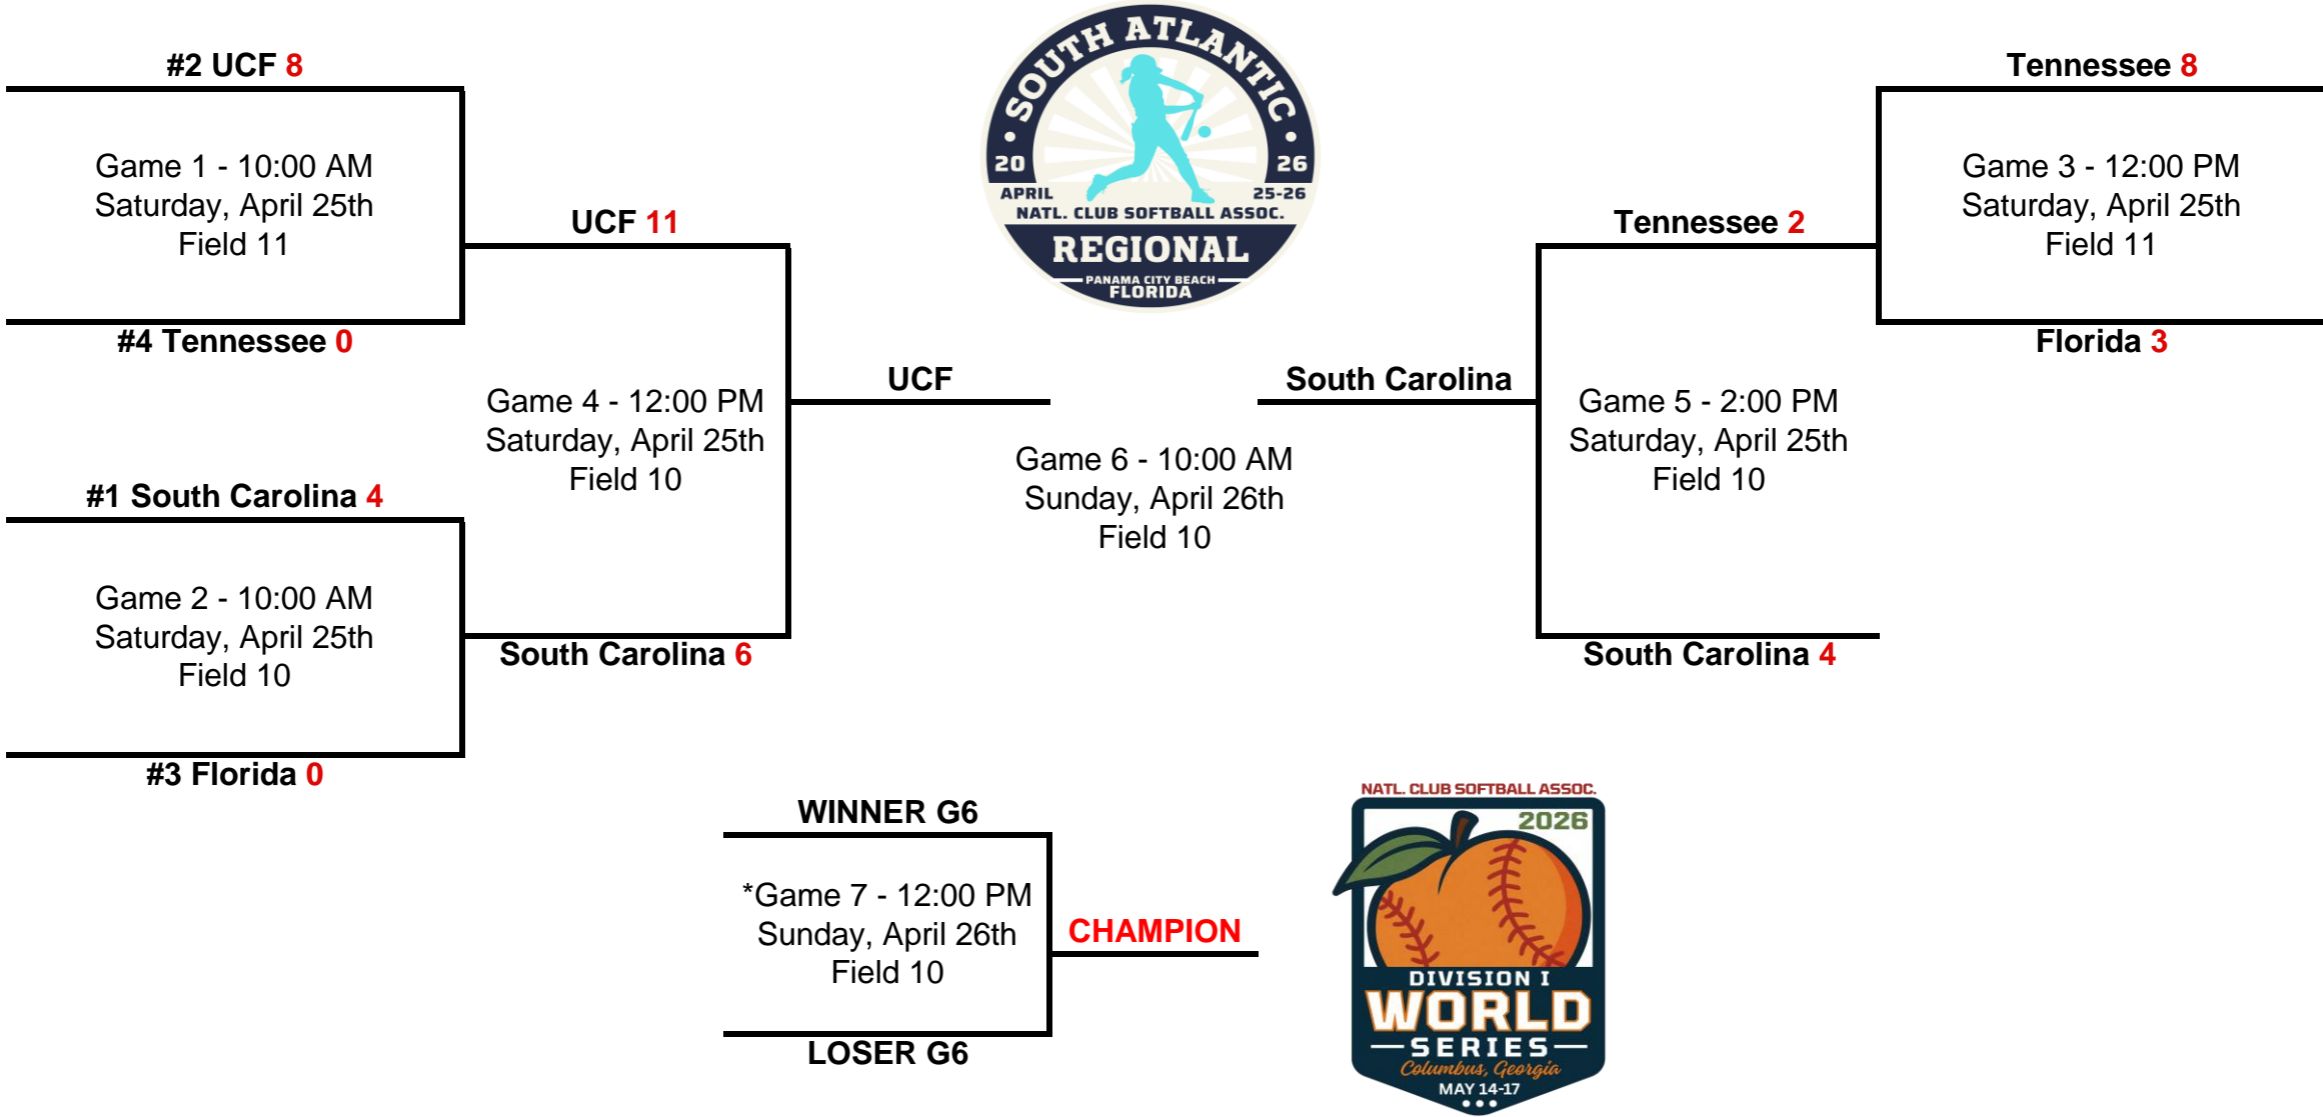

2026 South Atlantic Regional Tournament Bracket

Publix Sports Complex - Panama City Beach, FL

*If Necessary
Higher seed is home team, unless lower seed has higher tournament winning percentage.
Opening round cannot matchup teams from the same conference