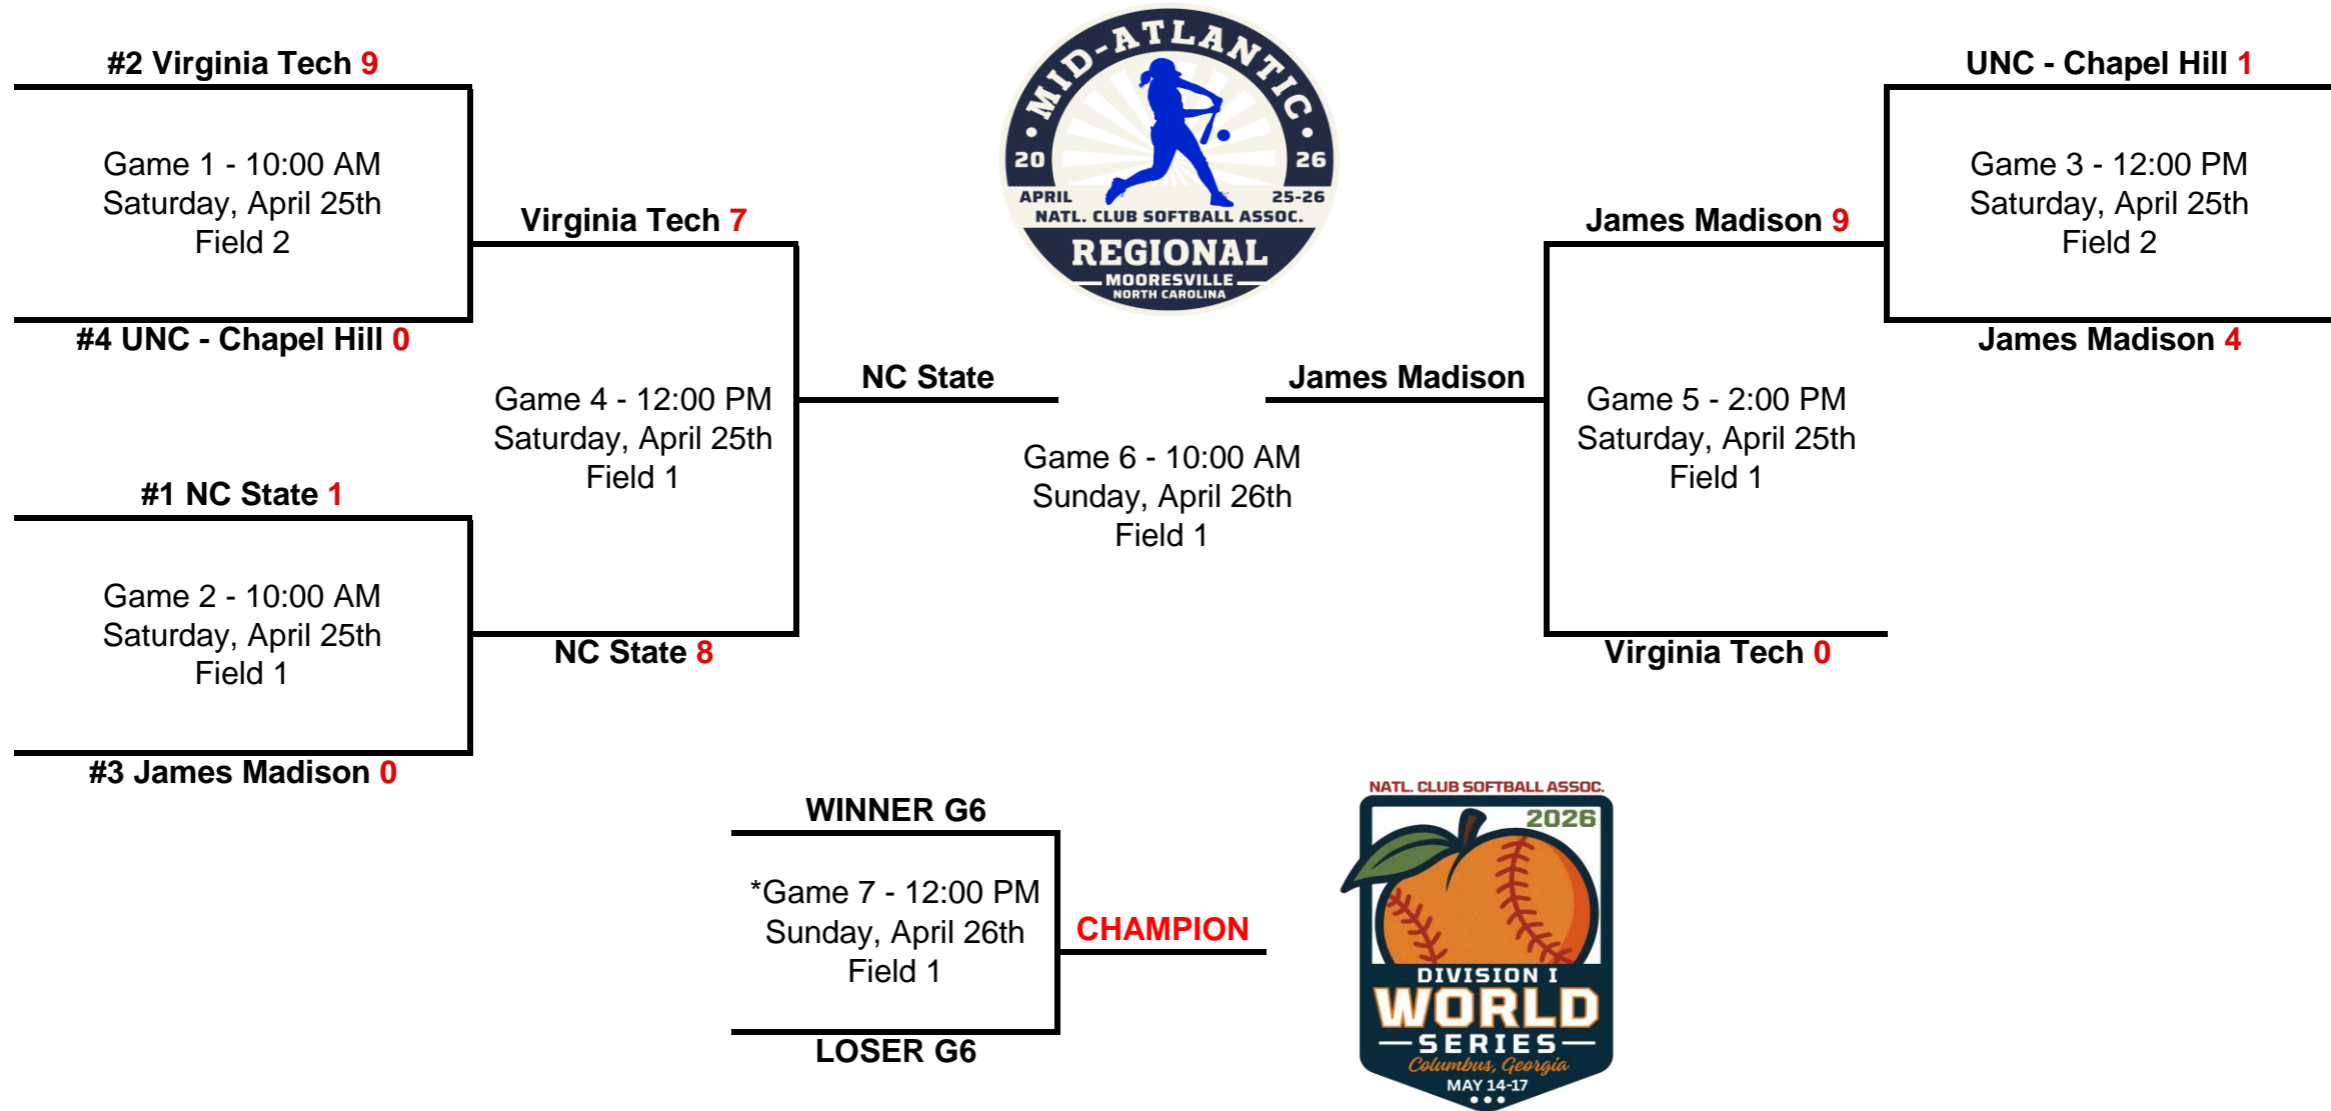

2026 Mid-Atlantic Regional Tournament Bracket

North Main Park - Mooresville, NC

*If Necessary
Higher seed is home team, unless lower seed has higher tournament winning percentage.
Opening round cannot matchup teams from the same conference