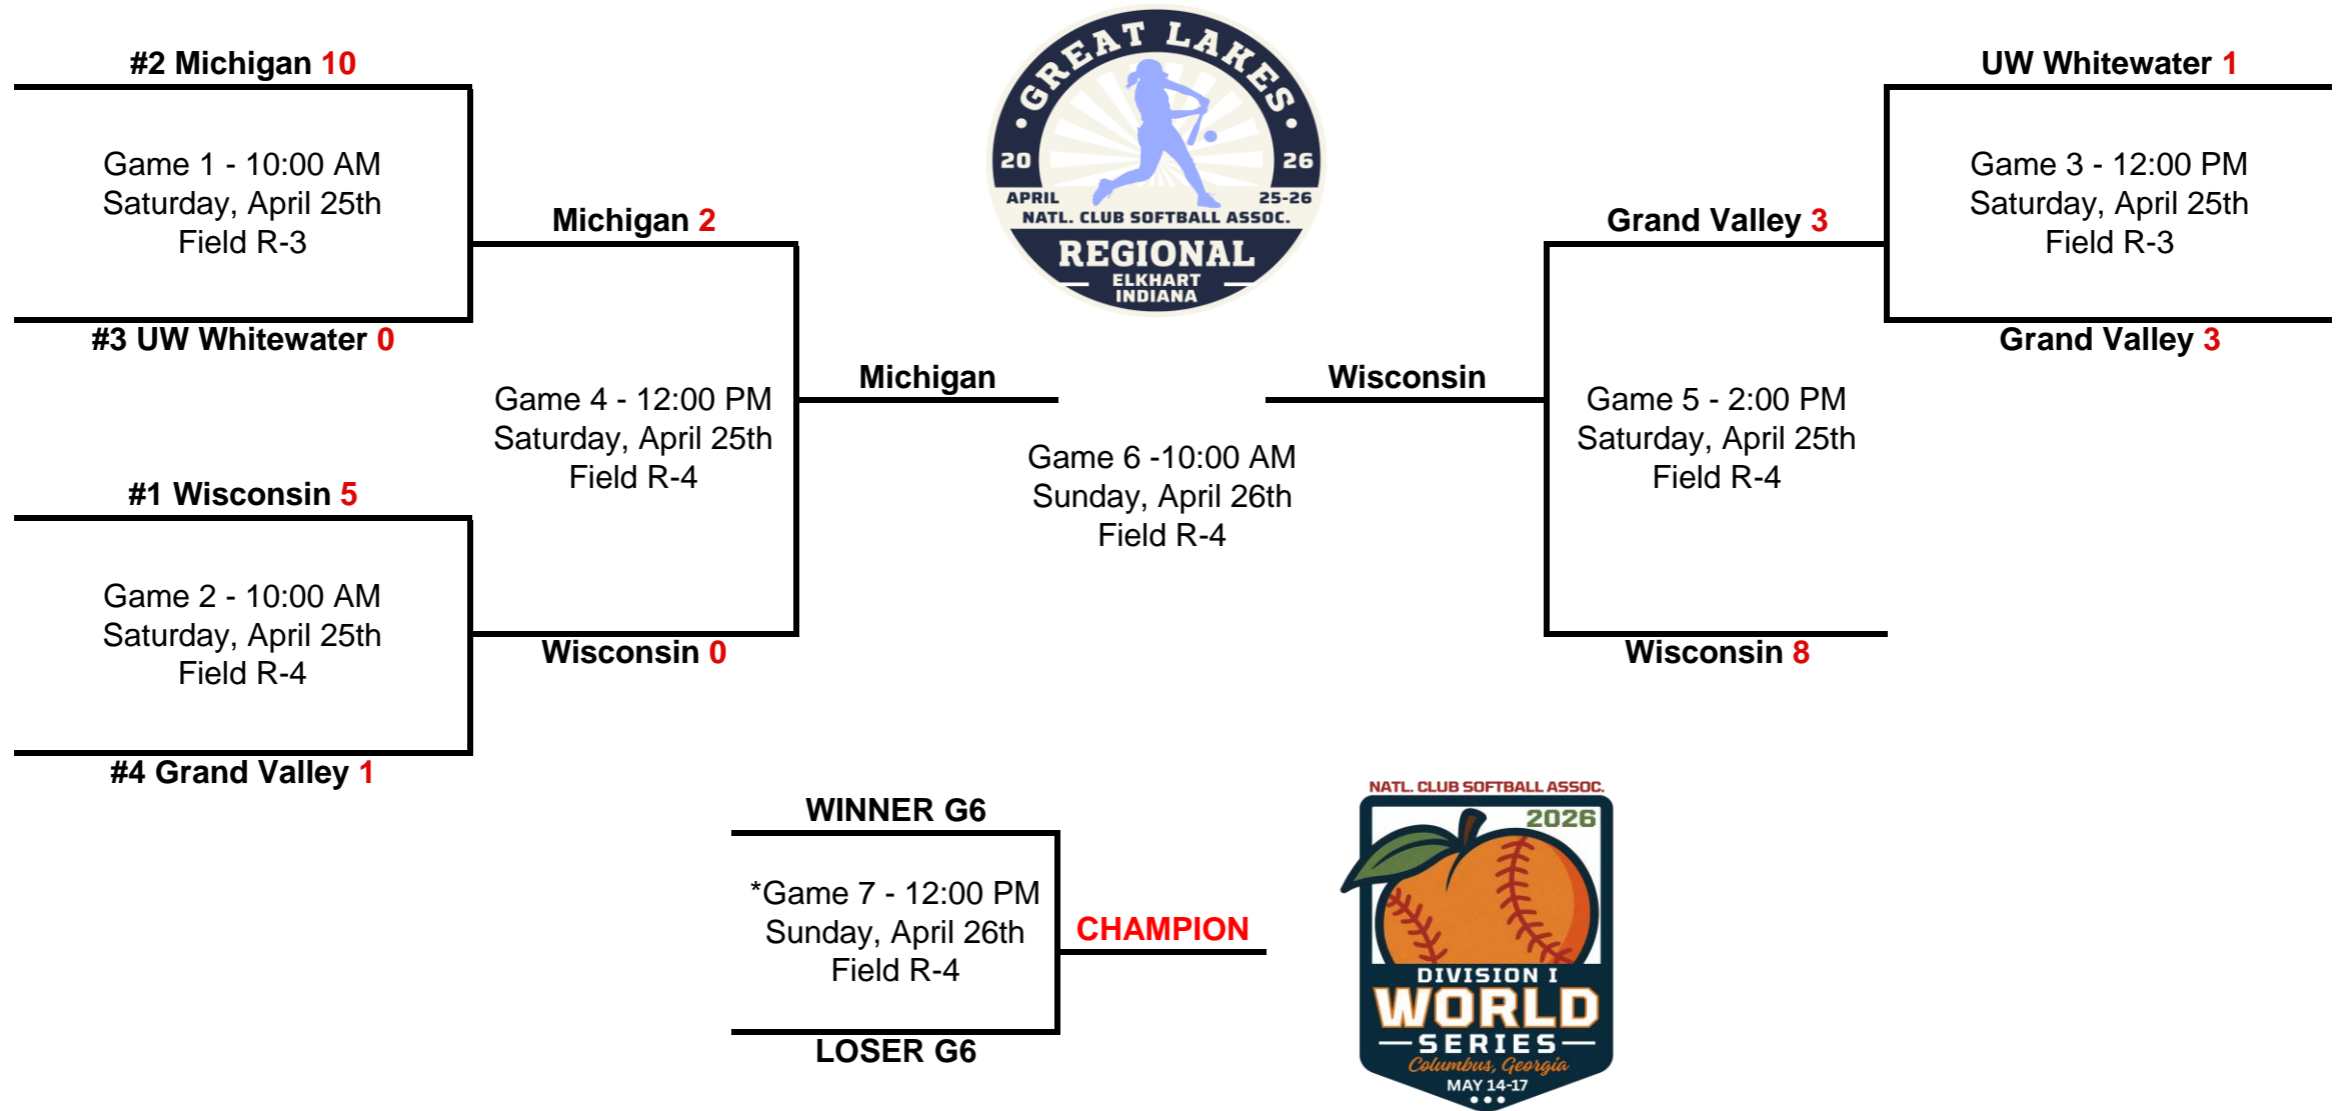

2026 Great Lakes Regional Tournament Bracket

Riverview Softball Complex - Elkhart, IN

*If Necessary

Higher seed is home team, unless lower seed has higher tournament winning percentage.
Opening round cannot matchup teams from the same conference