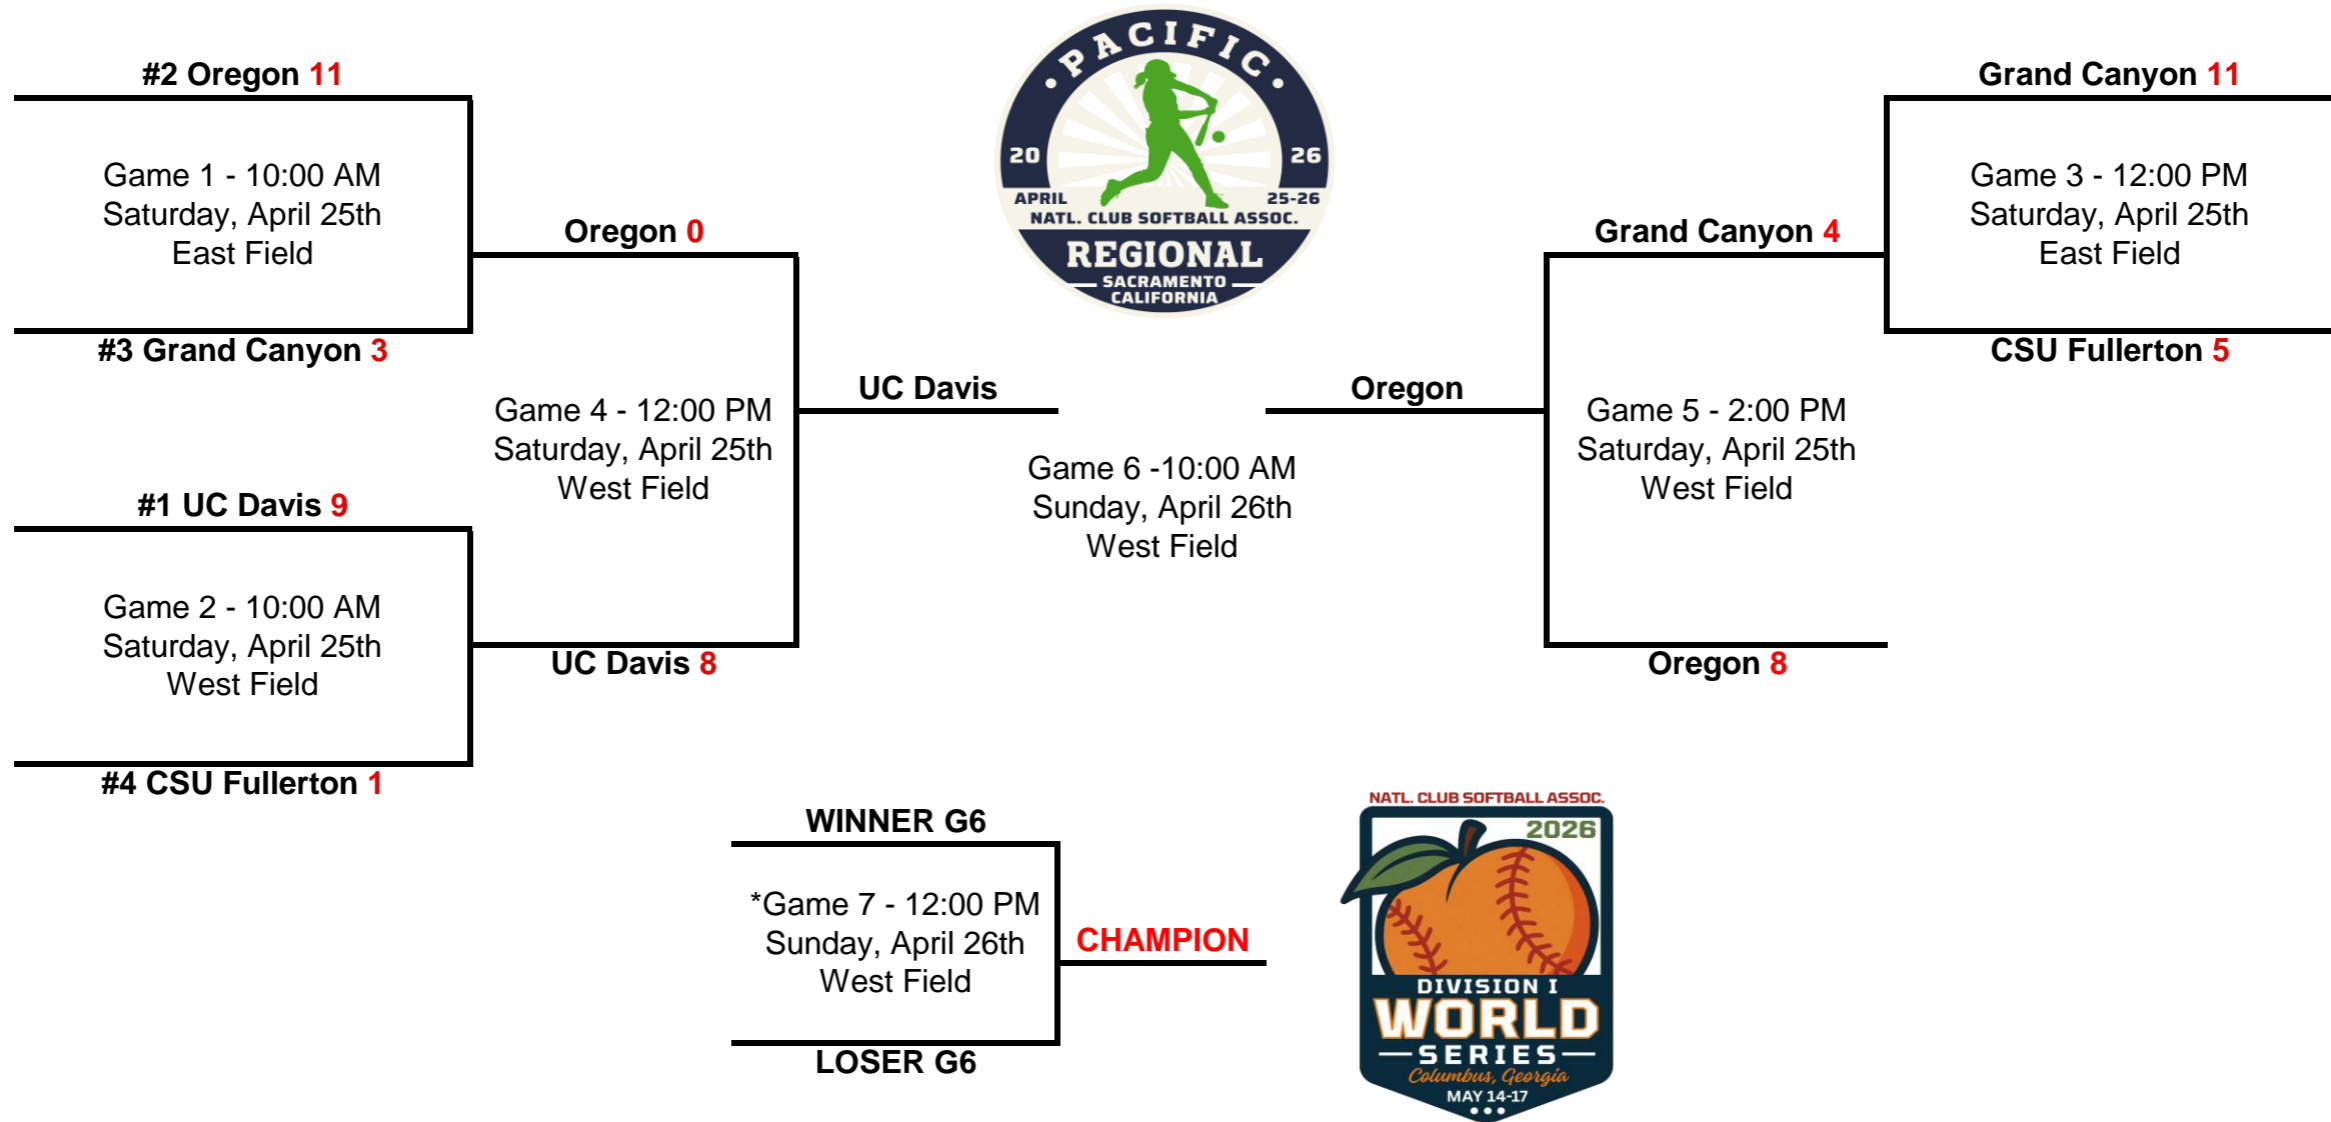

2026 Pacific Regional Tournament Bracket

Inderkum High School Softball Fields - Sacramento, CA

*If Necessary

Higher seed is home team, unless lower seed has higher tournament winning percentage.
Opening round cannot matchup teams from the same conference