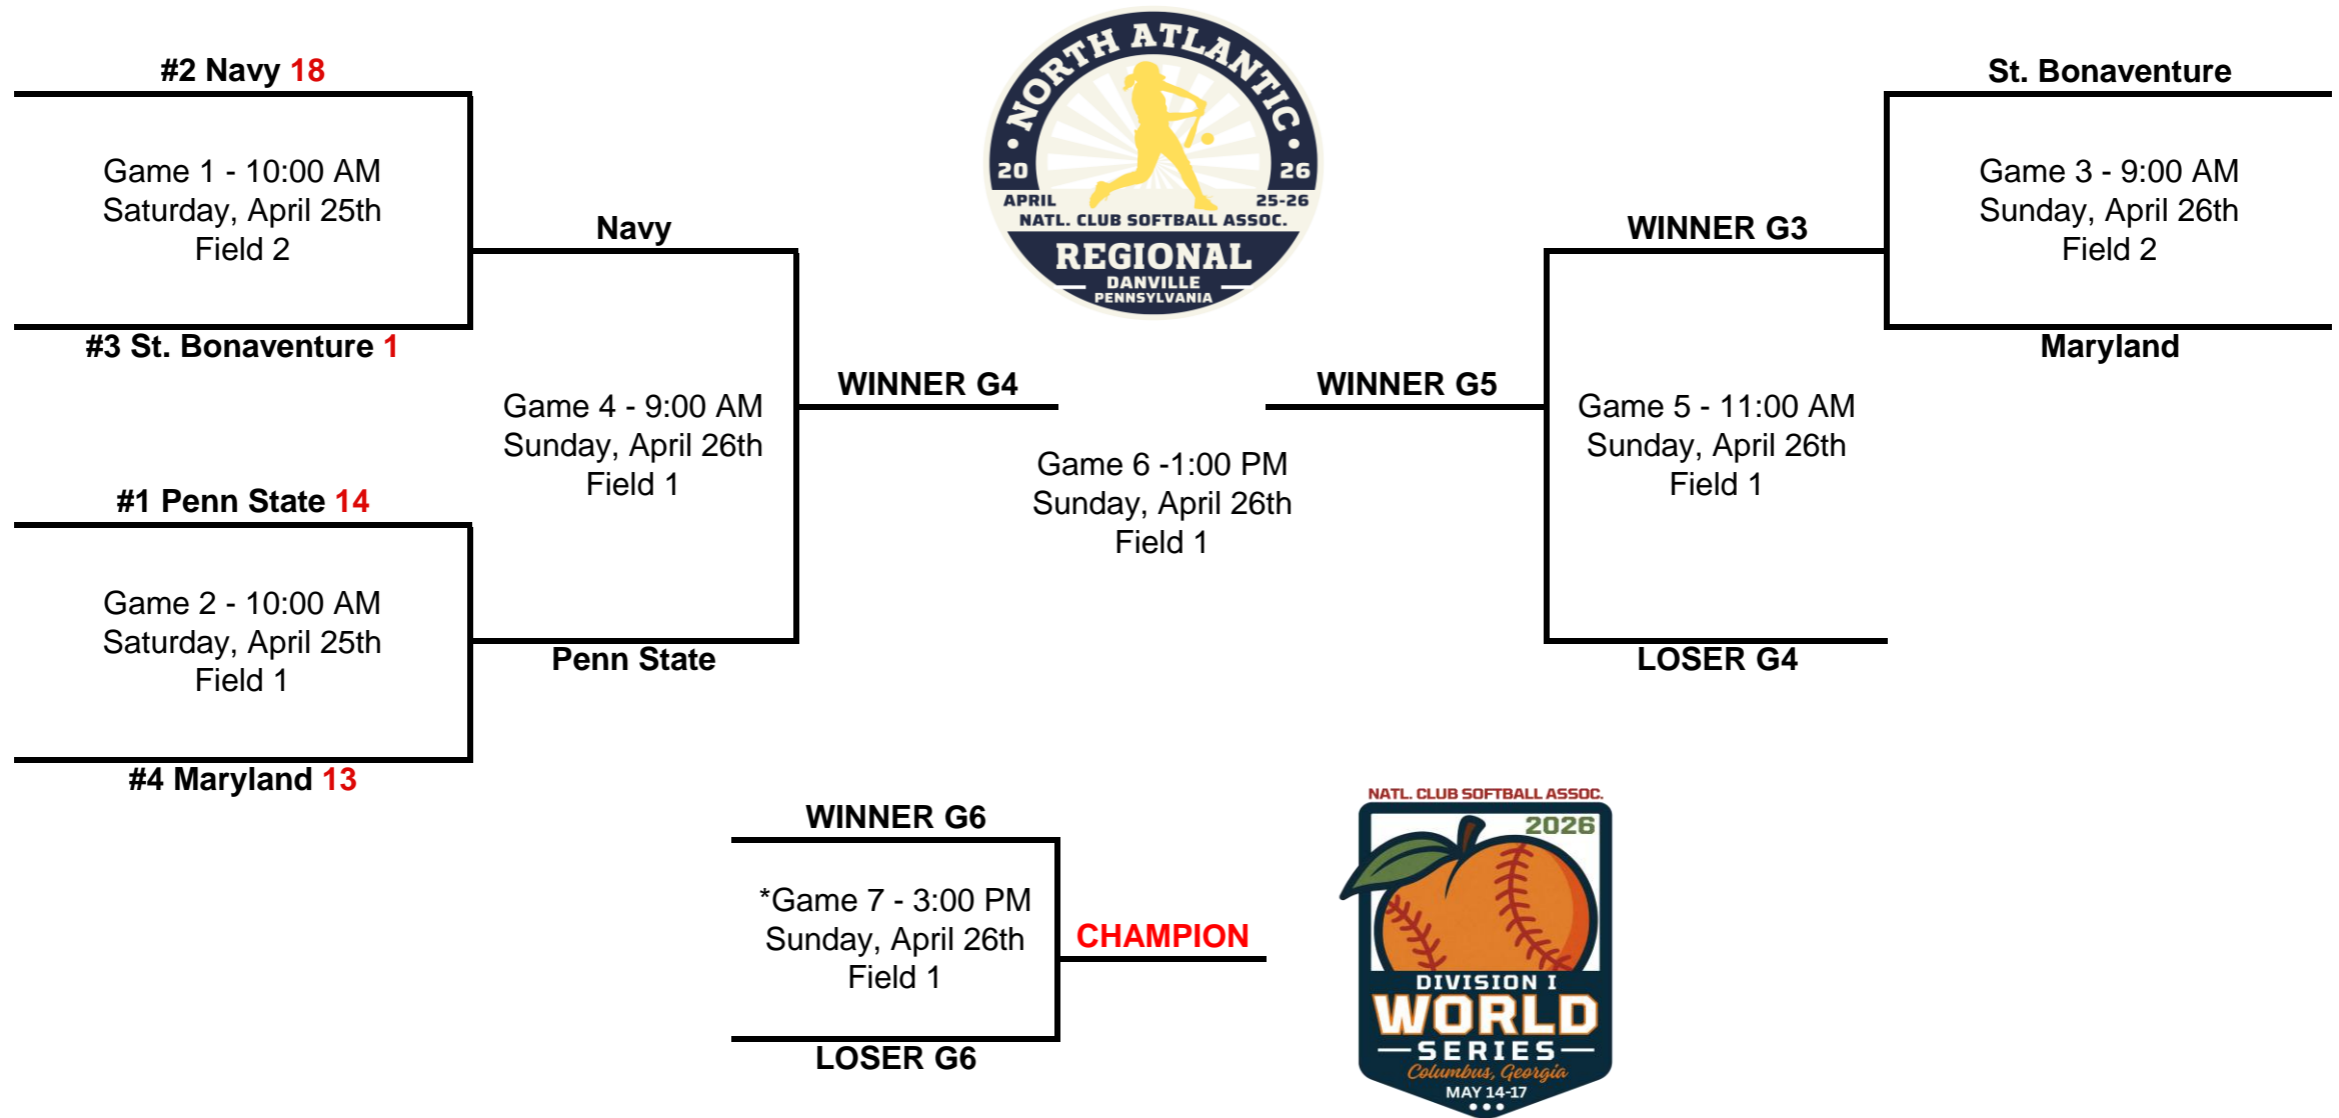

2026 North Atlantic Regional Tournament Bracket

Echo Field Complex - Danville, PA

*If Necessary
Higher seed is home team, unless lower seed has higher tournament winning percentage.
Opening round cannot matchup teams from the same conference