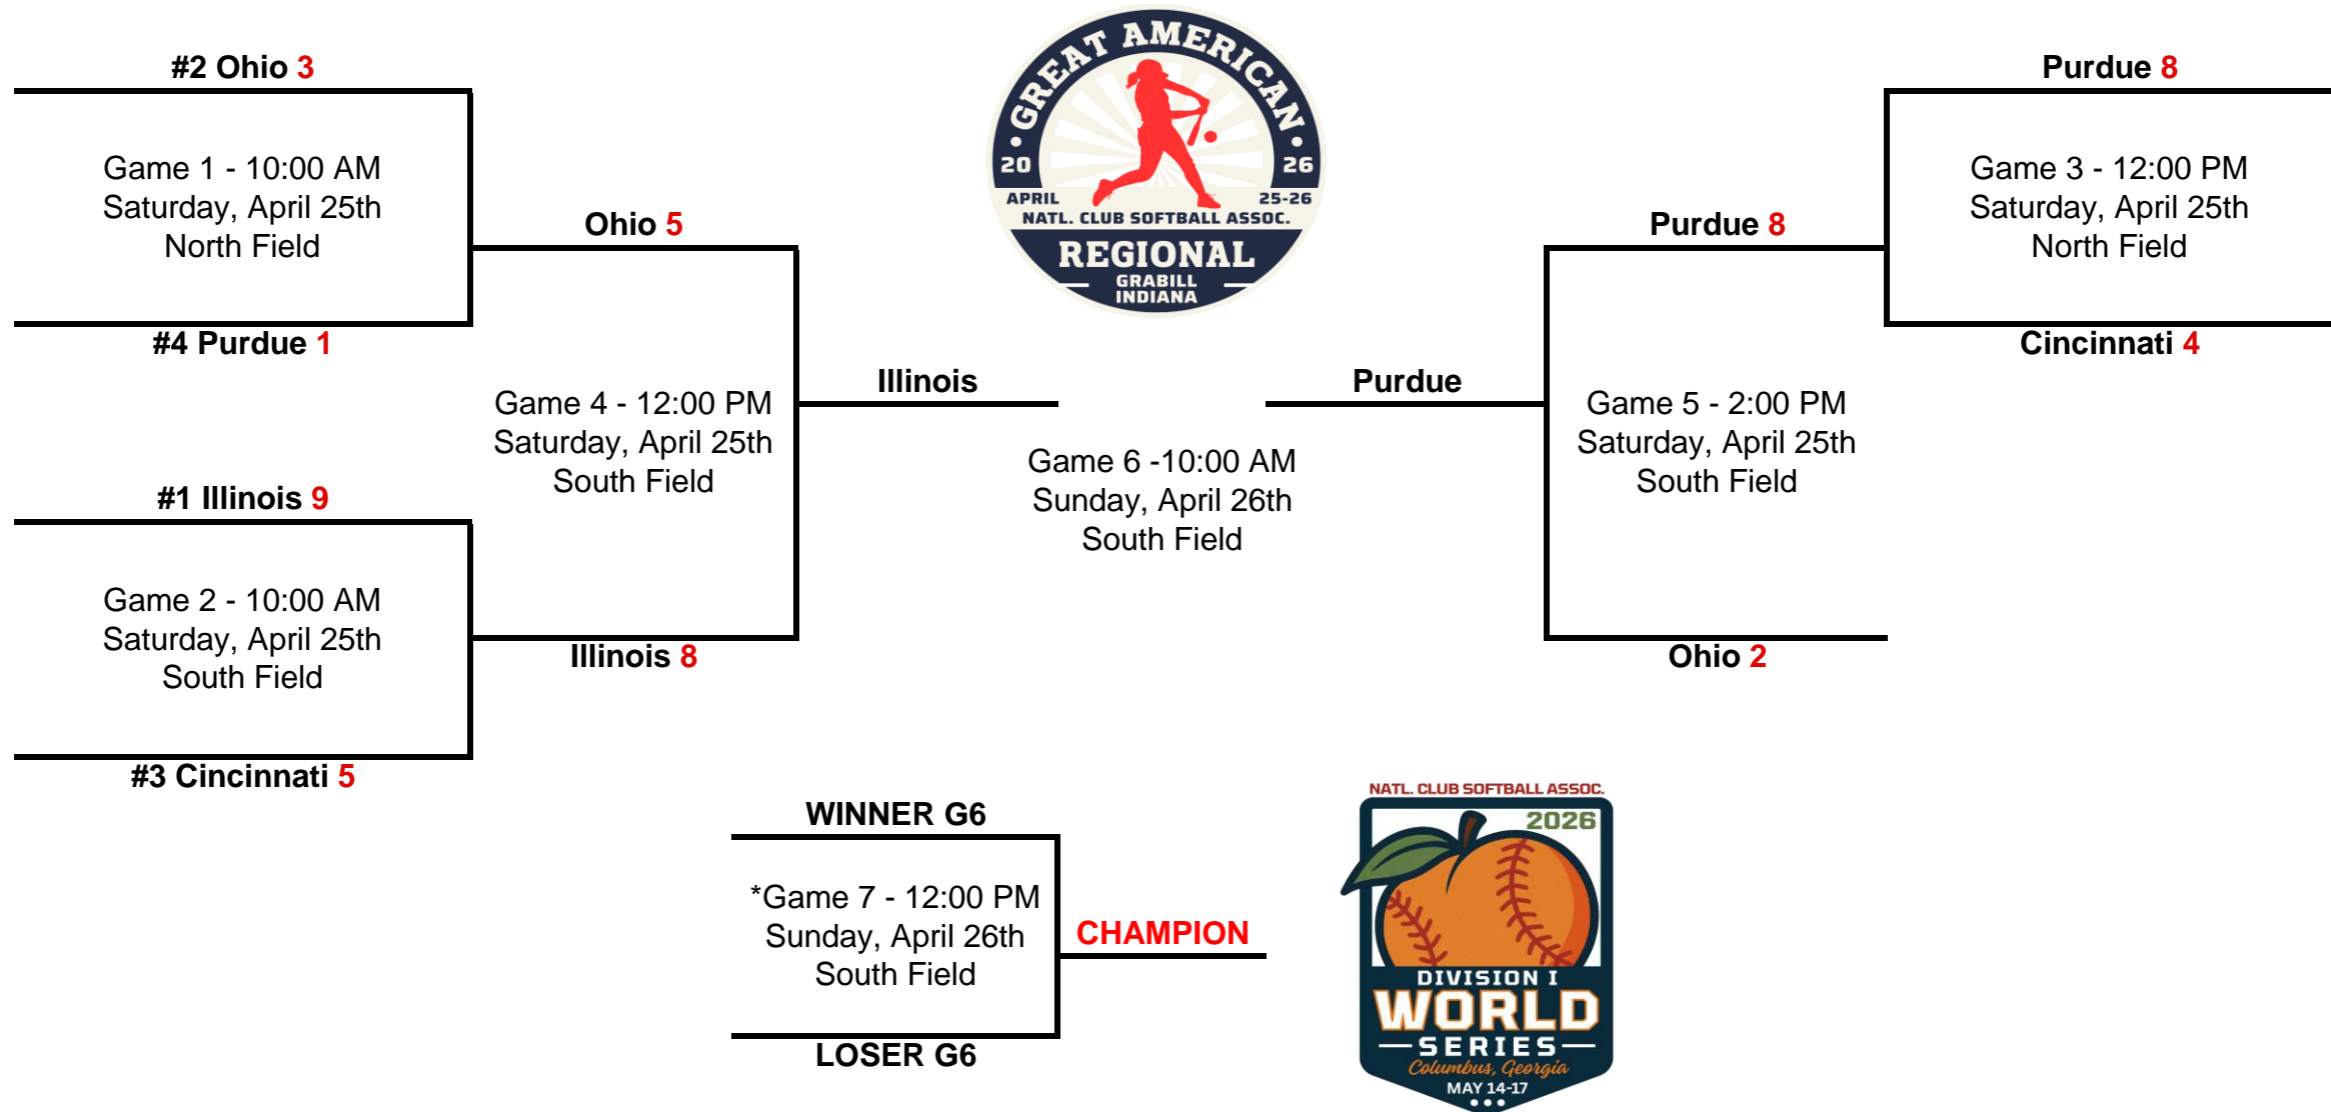

# 2026 Great American Regional Tournament Bracket

## Leo-Grabill Sports Complex - Grabill, IN

**\*If Necessary**  
Higher seed is home team, unless lower seed has higher tournament winning percentage.  
Opening round cannot matchup teams from the same conference

# 2026 Great Lakes Regional Tournament Bracket

# 2026 South Atlantic Regional Tournament Bracket