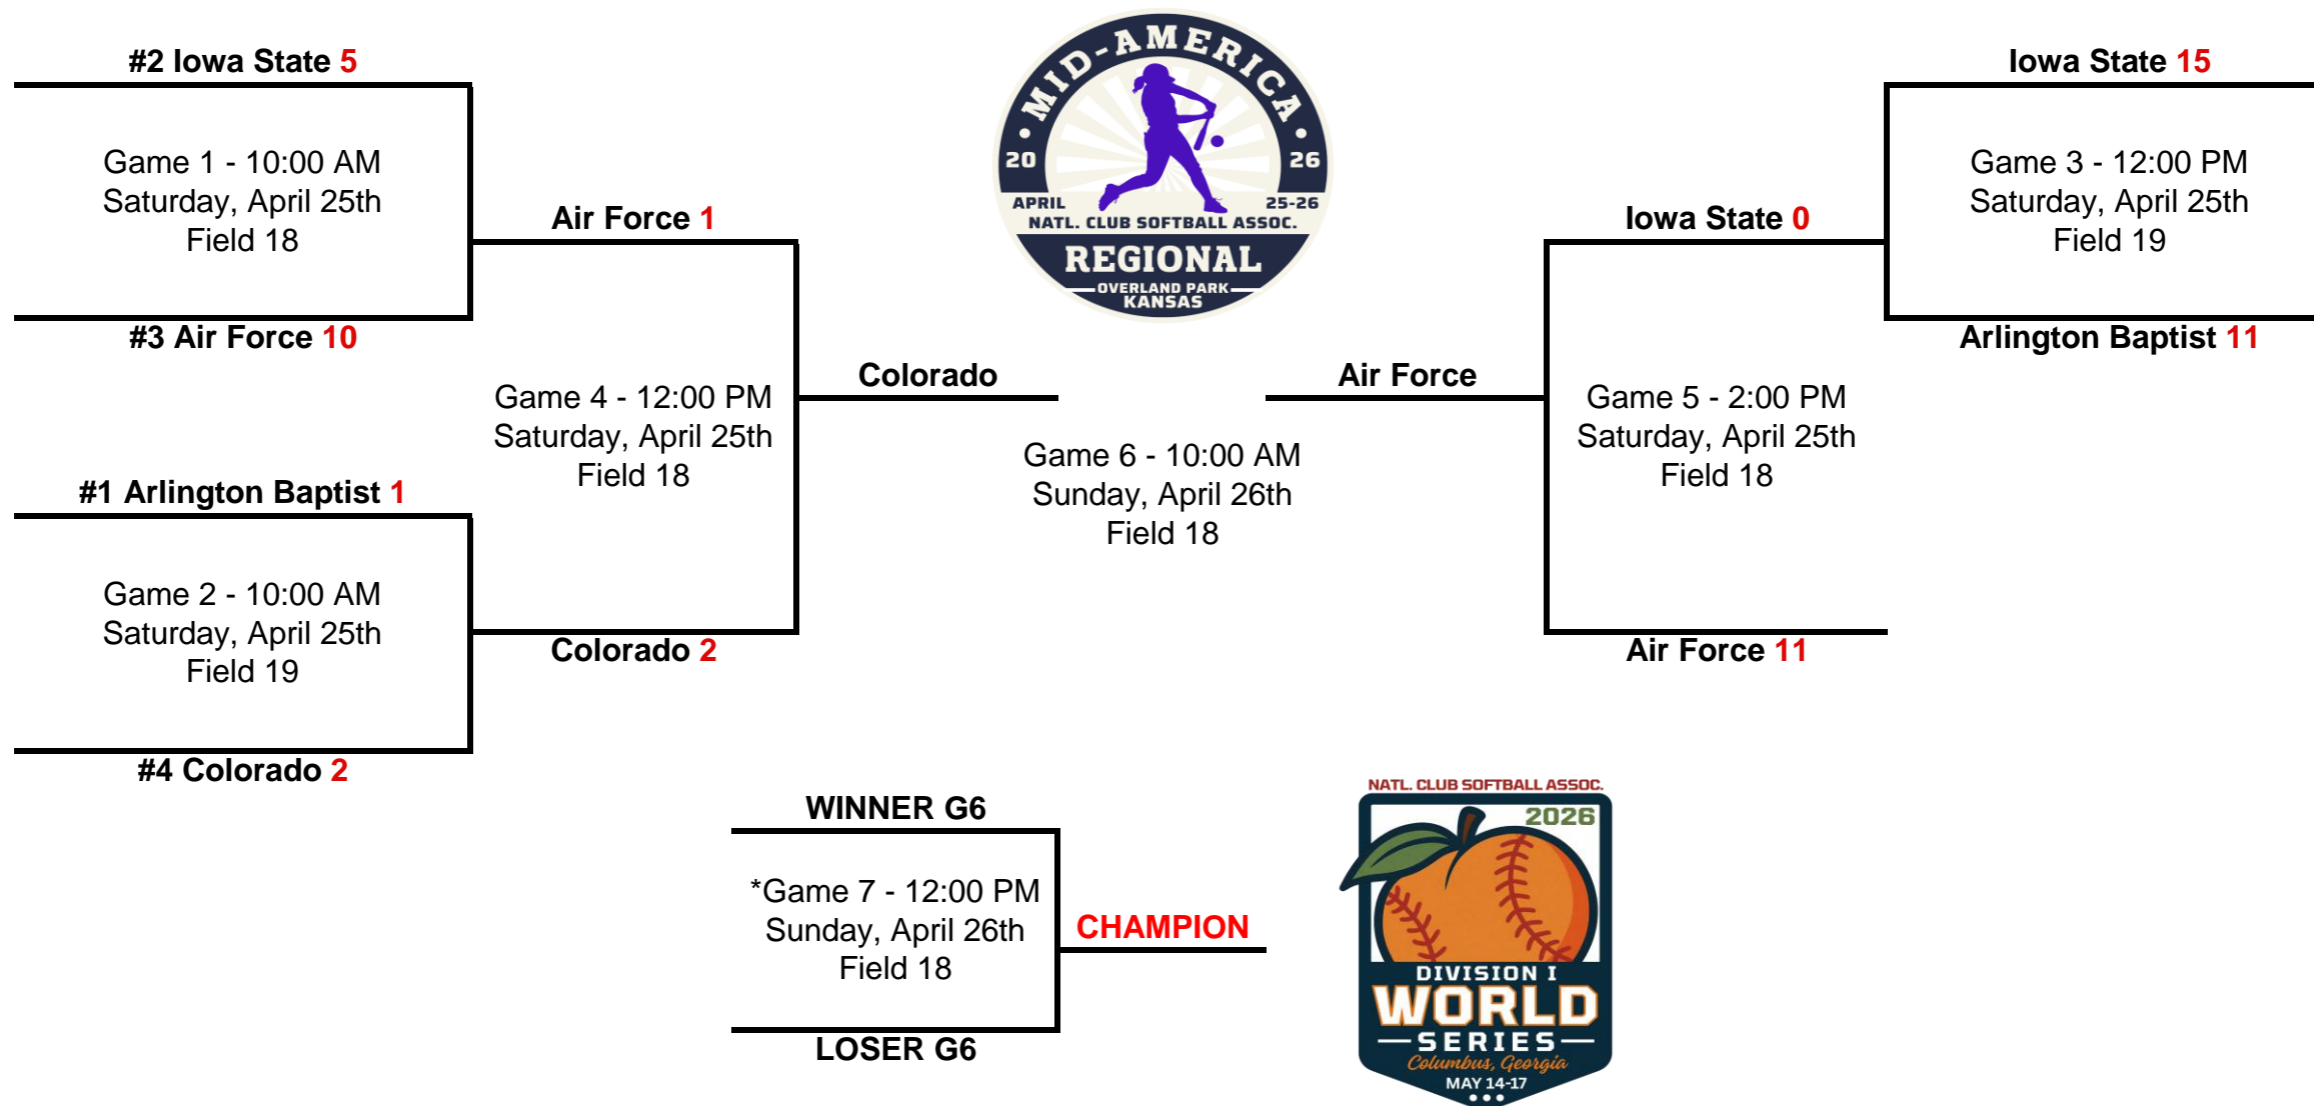

2026 Mid-America Regional Tournament Bracket

Blue Valley Recreation Complex - Overland Park, KS

*If Necessary
Higher seed is home team, unless lower seed has higher tournament winning percentage.
Opening round cannot matchup teams from the same conference