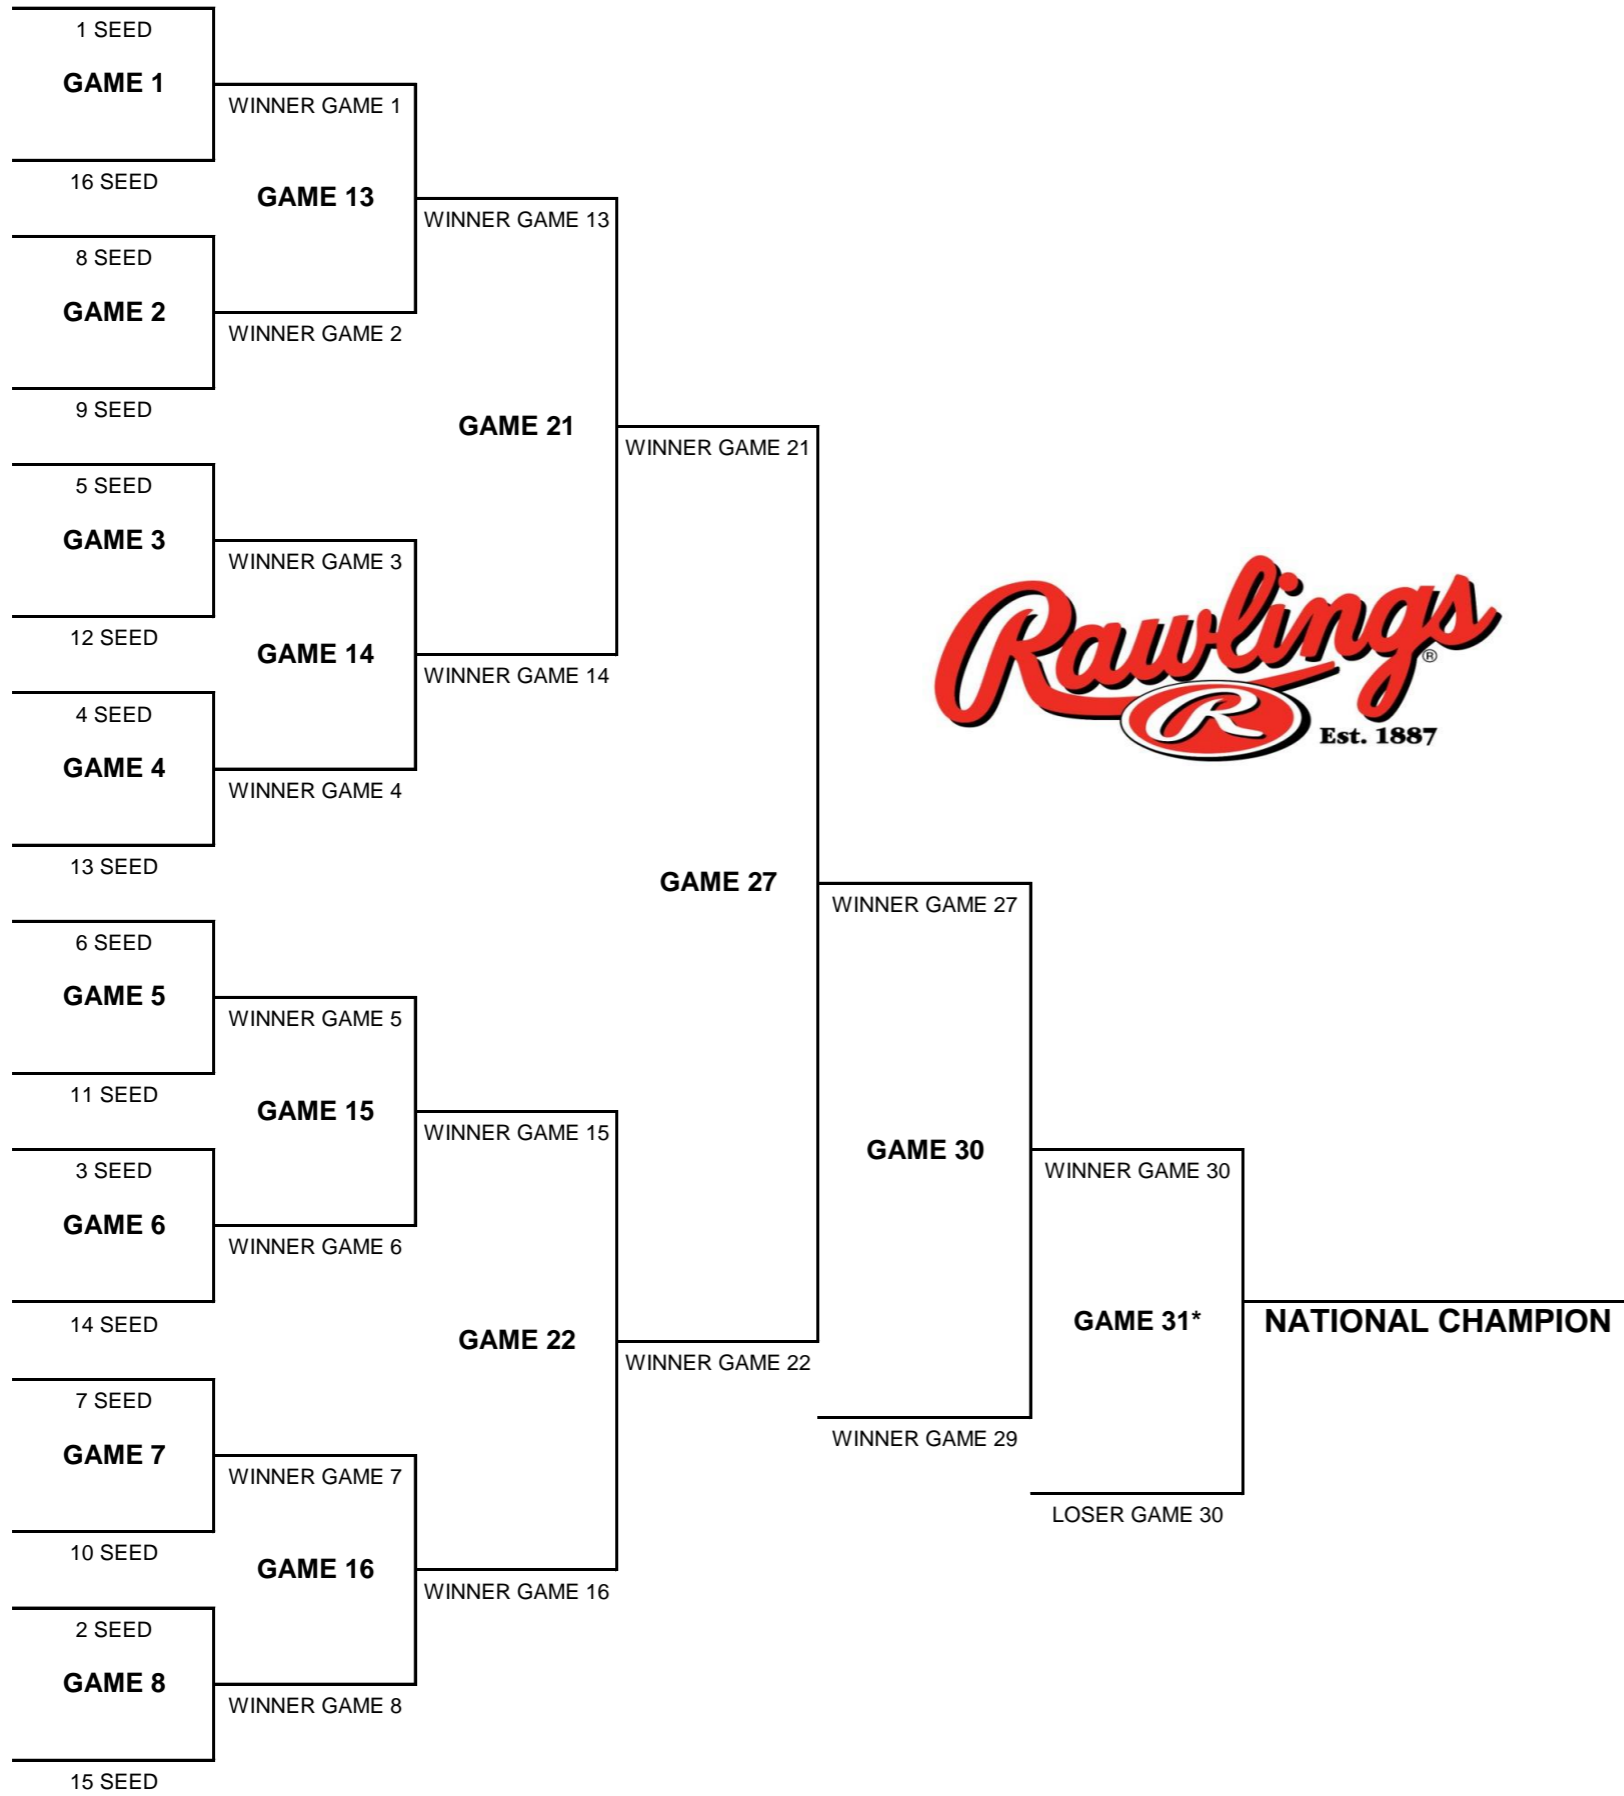

2024 NCSA WORLD SERIES WINNERS BRACKET