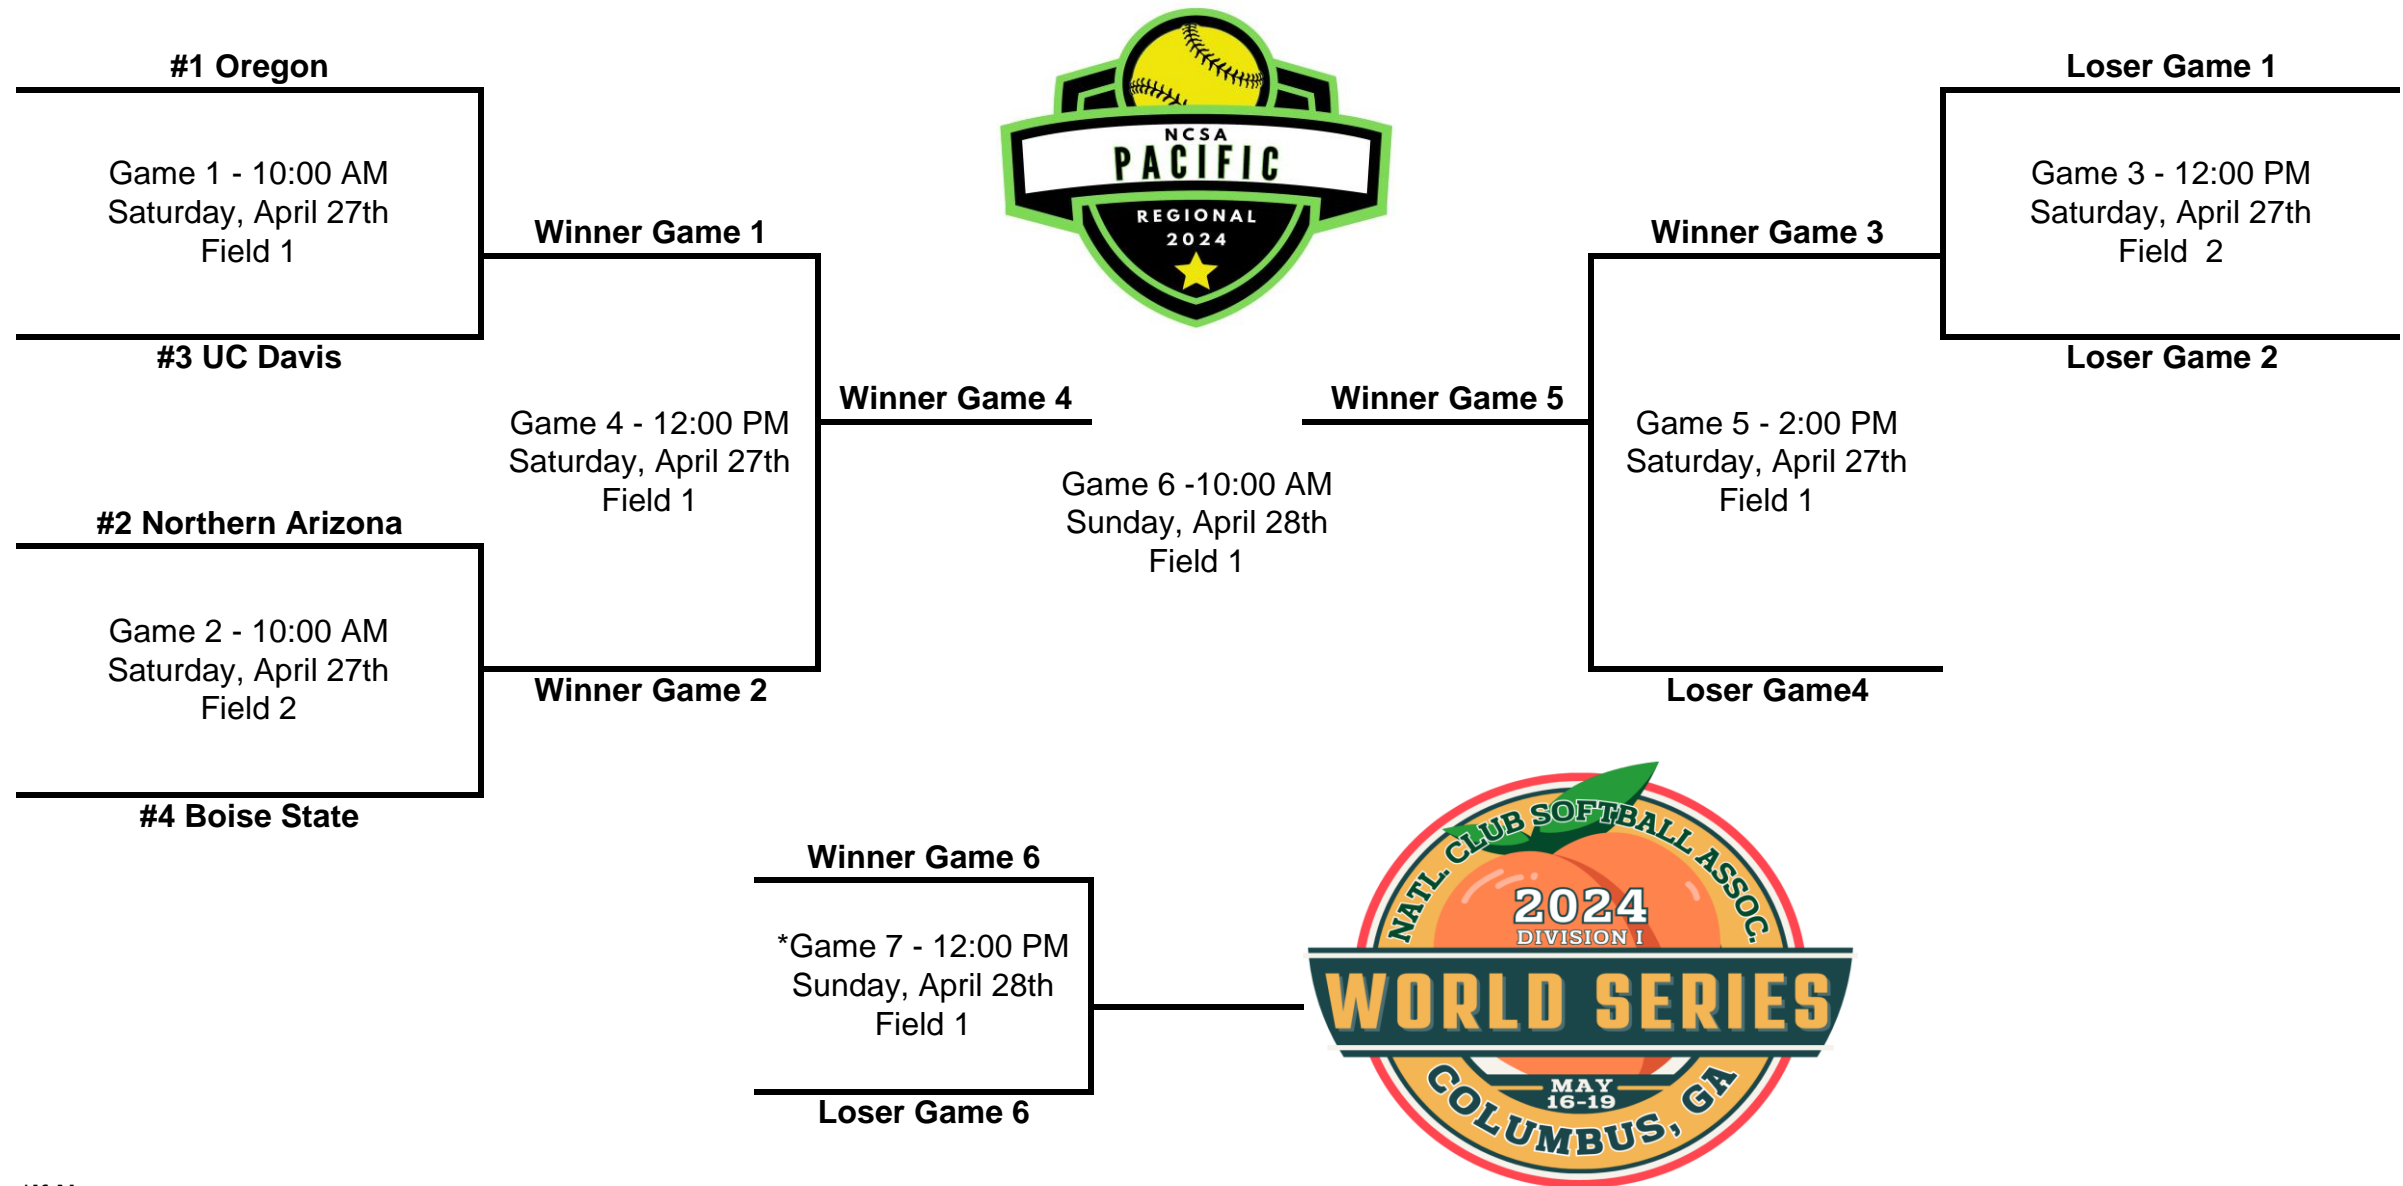

2024 Pacific Regional Tournament Bracket

Blackburn Talley Park - Yuba City, CA

*If Necessary
Higher seed is home team, unless lower seed has higher tournament winning percentage.
Opening round cannot matchup teams from the same conference