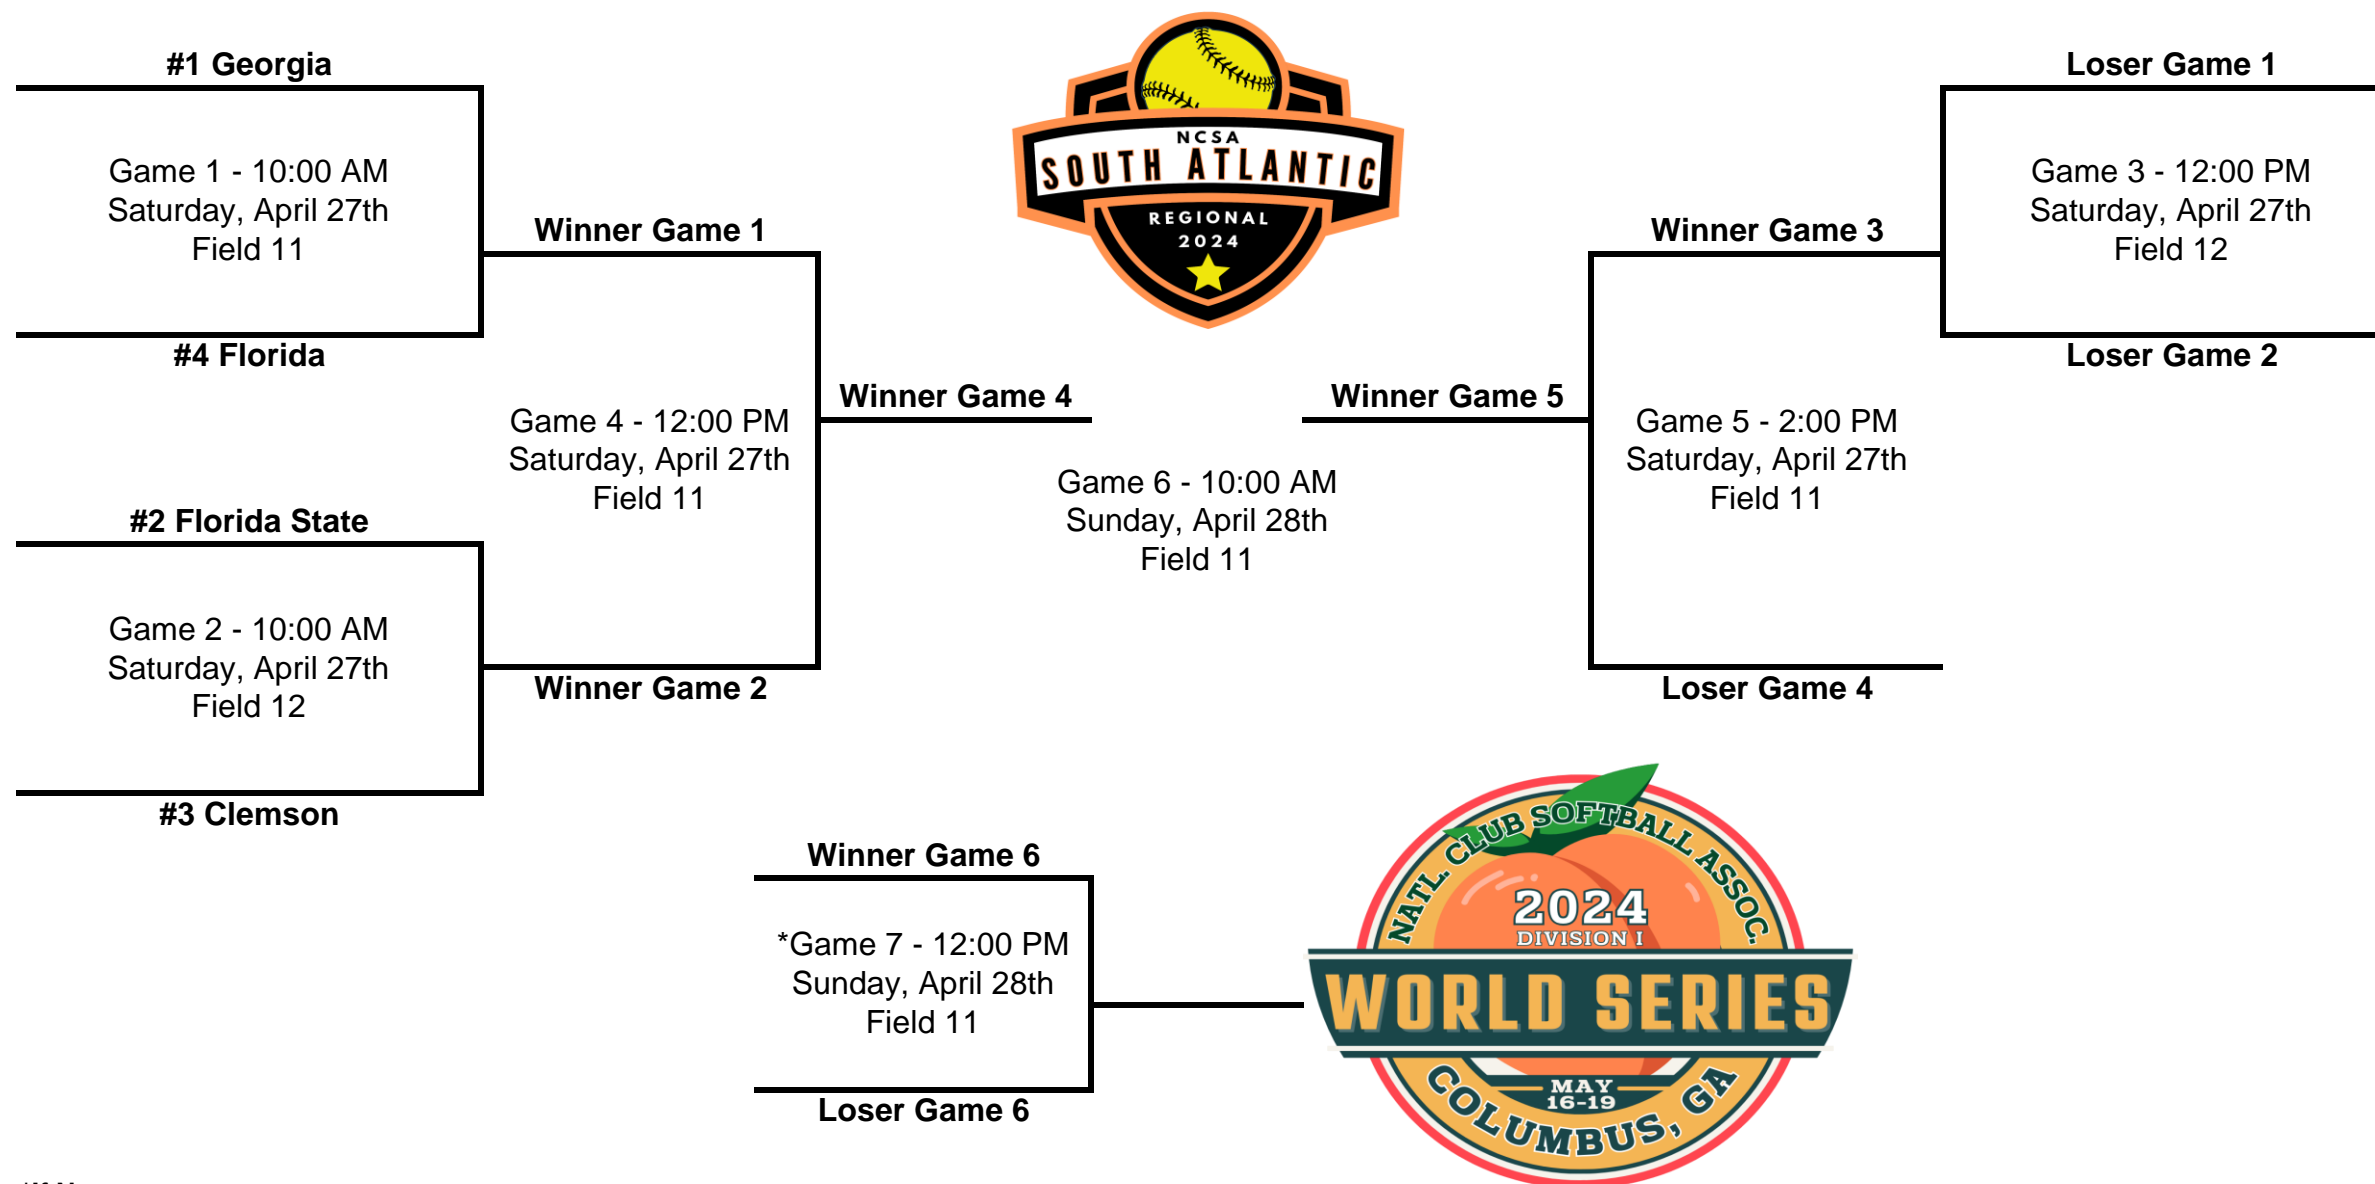

2024 South Atlantic Regional Tournament Bracket

Freedom Park - Valdosta, GA

*If Necessary
Higher seed is home team, unless lower seed has higher tournament winning percentage.
Opening round cannot matchup teams from the same conference