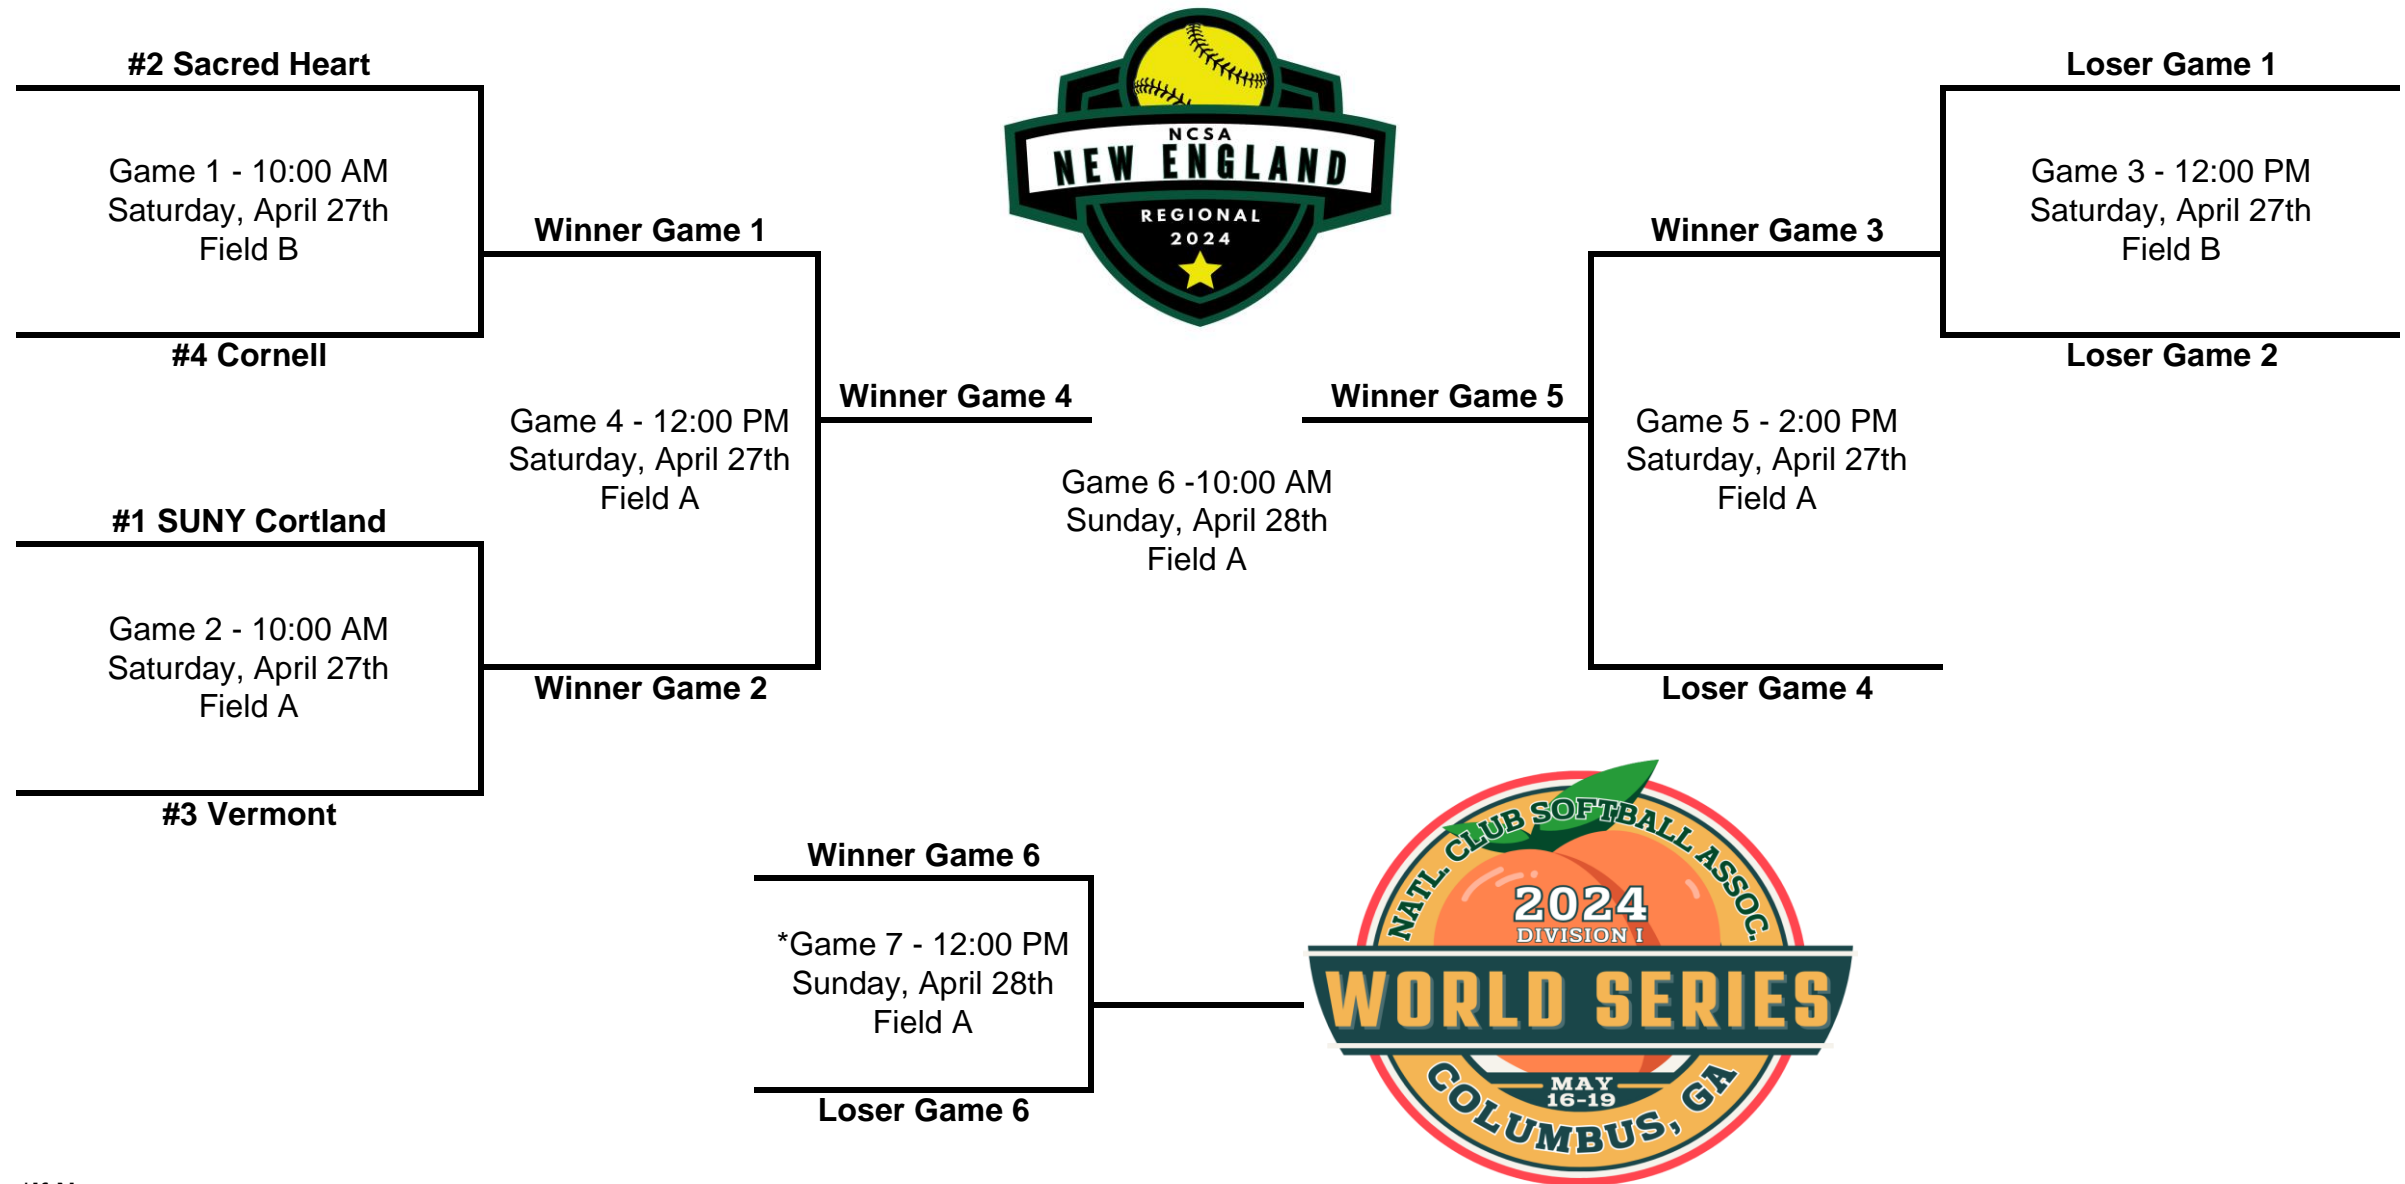

2024 New England Regional Tournament Bracket

Harry J. Betar Jr. Recreational Park - Glens Falls, NY.

*If Necessary
Higher seed is home team, unless lower seed has higher tournament winning percentage.
Opening round cannot matchup teams from the same conference