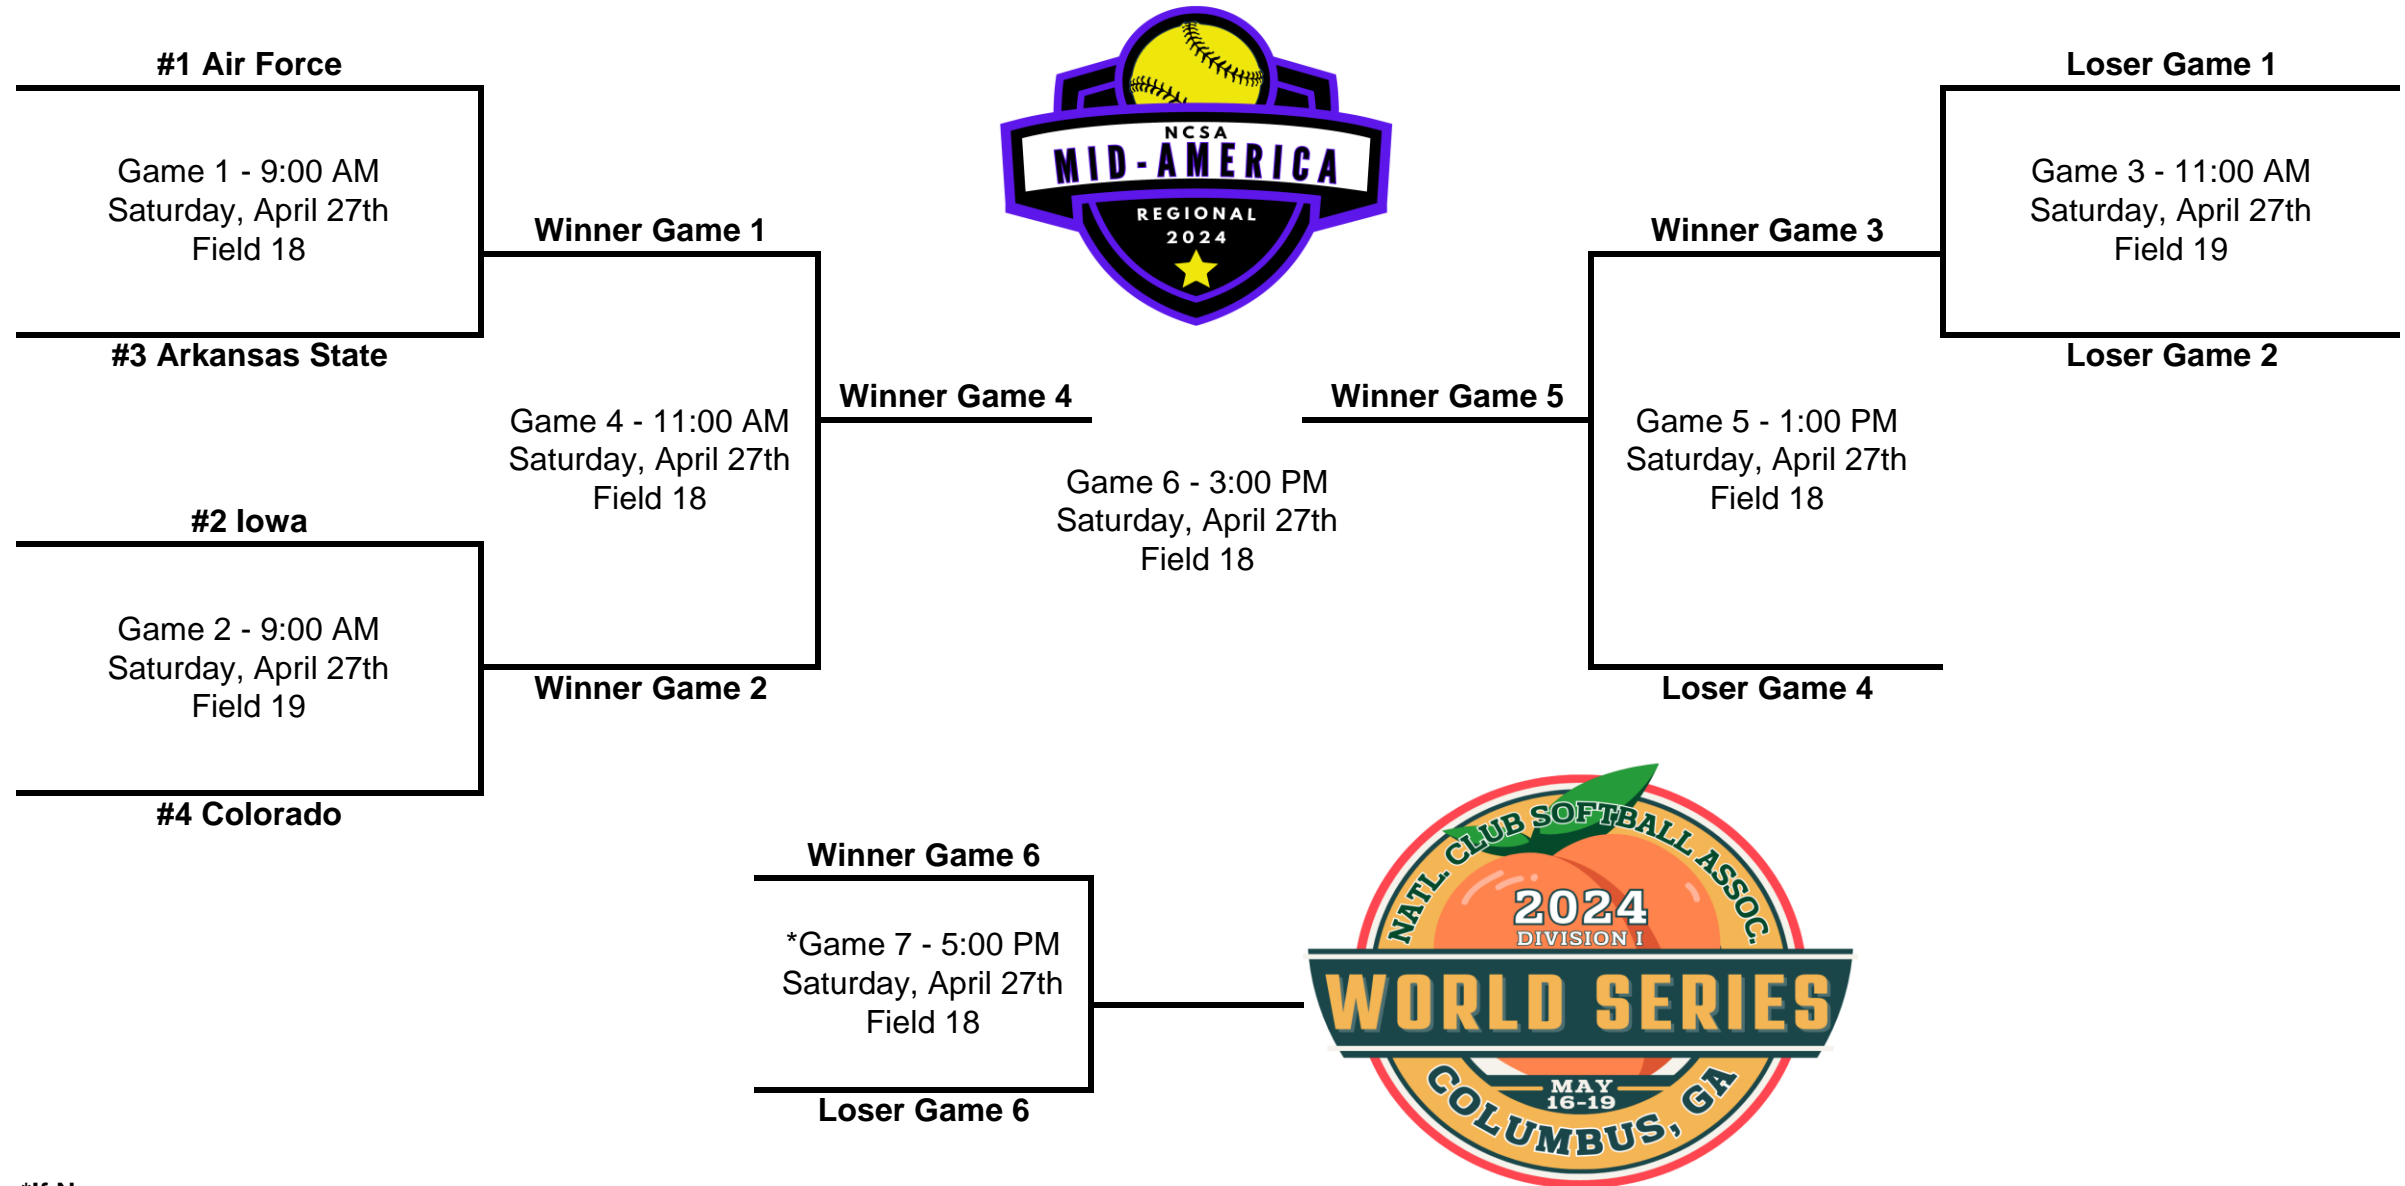

2024 Mid-America Regional Tournament Bracket

Blue Valley Recreation Complex - Overland Park, KS

*If Necessary
Higher seed is home team, unless lower seed has higher tournament winning percentage.
Opening round cannot matchup teams from the same conference