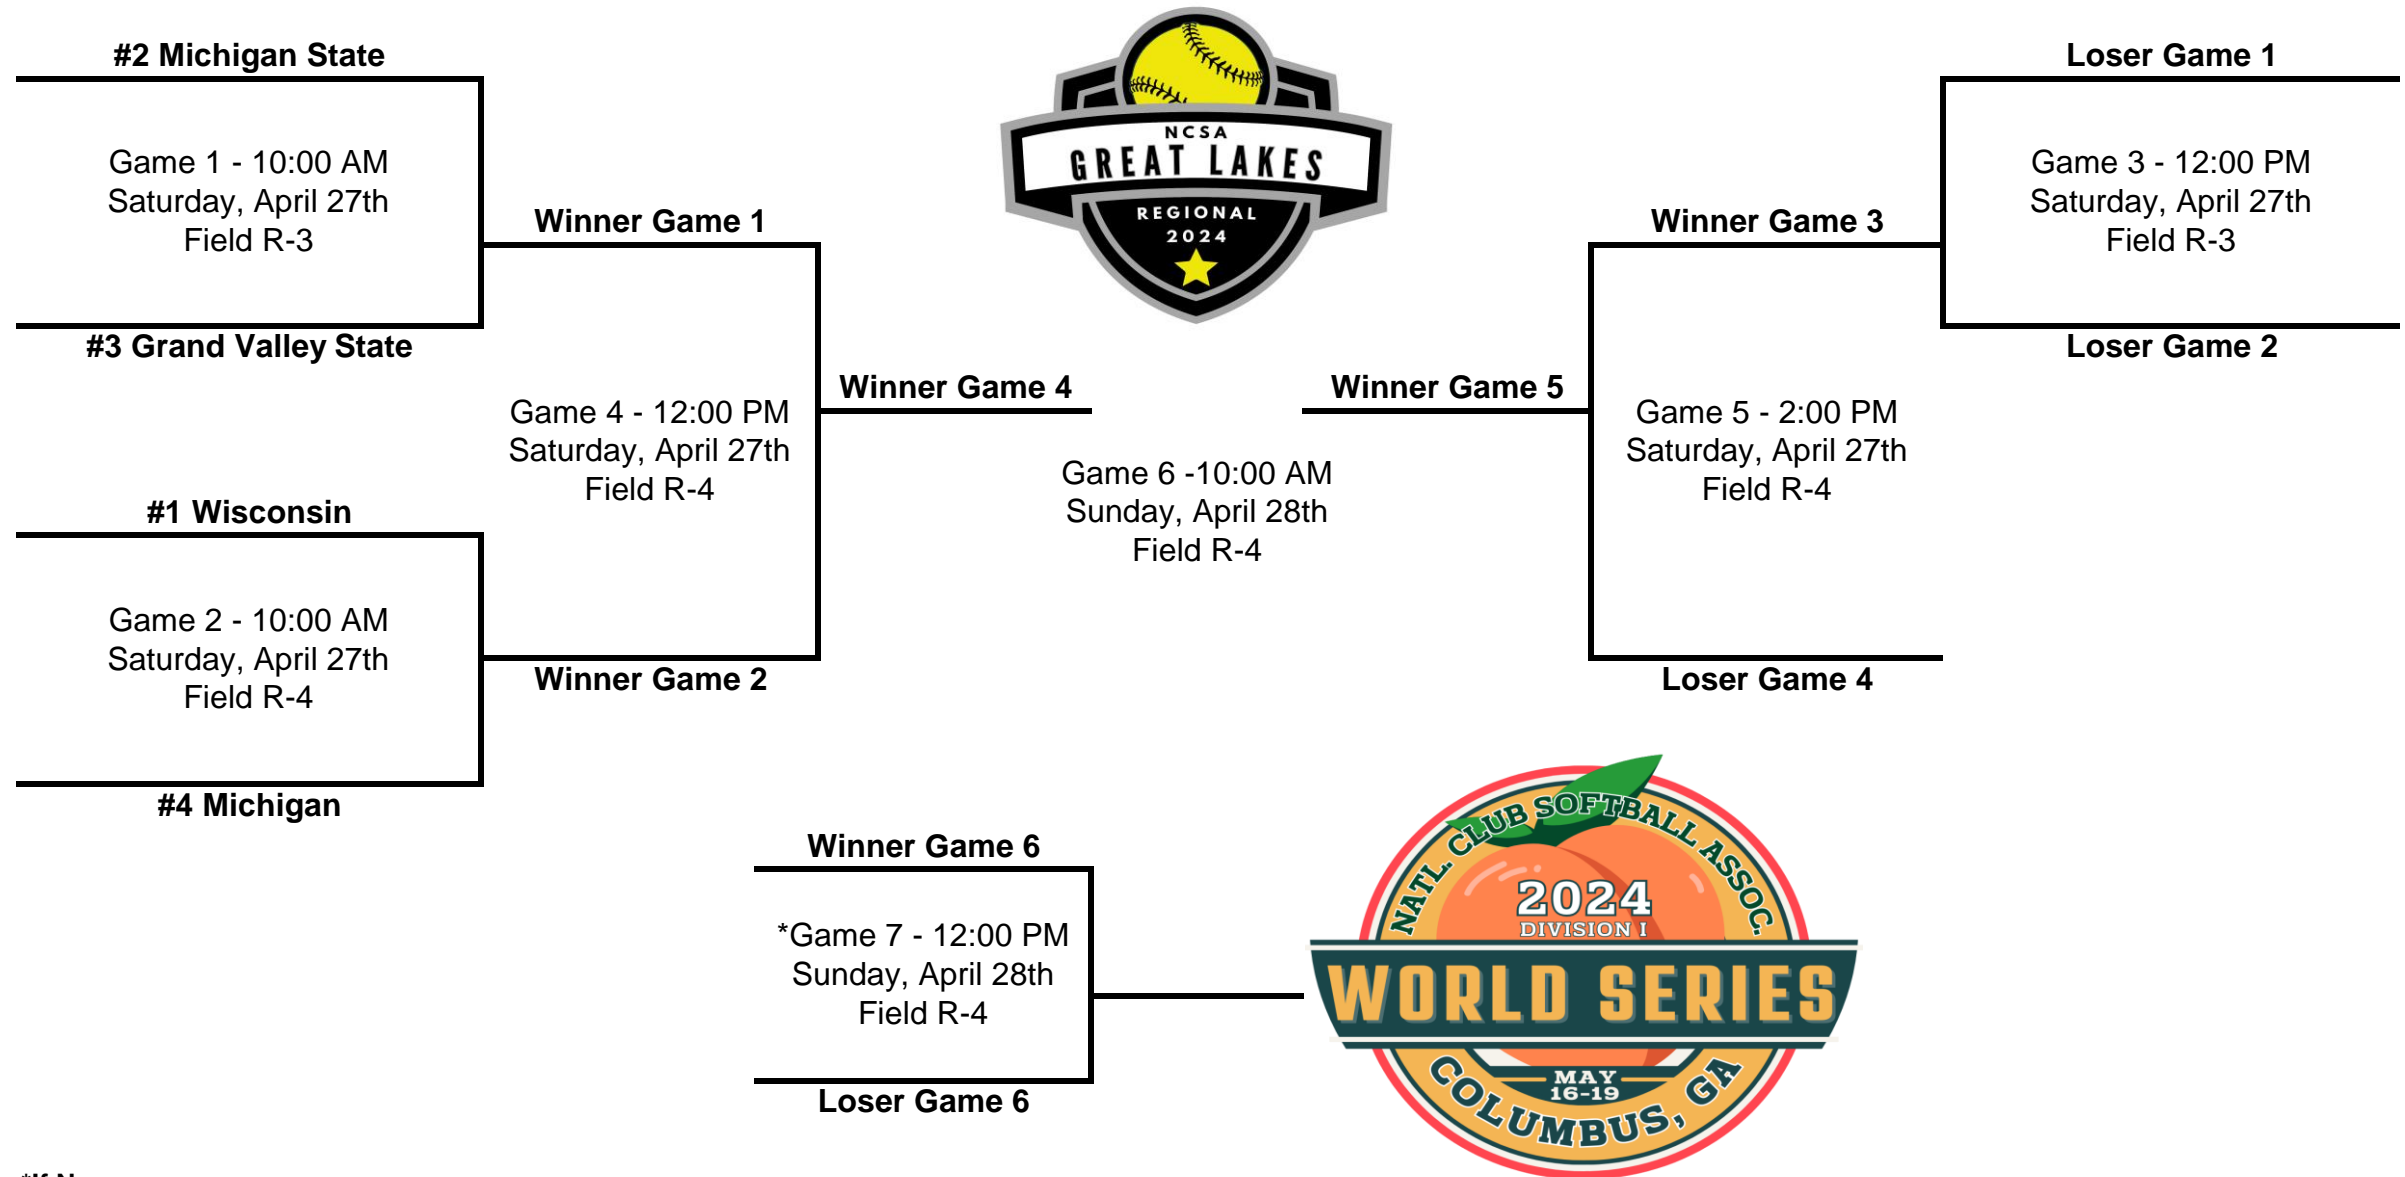

2024 Great Lakes Regional Tournament Bracket

Riverview Softball Complex - Elkhart, IN

*If Necessary
Higher seed is home team, unless lower seed has higher tournament winning percentage.
Opening round cannot matchup teams from the same conference