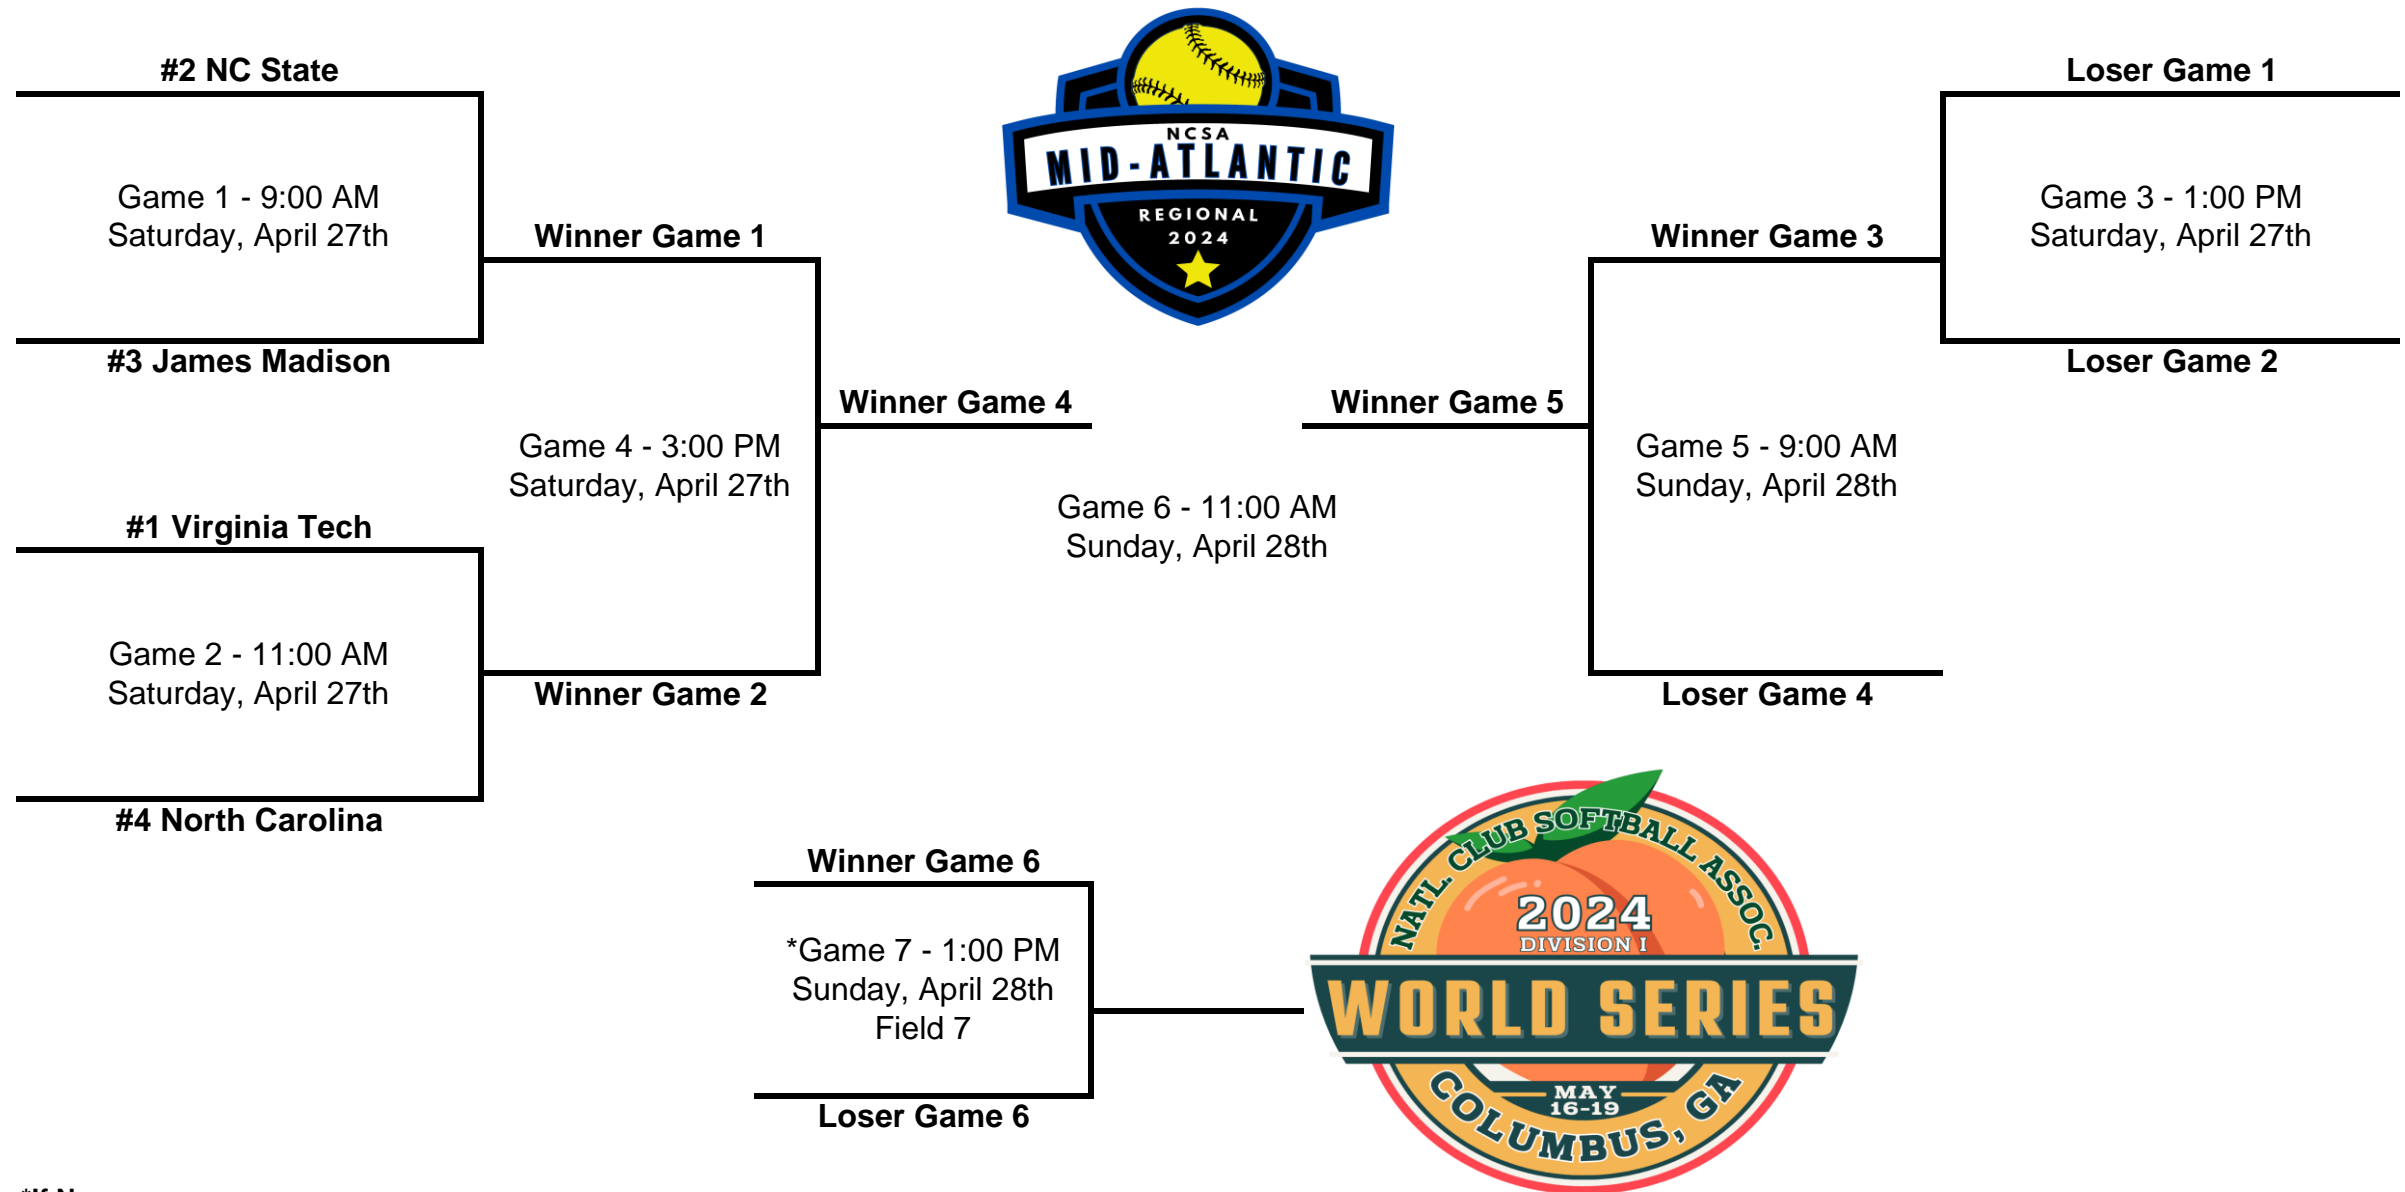

2024 Mid-Atlantic Regional Tournament Bracket

VT Club Softball Field - Blacksburg, VA

*If Necessary
Higher seed is home team, unless lower seed has higher tournament winning percentage.
Opening round cannot matchup teams from the same conference