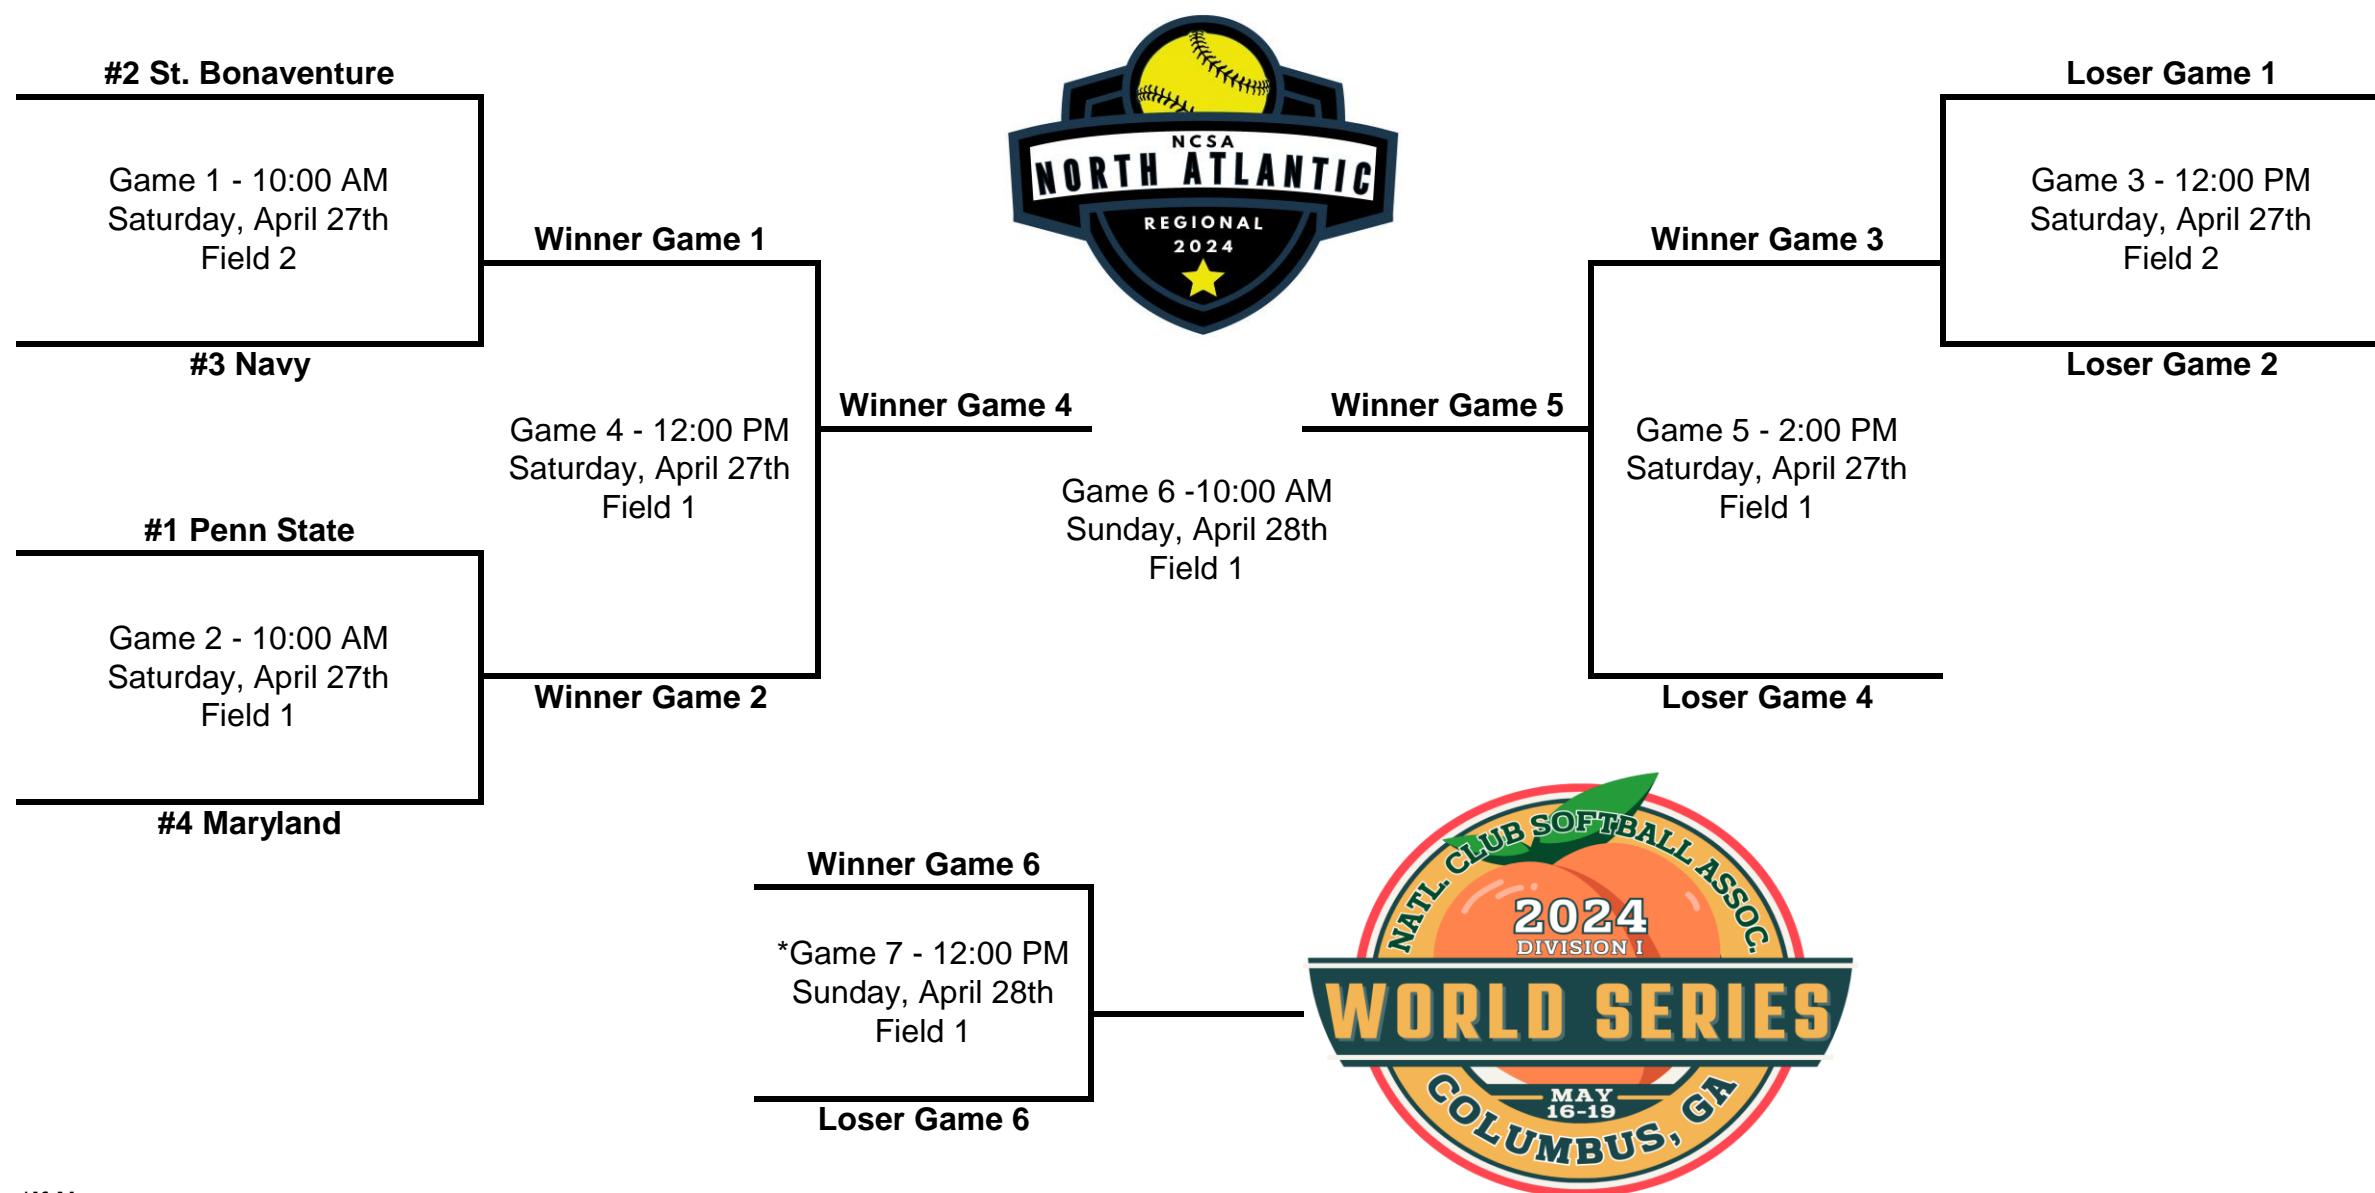

2024 North Atlantic Regional Tournament Bracket

Echo Field Complex - Danville, PA

*If Necessary
Higher seed is home team, unless lower seed has higher tournament winning percentage.
Opening round cannot matchup teams from the same conference