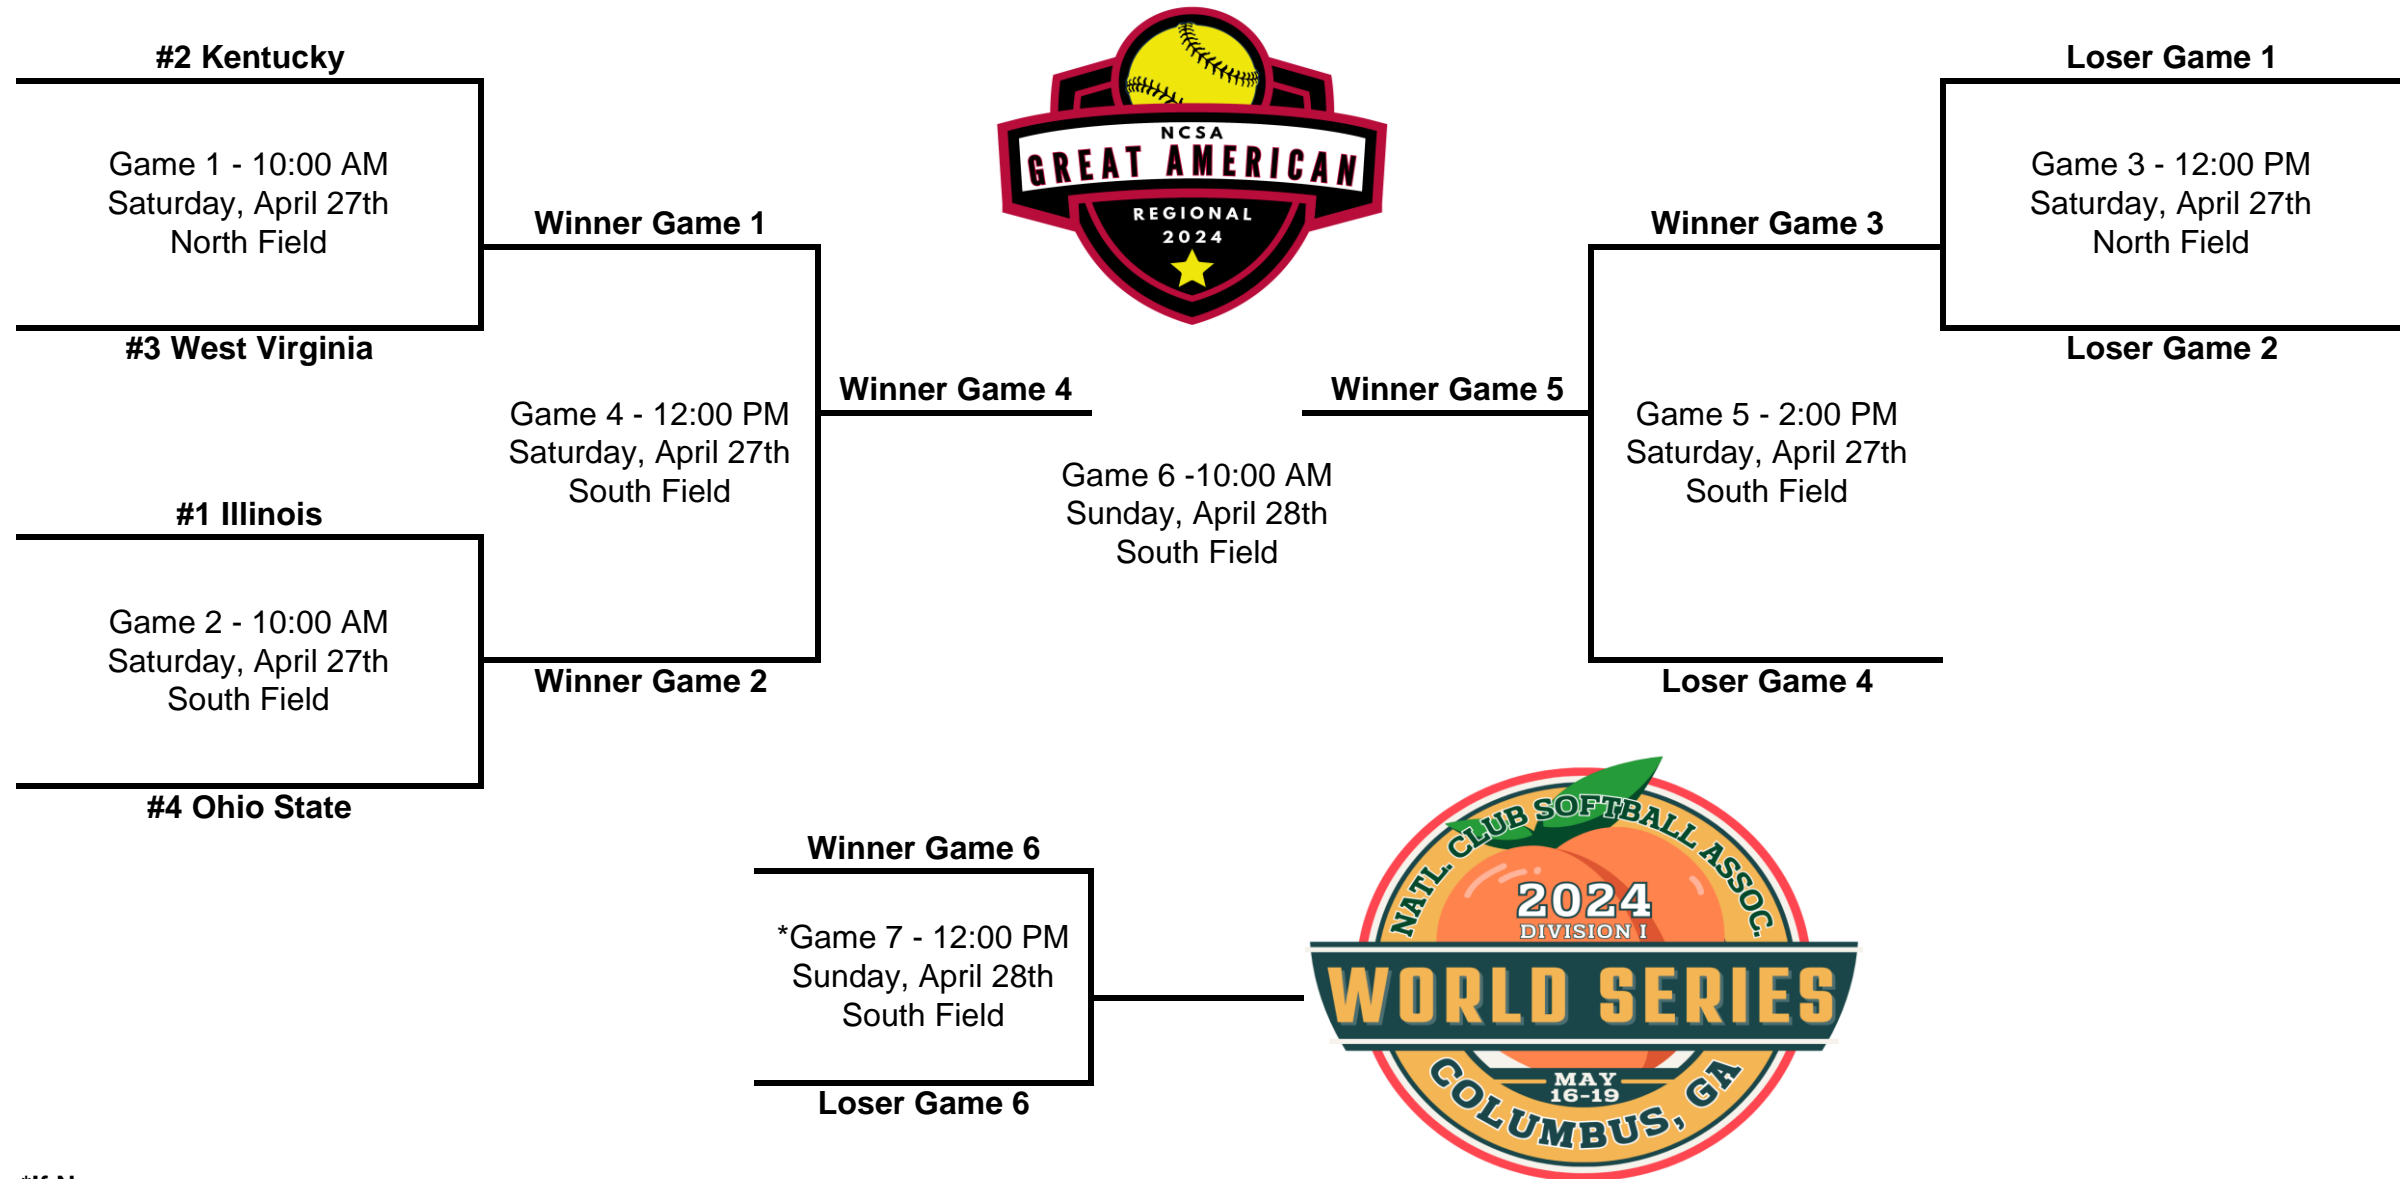

# 2024 Great American Regional Tournament Bracket

## Leo-Grabill Sports Complex - Grabill, IN

**\*If Necessary**  
Higher seed is home team, unless lower seed has higher tournament winning percentage.  
Opening round cannot matchup teams from the same conference

# 2024 Great Lakes Regional Tournament Bracket