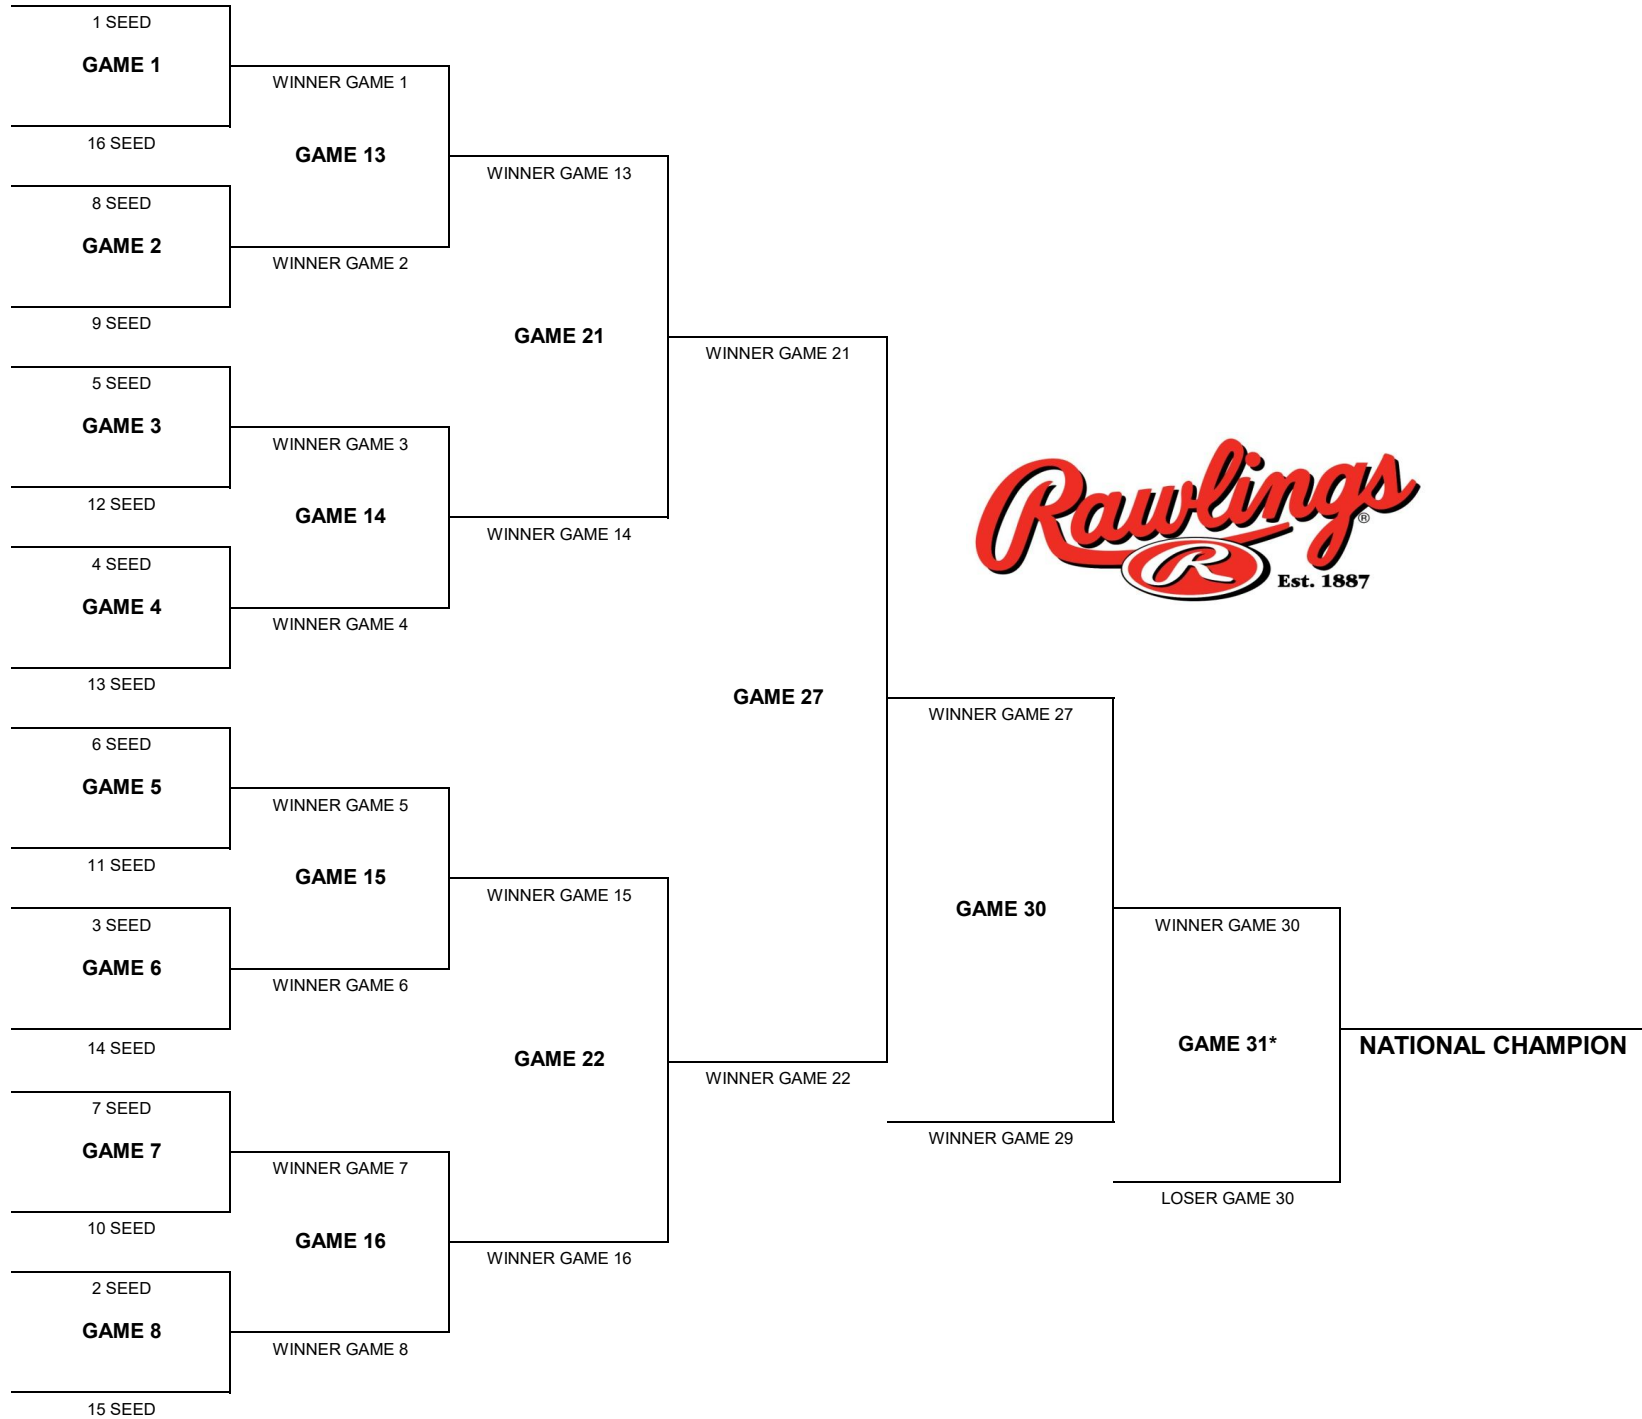

2026 NCSA WORLD SERIES WINNERS BRACKET