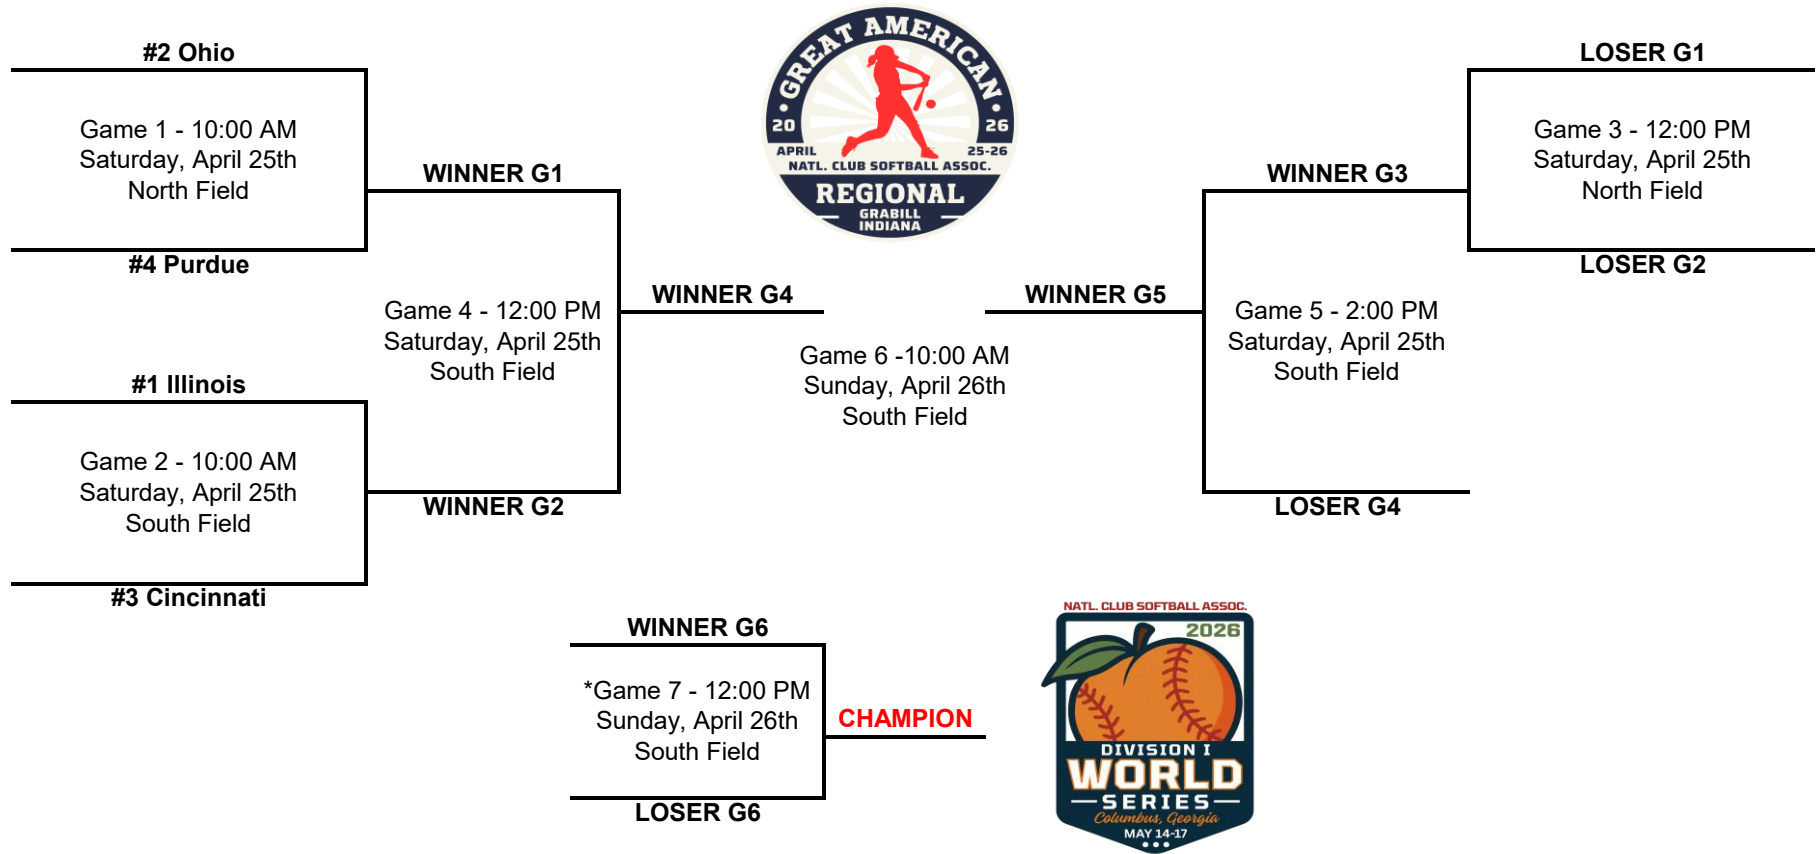

2026 Great American Regional Tournament Bracket

Leo-Grabill Sports Complex - Grabill, IN

***If Necessary**

Higher seed is home team, unless lower seed has higher tournament winning percentage.
Opening round cannot matchup teams from the same conference

2026 Great Lakes Regional Tournament Bracket

Riverview Softball Complex - Elkhart, IN

***If Necessary**

Higher seed is home team, unless lower seed has higher tournament winning percentage.

Opening round cannot matchup teams from the same conference

2026 Mid-Atlantic Regional Tournament Bracket

North Main Park - Mooresville, NC

***If Necessary**
Higher seed is home team, unless lower seed has higher tournament winning percentage.
Opening round cannot matchup teams from the same conference

2026 South Atlantic Regional Tournament Bracket

Publix Sports Complex - Panama City Beach, FL

***If Necessary**

Higher seed is home team, unless lower seed has higher tournament winning percentage.
Opening round cannot matchup teams from the same conference