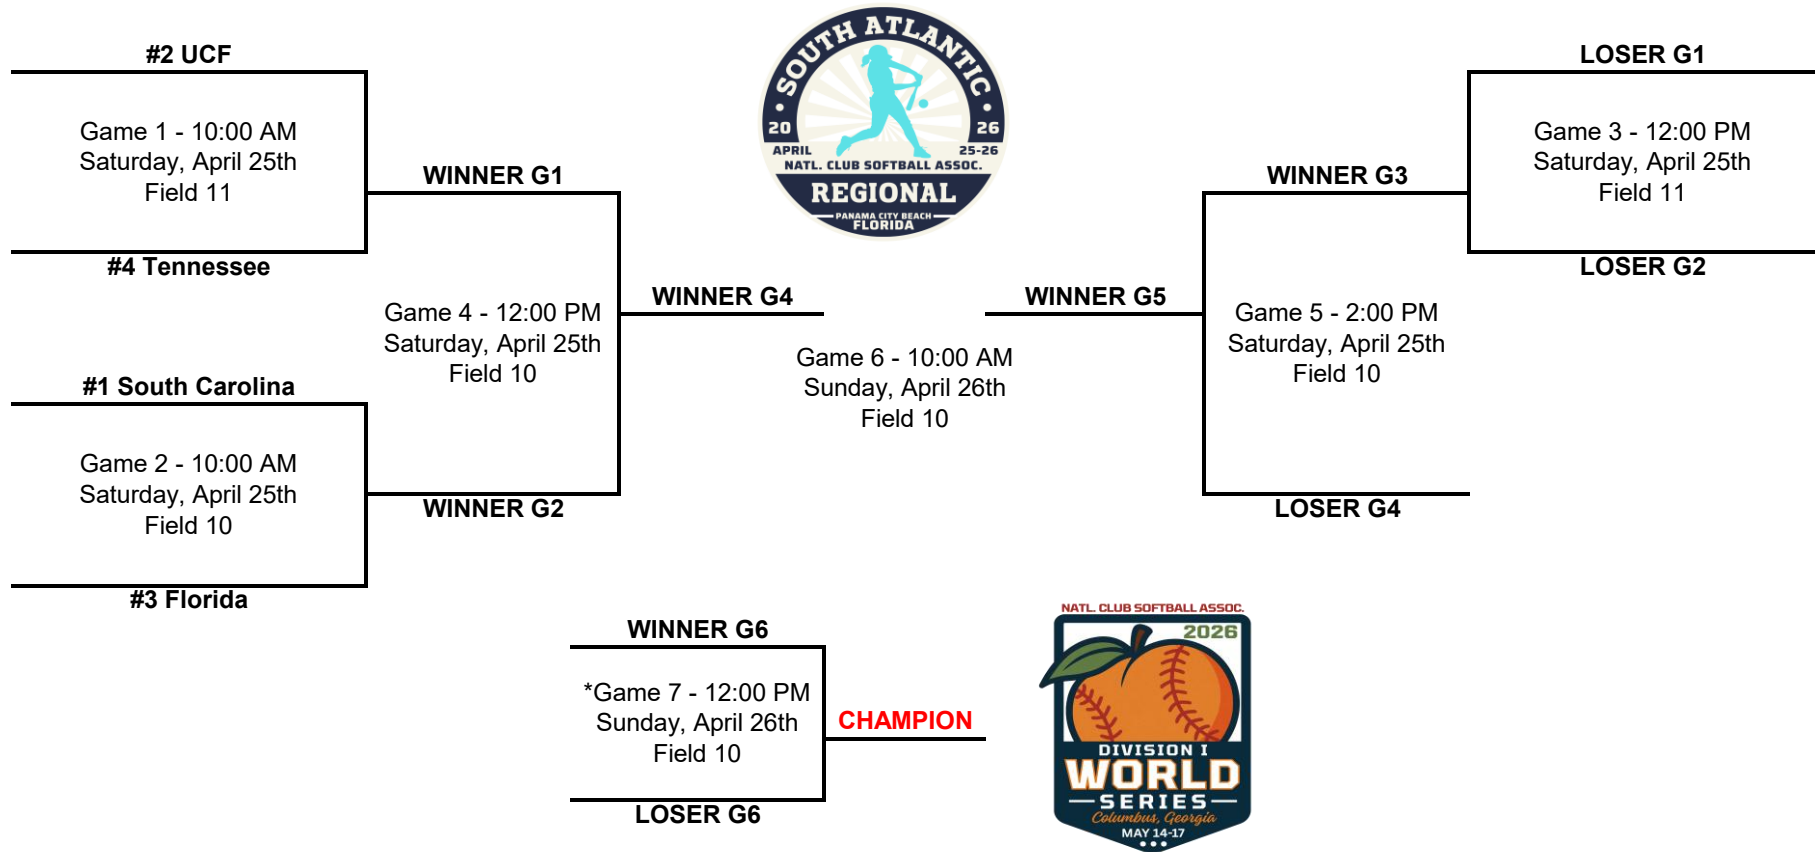

2026 Mid-Atlantic Regional Tournament Bracket

North Main Park - Mooresville, NC

***If Necessary**
Higher seed is home team, unless lower seed has higher tournament winning percentage.
Opening round cannot matchup teams from the same conference

2026 North Atlantic Regional Tournament Bracket

Echo Field Complex - Danville, PA

***If Necessary**
 Higher seed is home team, unless lower seed has higher tournament winning percentage.
 Opening round cannot matchup teams from the same conference

2026 New England Regional Tournament Bracket

Carrier Park - Syracuse, NY.

***If Necessary**
 Higher seed is home team, unless lower seed has higher tournament winning percentage.
 Opening round cannot matchup teams from the same conference

2026 South Atlantic Regional Tournament Bracket

Publix Sports Complex - Panama City Beach, FL

***If Necessary**

Higher seed is home team, unless lower seed has higher tournament winning percentage.
Opening round cannot matchup teams from the same conference