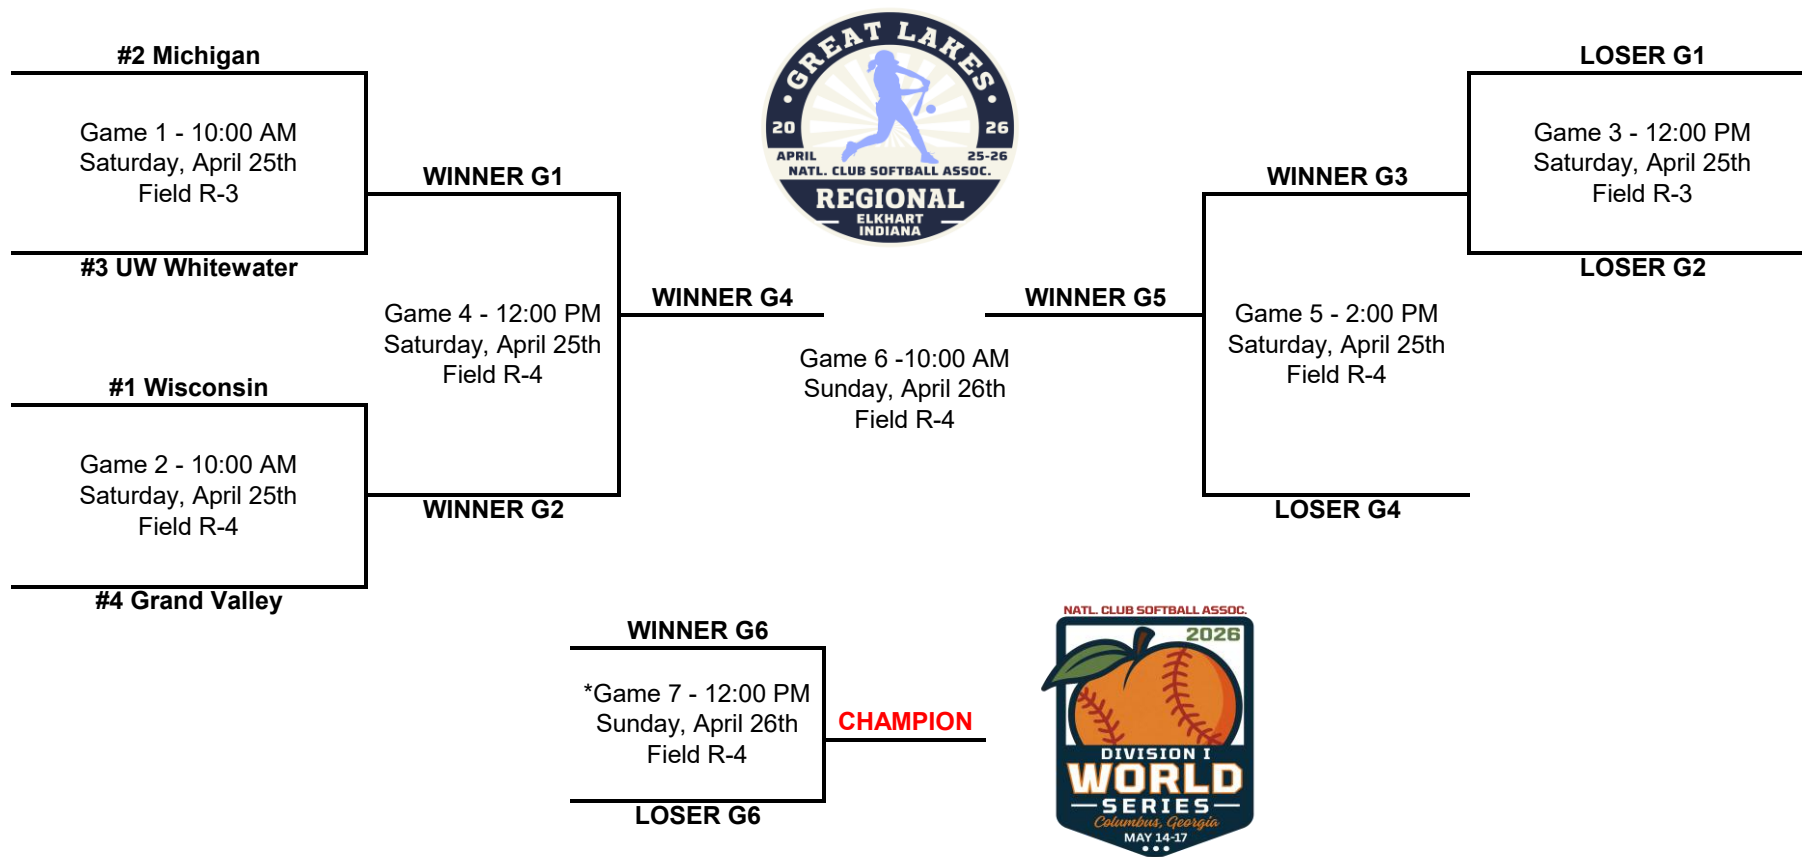

2026 Great American Regional Tournament Bracket

Leo-Grabill Sports Complex - Grabill, IN

***If Necessary**

Higher seed is home team, unless lower seed has higher tournament winning percentage.
Opening round cannot matchup teams from the same conference

2026 Great Lakes Regional Tournament Bracket

Riverview Softball Complex - Elkhart, IN

***If Necessary**

Higher seed is home team, unless lower seed has higher tournament winning percentage.

Opening round cannot matchup teams from the same conference

2026 Mid-Atlantic Regional Tournament Bracket

North Main Park - Mooresville, NC

***If Necessary**
Higher seed is home team, unless lower seed has higher tournament winning percentage.
Opening round cannot matchup teams from the same conference

2026 North Atlantic Regional Tournament Bracket

Echo Field Complex - Danville, PA

***If Necessary**
 Higher seed is home team, unless lower seed has higher tournament winning percentage.
 Opening round cannot matchup teams from the same conference