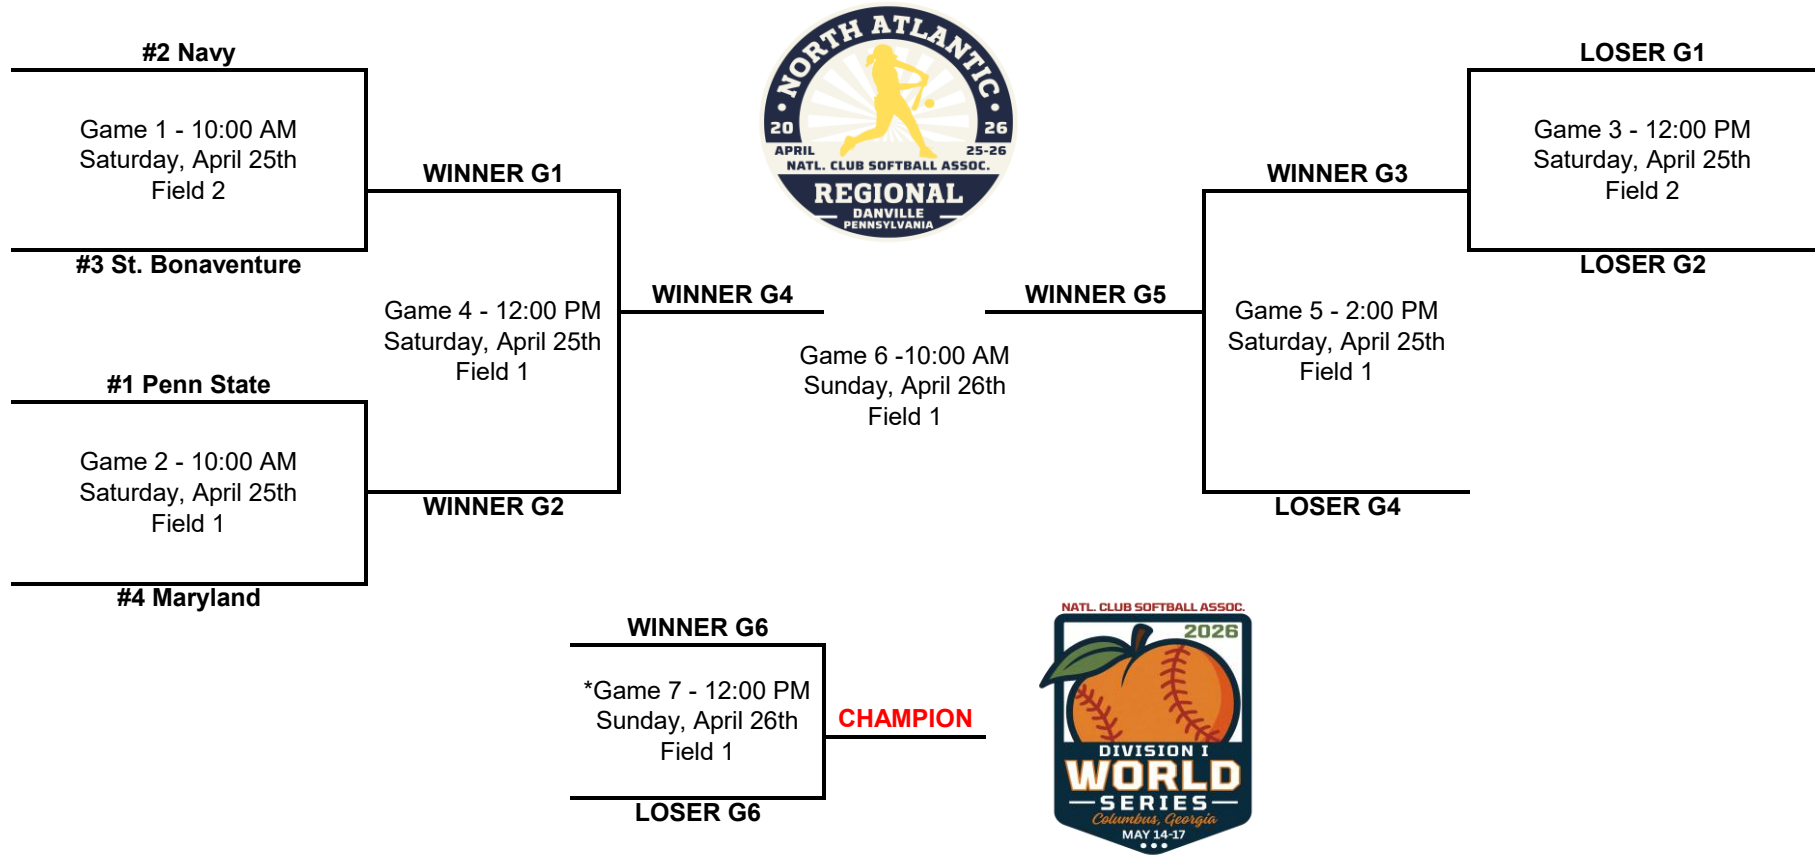

2026 Mid-Atlantic Regional Tournament Bracket

North Main Park - Mooresville, NC

***If Necessary**
Higher seed is home team, unless lower seed has higher tournament winning percentage.
Opening round cannot matchup teams from the same conference

2026 Mid-America Regional Tournament Bracket

Blue Valley Recreation Complex - Overland Park, KS

***If Necessary**
Higher seed is home team, unless lower seed has higher tournament winning percentage.
Opening round cannot matchup teams from the same conference

2026 North Atlantic Regional Tournament Bracket

Echo Field Complex - Danville, PA

***If Necessary**
 Higher seed is home team, unless lower seed has higher tournament winning percentage.
 Opening round cannot matchup teams from the same conference

2026 South Atlantic Regional Tournament Bracket

Publix Sports Complex - Panama City Beach, FL

***If Necessary**

Higher seed is home team, unless lower seed has higher tournament winning percentage.
Opening round cannot matchup teams from the same conference