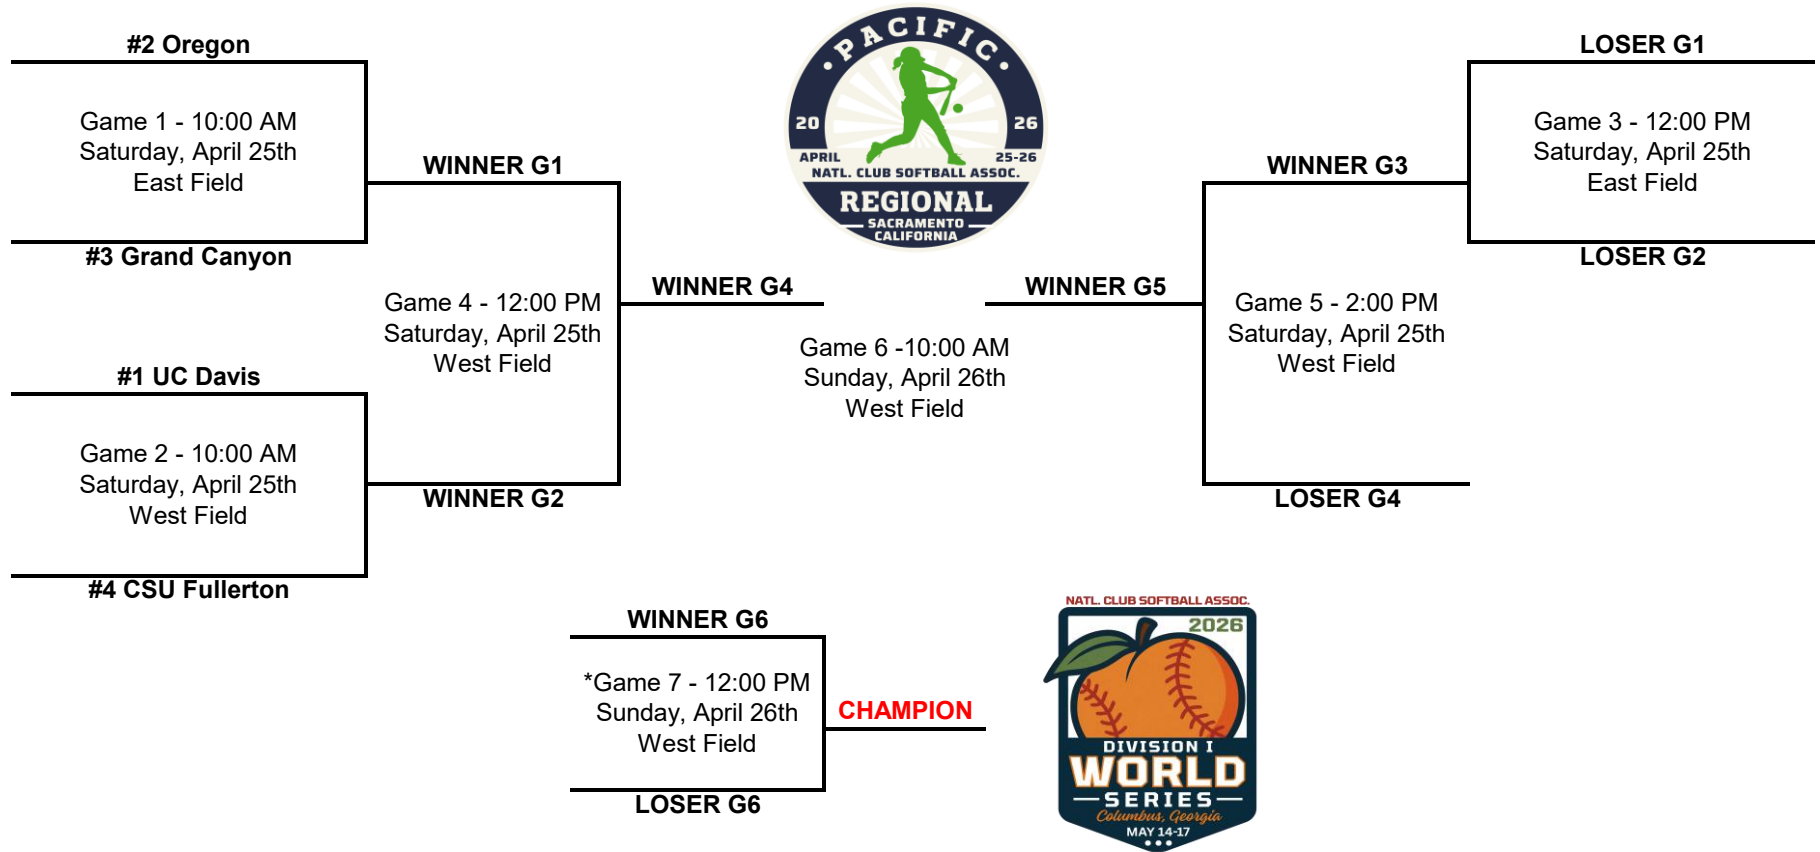

2026 Pacific Regional Tournament Bracket

Inderkum High School Softball Fields - Sacramento, CA

*If Necessary

Higher seed is home team, unless lower seed has higher tournament winning percentage.
Opening round cannot matchup teams from the same conference