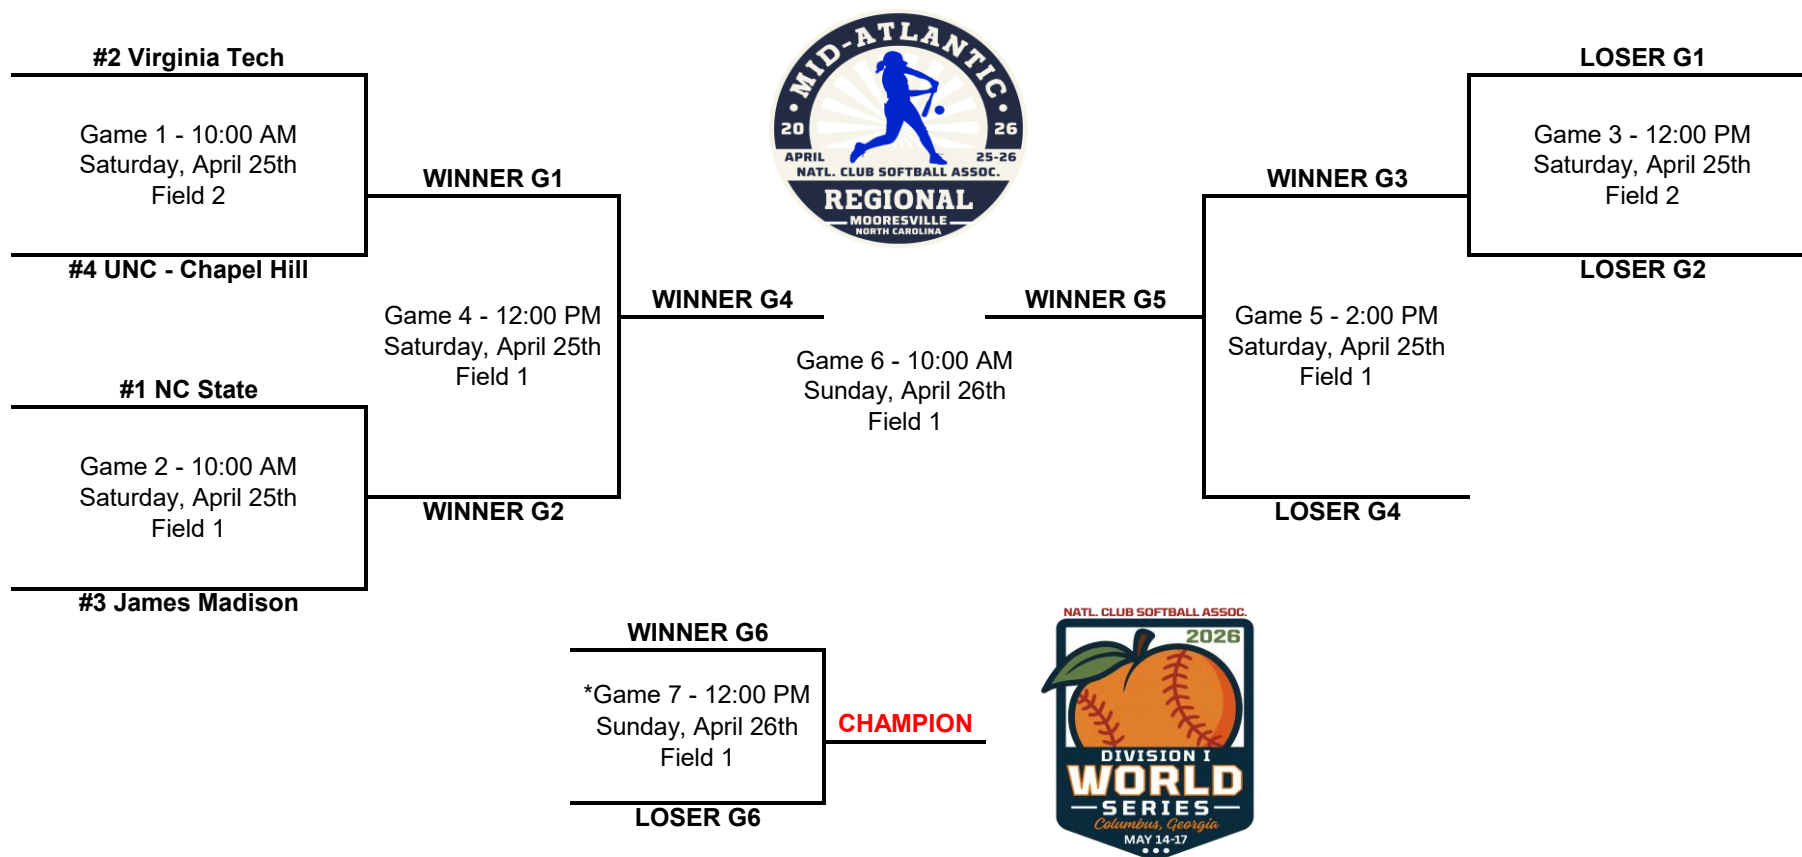

2026 Great American Regional Tournament Bracket

Leo-Grabill Sports Complex - Grabill, IN

***If Necessary**

Higher seed is home team, unless lower seed has higher tournament winning percentage.
Opening round cannot matchup teams from the same conference

2026 Great Lakes Regional Tournament Bracket

Riverview Softball Complex - Elkhart, IN

***If Necessary**

Higher seed is home team, unless lower seed has higher tournament winning percentage.

Opening round cannot matchup teams from the same conference

2026 Mid-Atlantic Regional Tournament Bracket

North Main Park - Mooresville, NC

***If Necessary**
Higher seed is home team, unless lower seed has higher tournament winning percentage.
Opening round cannot matchup teams from the same conference

2026 North Atlantic Regional Tournament Bracket

Echo Field Complex - Danville, PA

***If Necessary**
 Higher seed is home team, unless lower seed has higher tournament winning percentage.
 Opening round cannot matchup teams from the same conference