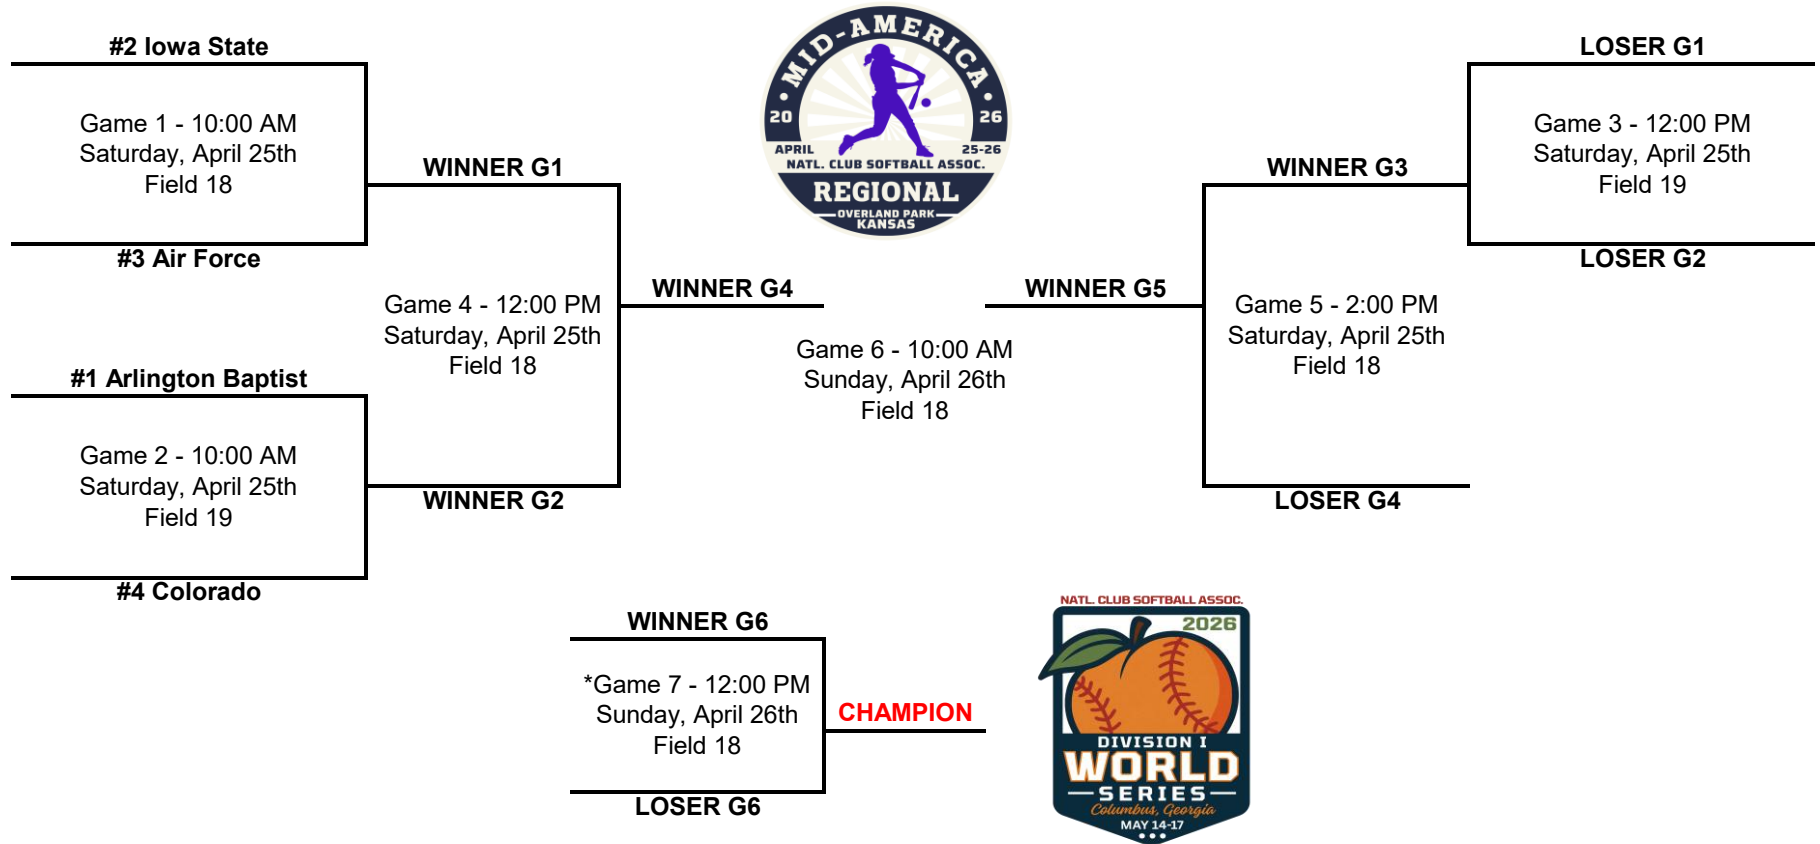

2026 Mid-America Regional Tournament Bracket

Blue Valley Recreation Complex - Overland Park, KS

*If Necessary
Higher seed is home team, unless lower seed has higher tournament winning percentage.
Opening round cannot matchup teams from the same conference